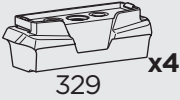

# Kit 187166

MERCEDES Sprinter (W906) H2, 4-dr Van, 06-18

MERCEDES Sprinter (W907) H2, 4-dr Van, 18-

VOLKSVAGEN Crafter (2E) H2, 4-dr Van, 06-16

 +  7 kg / 15,4 lbs = Max: 100 kg / 220 lbs

 +  14 kg / 31 lbs = Max: 150 kg / 330 lbs

  Max 130 km/h / 80 Mph

  80 km/h / 50 Mph 

ISO 11154-E

THULE.COM

5562885001

Bring your life  
thule.com

This kit is only for vehicles with fixpoint mounting.

**i**

1

A

B

x4

2

x4

3

x4