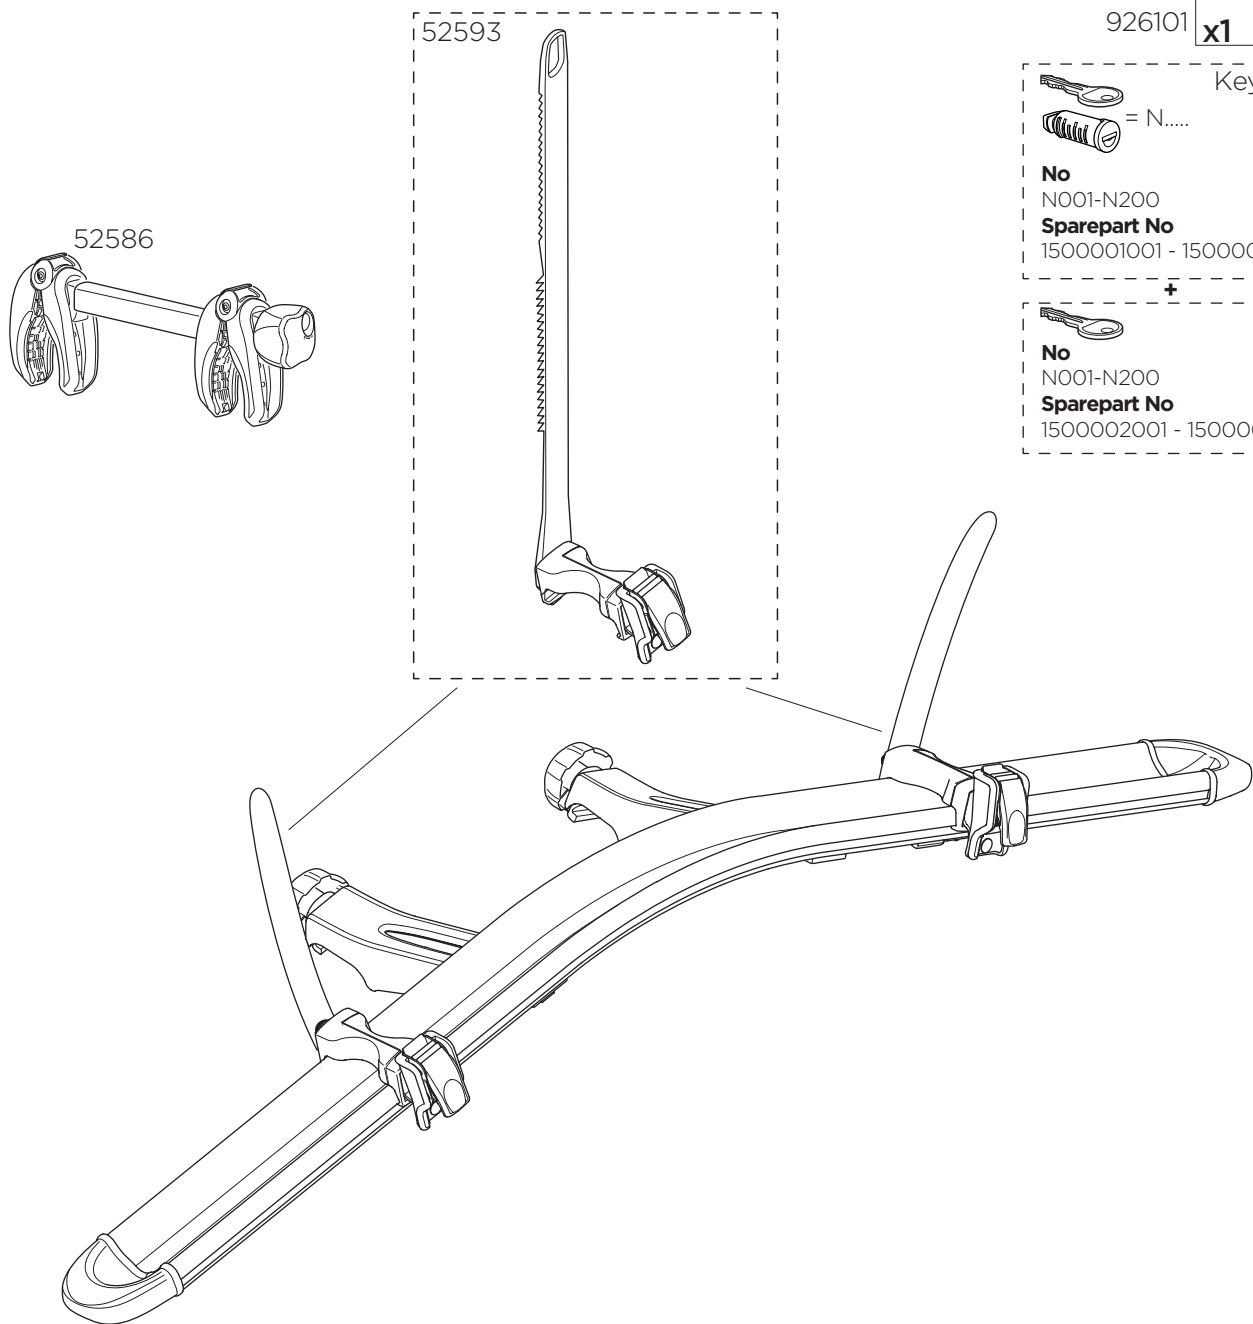

# Bike adapter VeloCompact

9261

**THULE**  
SWEDEN

926101 **x1** 

 Key+Lock  
= N....  
**No**  
N001-N200  
**Sparepart No**  
1500001001 - 1500001200

 Key  
**No**  
N001-N200  
**Sparepart No**  
1500002001 - 1500002200