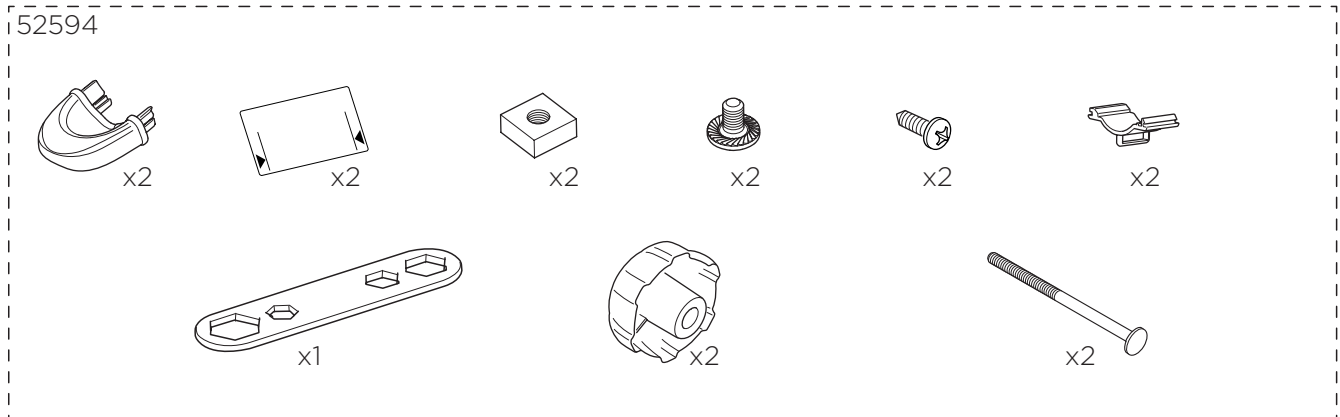

# Bike adapter VeloCompact

9261

**THULE**  
SWEDEN

926101 **x1** 

 Key+Lock  
= N....  
**No**  
N001-N200  
**Sparepart No**  
1500001001 - 1500001200

 Key  
**No**  
N001-N200  
**Sparepart No**  
1500002001 - 1500002200