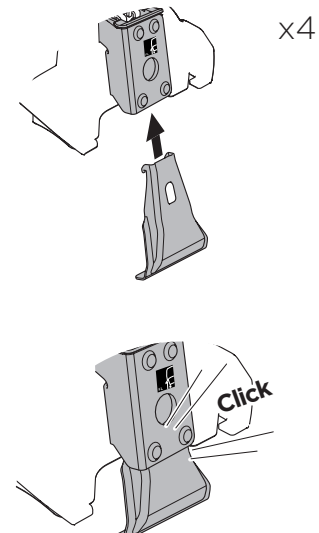

1

Kit 5201

FORD Focus (Mk. IV), 5-dr Hatchback, 19-

ISO 11154-E

1 KIT + FOOT PACK 2

2

3

THULE WingBar Evo	THULE WingBar Edge	THULE WingBar	THULE SquareBar	Evo X (scale)	Edge X (scale)
FORD Focus (Mk. IV), 5-dr Hatchback, 19-				39,5	R
THULE ProBar	THULE SlideBar				X (mm/inch)
FORD Focus (Mk. IV), 5-dr Hatchback, 19-				1046 mm / 41 1/8"	

THULE WingBar Evo	THULE WingBar Edge	THULE WingBar	THULE SquareBar	Evo Y (scale)	Edge Y (scale)
FORD Focus (Mk. IV), 5-dr Hatchback, 19-				34,5	J
THULE ProBar	THULE SlideBar				Y (mm/inch)
FORD Focus (Mk. IV), 5-dr Hatchback, 19-				996 mm / 39 1/4"	

	W (mm/inch)	Z (mm/inch)
FORD Focus (Mk. IV), 5-dr Hatchback, 19-	795 mm / 31 1/4"	235 mm / 9 1/4"