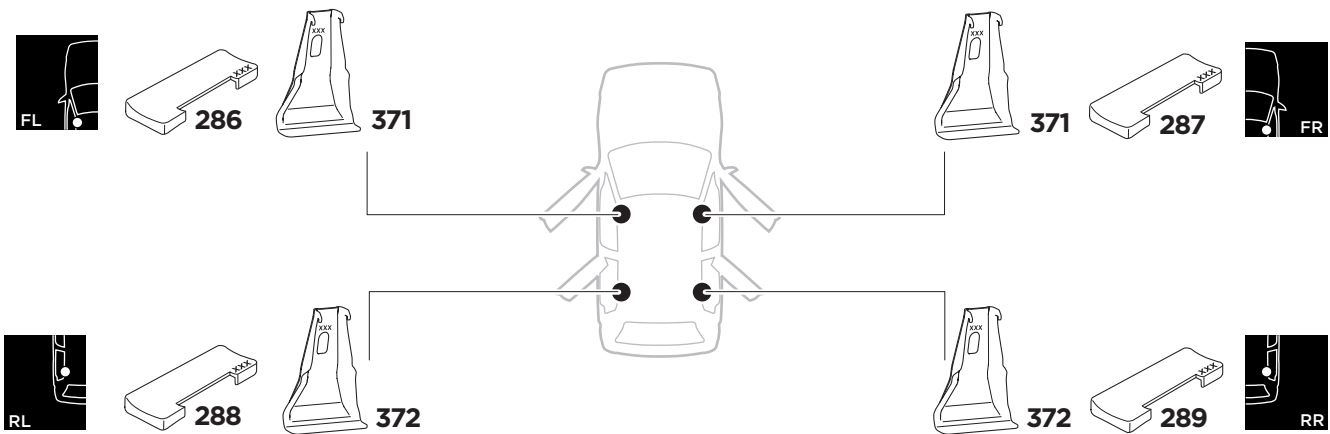

1

Kit 5201

FORD Focus (Mk. IV), 5-dr Hatchback, 19-

ISO 11154-E

1 KIT + FOOT PACK 2

2

3

THULE WingBar Evo	THULE WingBar Edge	THULE WingBar	THULE SquareBar	Evo X (scale)	Edge X (scale)
FORD Focus (Mk. IV), 5-dr Hatchback, 19-				39,5	R
THULE ProBar	THULE SlideBar				X (mm/inch)
FORD Focus (Mk. IV), 5-dr Hatchback, 19-				1046 mm / 41 1/8"	

THULE WingBar Evo	THULE WingBar Edge	THULE WingBar	THULE SquareBar	Evo Y (scale)	Edge Y (scale)
FORD Focus (Mk. IV), 5-dr Hatchback, 19-				34,5	J
THULE ProBar	THULE SlideBar				Y (mm/inch)
FORD Focus (Mk. IV), 5-dr Hatchback, 19-				996 mm / 39 1/4"	

	W (mm/inch)	Z (mm/inch)
FORD Focus (Mk. IV), 5-dr Hatchback, 19-	795 mm / 31 1/4"	235 mm / 9 1/4"