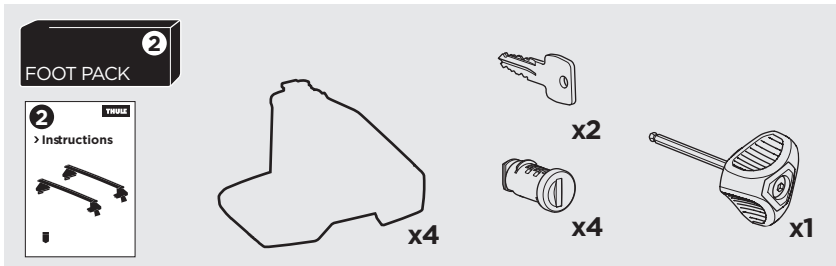

1

Kit 5201

FORD Focus (Mk. IV), 5-dr Hatchback, 19-

ISO 11154-E

1 KIT + FOOT PACK 2

2

3

THULE WingBar Evo	THULE WingBar Edge	THULE WingBar	THULE SquareBar	Evo X (scale)	Edge X (scale)
FORD Focus (Mk. IV), 5-dr Hatchback, 19-				39,5	R
THULE ProBar	THULE SlideBar				X (mm/inch)
FORD Focus (Mk. IV), 5-dr Hatchback, 19-				1046 mm / 41 1/8"	

THULE WingBar Evo	THULE WingBar Edge	THULE WingBar	THULE SquareBar	Evo Y (scale)	Edge Y (scale)
FORD Focus (Mk. IV), 5-dr Hatchback, 19-				34,5	J
THULE ProBar	THULE SlideBar				Y (mm/inch)
FORD Focus (Mk. IV), 5-dr Hatchback, 19-				996 mm / 39 1/4"	

	W (mm/inch)	Z (mm/inch)
FORD Focus (Mk. IV), 5-dr Hatchback, 19-	795 mm / 31 1/4"	235 mm / 9 1/4"