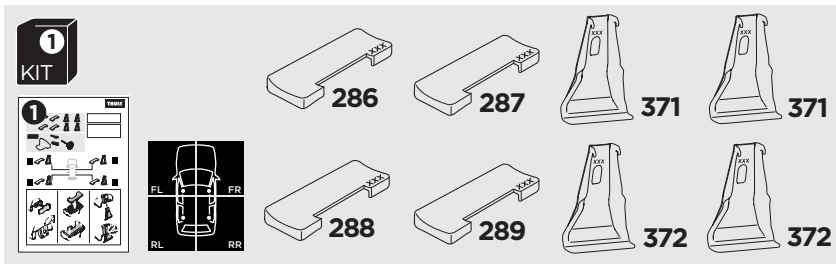

1

Kit 5201

FORD Focus (Mk. IV), 5-dr Hatchback, 19-

ISO 11154-E

1 KIT + FOOT PACK 2

2

3

THULE WingBar Evo	THULE WingBar Edge	THULE WingBar	THULE SquareBar	Evo X (scale)	Edge X (scale)
FORD Focus (Mk. IV), 5-dr Hatchback, 19-				39,5	R
THULE ProBar	THULE SlideBar				X (mm/inch)
FORD Focus (Mk. IV), 5-dr Hatchback, 19-				1046 mm / 41 1/8"	

THULE WingBar Evo	THULE WingBar Edge	THULE WingBar	THULE SquareBar	Evo Y (scale)	Edge Y (scale)
FORD Focus (Mk. IV), 5-dr Hatchback, 19-				34,5	J
THULE ProBar	THULE SlideBar				Y (mm/inch)
FORD Focus (Mk. IV), 5-dr Hatchback, 19-				996 mm / 39 1/4"	

	W (mm/inch)	Z (mm/inch)
FORD Focus (Mk. IV), 5-dr Hatchback, 19-	795 mm / 31 1/4"	235 mm / 9 1/4"