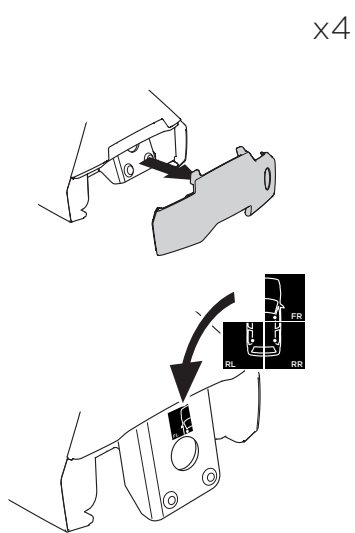

1

Kit 5201

FORD Focus (Mk. IV), 5-dr Hatchback, 19-

ISO 11154-E

1 KIT + FOOT PACK 2

2

3

THULE WingBar Evo	THULE WingBar Edge	THULE WingBar	THULE SquareBar	Evo X (scale)	Edge X (scale)
FORD Focus (Mk. IV), 5-dr Hatchback, 19-				39,5	R
THULE ProBar	THULE SlideBar				X (mm/inch)
FORD Focus (Mk. IV), 5-dr Hatchback, 19-				1046 mm / 41 1/8"	

THULE WingBar Evo	THULE WingBar Edge	THULE WingBar	THULE SquareBar	Evo Y (scale)	Edge Y (scale)
FORD Focus (Mk. IV), 5-dr Hatchback, 19-				34,5	J
THULE ProBar	THULE SlideBar				Y (mm/inch)
FORD Focus (Mk. IV), 5-dr Hatchback, 19-				996 mm / 39 1/4"	

	W (mm/inch)	Z (mm/inch)
FORD Focus (Mk. IV), 5-dr Hatchback, 19-	795 mm / 31 1/4"	235 mm / 9 1/4"