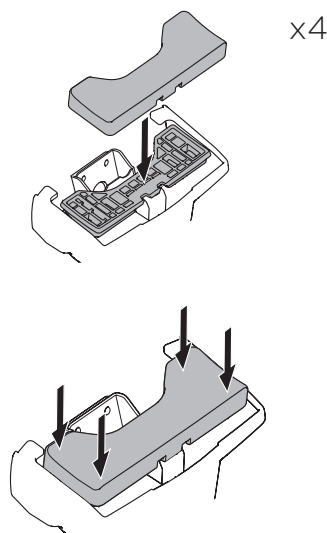

1

Kit 5201

FORD Focus (Mk. IV), 5-dr Hatchback, 19-

ISO 11154-E

1 KIT + FOOT PACK 2

2

3

THULE WingBar Evo	THULE WingBar Edge	THULE WingBar	THULE SquareBar	Evo X (scale)	Edge X (scale)
FORD Focus (Mk. IV), 5-dr Hatchback, 19-				39,5	R
THULE ProBar	THULE SlideBar				X (mm/inch)
FORD Focus (Mk. IV), 5-dr Hatchback, 19-				1046 mm / 41 1/8"	

THULE WingBar Evo	THULE WingBar Edge	THULE WingBar	THULE SquareBar	Evo Y (scale)	Edge Y (scale)
FORD Focus (Mk. IV), 5-dr Hatchback, 19-				34,5	J
THULE ProBar	THULE SlideBar				Y (mm/inch)
FORD Focus (Mk. IV), 5-dr Hatchback, 19-				996 mm / 39 1/4"	

	W (mm/inch)	Z (mm/inch)
FORD Focus (Mk. IV), 5-dr Hatchback, 19-	795 mm / 31 1/4"	235 mm / 9 1/4"