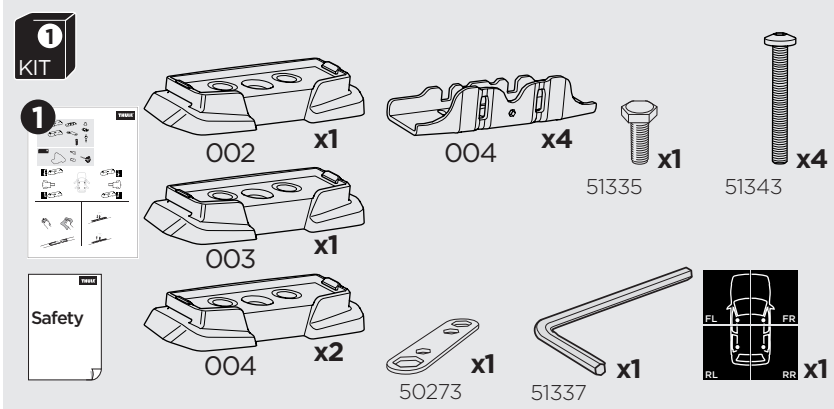

1

Kit 187017

CITROËN Berlingo, 4-dr Van, 08-18

CITROËN Berlingo, 5-dr Van, 08-18

PEUGEOT Partner, 4-dr Van, 08-18

PEUGEOT Partner, 5-dr Van, 08-18

ISO 11154-E

This kit is only for vehicles with fixpoint mounting.

2

3

5