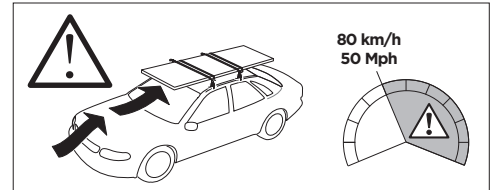

1

Kit 187017

CITROËN Berlingo, 4-dr Van, 08-18

CITROËN Berlingo, 5-dr Van, 08-18

PEUGEOT Partner, 4-dr Van, 08-18

PEUGEOT Partner, 5-dr Van, 08-18

ISO 11154-E

This kit is only for vehicles with fixpoint mounting.