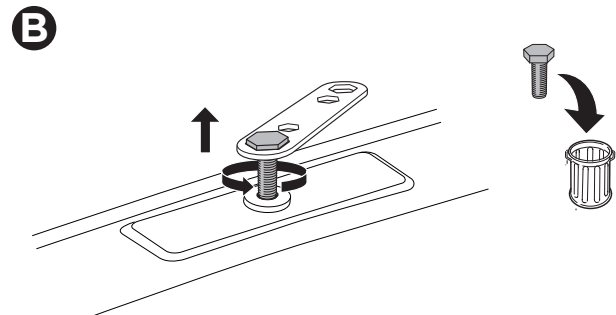

1

Kit 187017

CITROËN Berlingo, 4-dr Van, 08-18

CITROËN Berlingo, 5-dr Van, 08-18

PEUGEOT Partner, 4-dr Van, 08-18

PEUGEOT Partner, 5-dr Van, 08-18

ISO 11154-E

This kit is only for vehicles with fixpoint mounting.