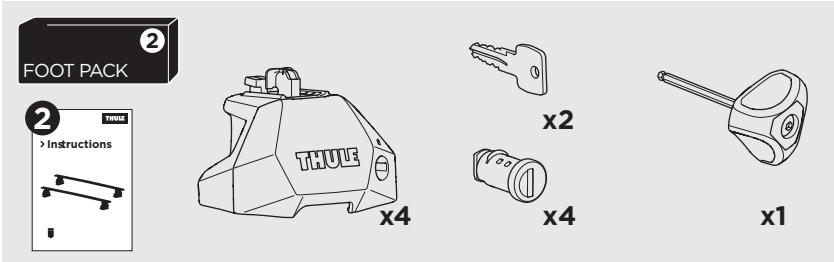

1

Kit 187017

CITROËN Berlingo, 4-dr Van, 08-18

CITROËN Berlingo, 5-dr Van, 08-18

PEUGEOT Partner, 4-dr Van, 08-18

PEUGEOT Partner, 5-dr Van, 08-18

ISO 11154-E

This kit is only for vehicles with fixpoint mounting.