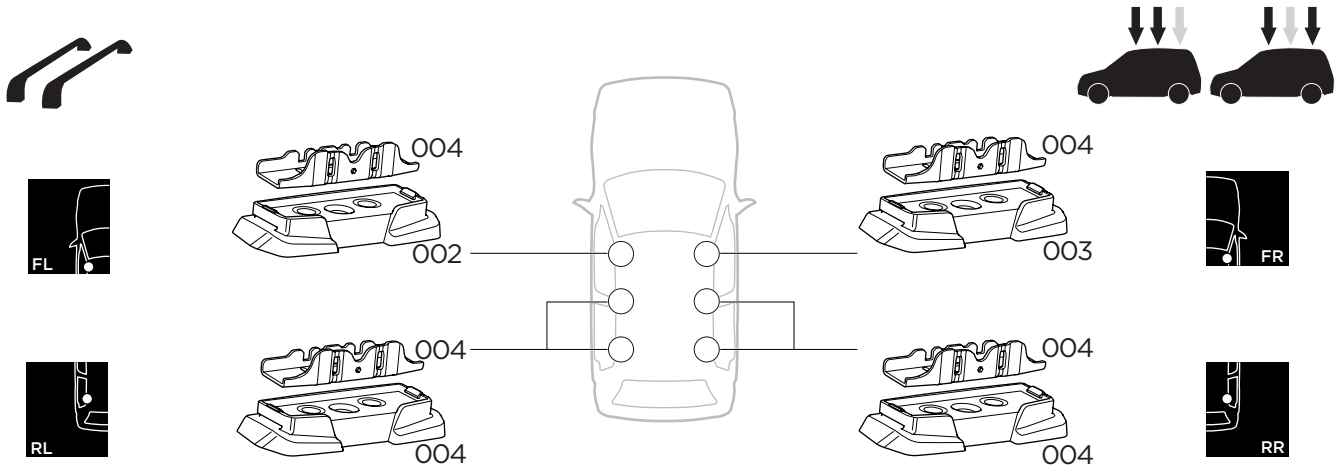

1

Kit 187017

CITROËN Berlingo, 4-dr Van, 08-18

CITROËN Berlingo, 5-dr Van, 08-18

PEUGEOT Partner, 4-dr Van, 08-18

PEUGEOT Partner, 5-dr Van, 08-18

ISO 11154-E

This kit is only for vehicles with fixpoint mounting.