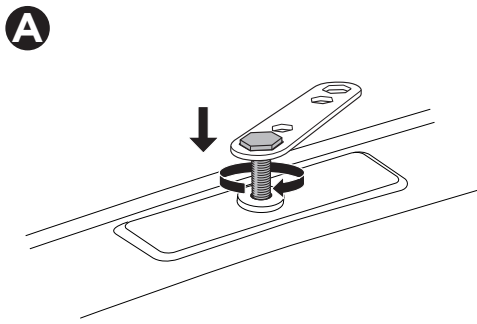

1

Kit 187017

CITROËN Berlingo, 4-dr Van, 08-18

CITROËN Berlingo, 5-dr Van, 08-18

PEUGEOT Partner, 4-dr Van, 08-18

PEUGEOT Partner, 5-dr Van, 08-18

ISO 11154-E

This kit is only for vehicles with fixpoint mounting.