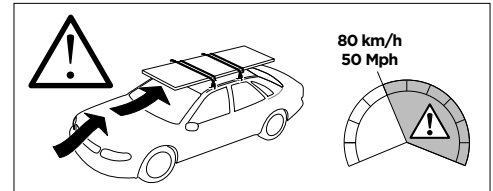

1

Kit 145238

MAZDA CX-30, 5-dr SUV, 20-

ISO 11154-E

THULE WingBar Evo	THULE WingBar Edge	THULE WingBar	THULE SquareBar Evo	Evo X (scale)	Edge X (scale)
MAZDA CX-30, 5-dr SUV, 20-				45	G

THULE ProBar Evo	THULE SlideBar Evo	X (mm/inch)		
MAZDA CX-30, 5-dr SUV, 20-		1101 mm / 43 3/8"		

THULE WingBar Evo	THULE WingBar Edge	THULE WingBar	THULE SquareBar Evo	Evo Y (scale)	Edge Y (scale)
MAZDA CX-30, 5-dr SUV, 20-				34,5	J

THULE ProBar Evo	THULE SlideBar Evo	Y (mm/inch)		
MAZDA CX-30, 5-dr SUV, 20-		996 mm / 39 1/4"		

	W (mm/inch)	Z (mm/inch)
MAZDA CX-30, 5-dr SUV, 20-	670 mm / 26 3/8"	240 mm / 9 1/2"