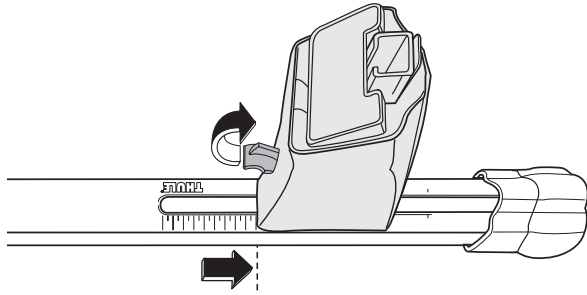

Kit 1069

Vehicle	Front	Rear
Alfa Romeo 146, 4 doors, 96-	28,5	28