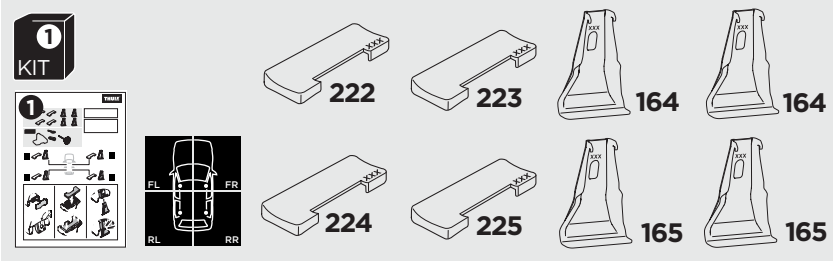

1

Kit 5066 HONDA Civic, 4-dr Sedan, 16-

ISO 11154-E

THULE WingBar Evo	THULE WingBar Edge	THULE WingBar	THULE SquareBar	Evo X (scale)	Edge X (scale)
HONDA Civic, 4-dr Sedan, 16-				38,5	B
THULE ProBar	THULE SlideBar				X (mm/inch)
HONDA Civic, 4-dr Sedan, 16-				1036 mm / 40 3/4"	

THULE WingBar Evo	THULE WingBar Edge	THULE WingBar	THULE SquareBar	Evo Y (scale)	Edge Y (scale)
HONDA Civic, 4-dr Sedan, 16-				35	I
THULE ProBar	THULE SlideBar				Y (mm/inch)
HONDA Civic, 4-dr Sedan, 16-				1001 mm / 39 3/8"	

	W (mm/inch)	Z (mm/inch)
HONDA Civic, 4-dr Sedan, 16-	750 mm / 29 1/2"	230 mm / 9"