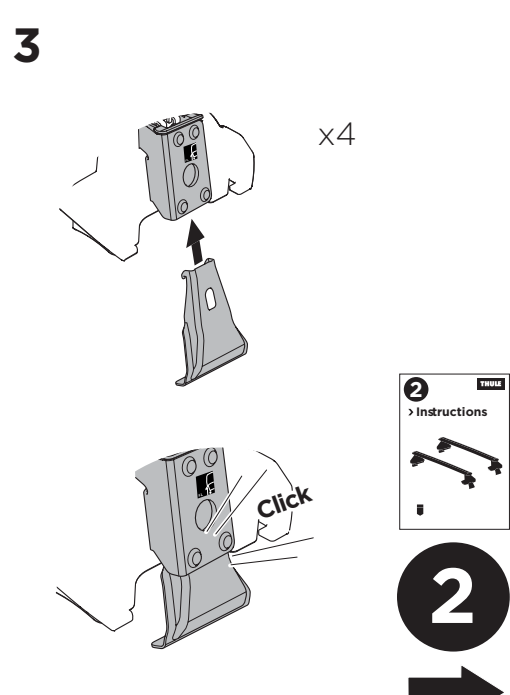

1

Kit 5066 HONDA Civic, 4-dr Sedan, 16-

ISO 11154-E

THULE WingBar Evo	THULE WingBar Edge	THULE WingBar	THULE SquareBar	Evo X (scale)	Edge X (scale)
HONDA Civic, 4-dr Sedan, 16-				38,5	B
THULE ProBar	THULE SlideBar				X (mm/inch)
HONDA Civic, 4-dr Sedan, 16-				1036 mm / 40 3/4"	

THULE WingBar Evo	THULE WingBar Edge	THULE WingBar	THULE SquareBar	Evo Y (scale)	Edge Y (scale)
HONDA Civic, 4-dr Sedan, 16-				35	I
THULE ProBar	THULE SlideBar				Y (mm/inch)
HONDA Civic, 4-dr Sedan, 16-				1001 mm / 39 3/8"	

	W (mm/inch)	Z (mm/inch)
HONDA Civic, 4-dr Sedan, 16-	750 mm / 29 1/2"	230 mm / 9"