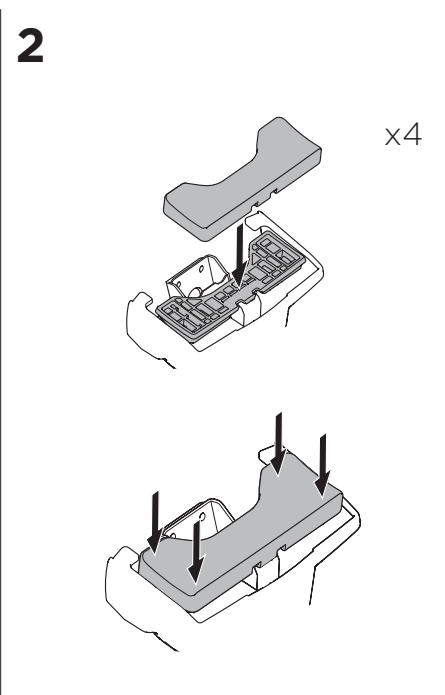

1

Kit 5066 HONDA Civic, 4-dr Sedan, 16-

ISO 11154-E

THULE WingBar Evo	THULE WingBar Edge	THULE WingBar	THULE SquareBar	Evo X (scale)	Edge X (scale)
HONDA Civic, 4-dr Sedan, 16-				38,5	B
THULE ProBar	THULE SlideBar				X (mm/inch)
HONDA Civic, 4-dr Sedan, 16-				1036 mm / 40 3/4"	

THULE WingBar Evo	THULE WingBar Edge	THULE WingBar	THULE SquareBar	Evo Y (scale)	Edge Y (scale)
HONDA Civic, 4-dr Sedan, 16-				35	I
THULE ProBar	THULE SlideBar				Y (mm/inch)
HONDA Civic, 4-dr Sedan, 16-				1001 mm / 39 3/8"	

	W (mm/inch)	Z (mm/inch)
HONDA Civic, 4-dr Sedan, 16-	750 mm / 29 1/2"	230 mm / 9"