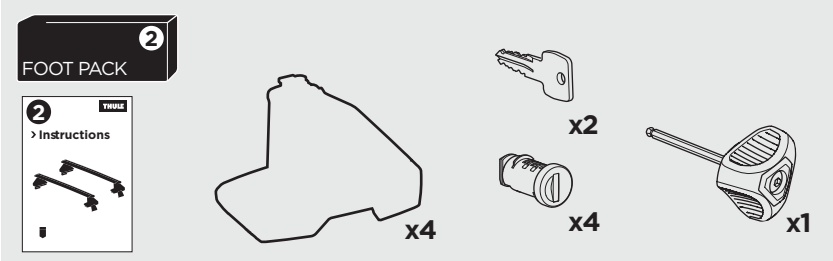

1

Kit 5066 HONDA Civic, 4-dr Sedan, 16-

ISO 11154-E

THULE WingBar Evo	THULE WingBar Edge	THULE WingBar	THULE SquareBar	Evo X (scale)	Edge X (scale)
HONDA Civic, 4-dr Sedan, 16-				38,5	B
THULE ProBar	THULE SlideBar				X (mm/inch)
HONDA Civic, 4-dr Sedan, 16-				1036 mm / 40 3/4"	

THULE WingBar Evo	THULE WingBar Edge	THULE WingBar	THULE SquareBar	Evo Y (scale)	Edge Y (scale)
HONDA Civic, 4-dr Sedan, 16-				35	I
THULE ProBar	THULE SlideBar				Y (mm/inch)
HONDA Civic, 4-dr Sedan, 16-				1001 mm / 39 3/8"	

	W (mm/inch)	Z (mm/inch)
HONDA Civic, 4-dr Sedan, 16-	750 mm / 29 1/2"	230 mm / 9"