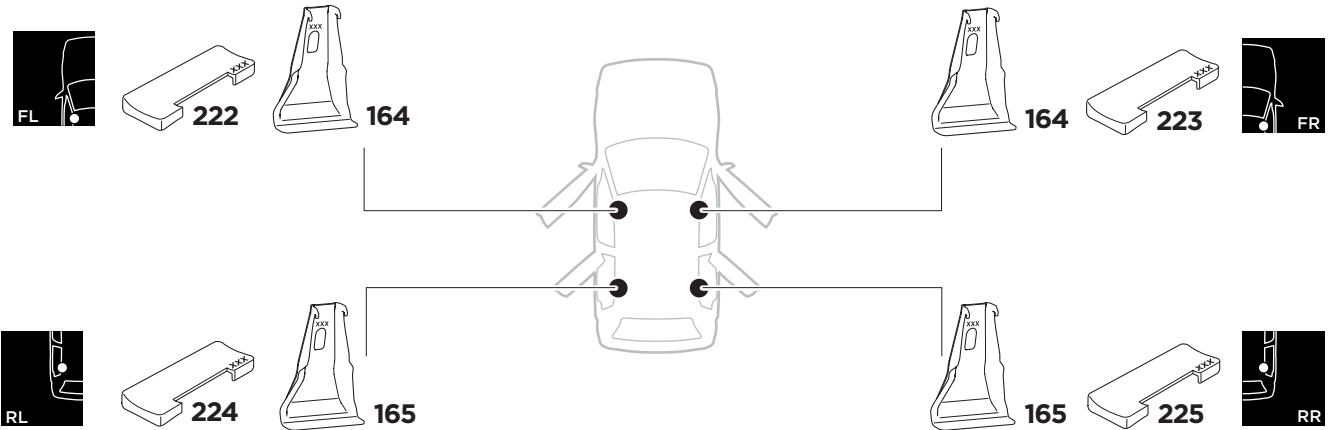

1

Kit 5066 HONDA Civic, 4-dr Sedan, 16-

ISO 11154-E

THULE WingBar Evo	THULE WingBar Edge	THULE WingBar	THULE SquareBar	Evo X (scale)	Edge X (scale)
HONDA Civic, 4-dr Sedan, 16-				38,5	B
THULE ProBar	THULE SlideBar				X (mm/inch)
HONDA Civic, 4-dr Sedan, 16-				1036 mm / 40 3/4"	

THULE WingBar Evo	THULE WingBar Edge	THULE WingBar	THULE SquareBar	Evo Y (scale)	Edge Y (scale)
HONDA Civic, 4-dr Sedan, 16-				35	I
THULE ProBar	THULE SlideBar				Y (mm/inch)
HONDA Civic, 4-dr Sedan, 16-				1001 mm / 39 3/8"	

	W (mm/inch)	Z (mm/inch)
HONDA Civic, 4-dr Sedan, 16-	750 mm / 29 1/2"	230 mm / 9"