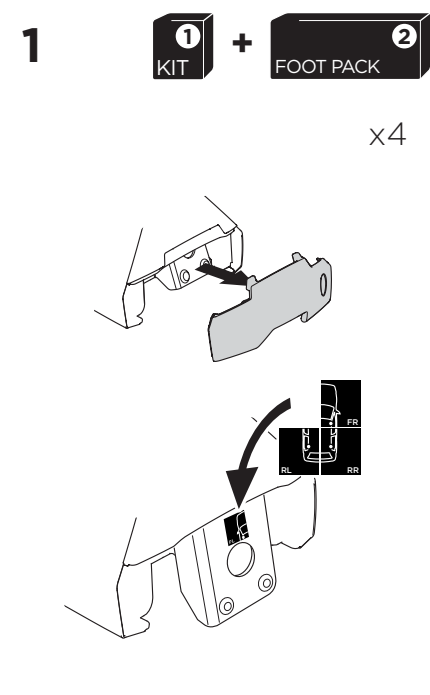

1

Kit 5066 HONDA Civic, 4-dr Sedan, 16-

ISO 11154-E

THULE WingBar Evo	THULE WingBar Edge	THULE WingBar	THULE SquareBar	Evo X (scale)	Edge X (scale)
HONDA Civic, 4-dr Sedan, 16-				38,5	B
THULE ProBar	THULE SlideBar				X (mm/inch)
HONDA Civic, 4-dr Sedan, 16-				1036 mm / 40 3/4"	

THULE WingBar Evo	THULE WingBar Edge	THULE WingBar	THULE SquareBar	Evo Y (scale)	Edge Y (scale)
HONDA Civic, 4-dr Sedan, 16-				35	I
THULE ProBar	THULE SlideBar				Y (mm/inch)
HONDA Civic, 4-dr Sedan, 16-				1001 mm / 39 3/8"	

	W (mm/inch)	Z (mm/inch)
HONDA Civic, 4-dr Sedan, 16-	750 mm / 29 1/2"	230 mm / 9"