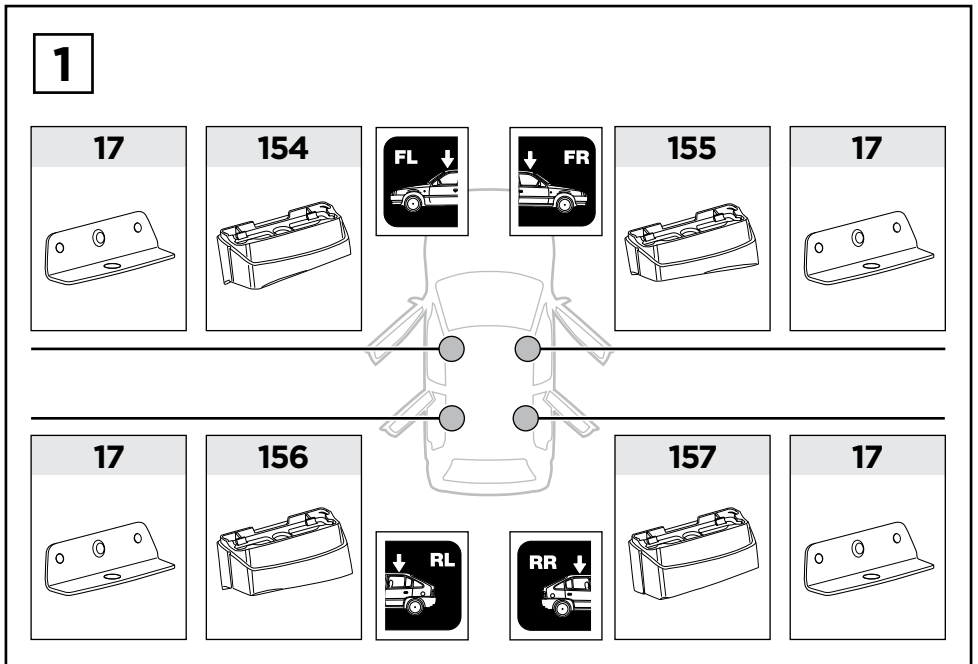

Thule XT Kit 3116

> Instructions

MERCEDES B-Class (W246), 5-dr Hatchback, 11-18

This kit is only for vehicles with fixpoint mounting.

ISO 11154-E

183116

C.20181206
509-3116-04

Bring your life
thule.com