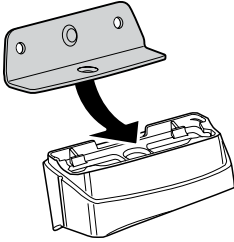

2 A

B

A 16 mm x8

x1

EN Only a few turns

DE Nur wenige Umdrehungen

FR Quelques tours uniquement

NL Slechts enkele slagen

IT Solo qualche giro

ES Sólo algunas vueltas

PT Noções básicas

SV Endast några varv

DK Kun nogle få omgange

NE Bare noen få omdreinger

FI Vain muutama kierros

ET Ainult mõni pööre

LV Tikai daži apgriezīmi

LT Tik keli pasukimai

PL Wystarczy kilka obrotów

RU Только несколько оборотов

UK Лише декілька обертів

BG Само няколко завъртания

CS Pouze několik otáček

SK Len niekoľko otáčok

SL Le nekaj obratov

HR/BiH Samo nekoliko okreta

RO Doar câteva rotiri

HU Csak néhány fordítás

EL Μόνο λίγες περιστροφές

TR Yalnızca birkaç tur

AR بعض دورات فقط

HE רק מספר סיבובים

ZH 仅几圈

JA 2～3回転のみ

KO 몇 번만 돌리면 됨

TH เพียงสองสามรอบ

3

01 x1

02 x1

03 x1

04 x1