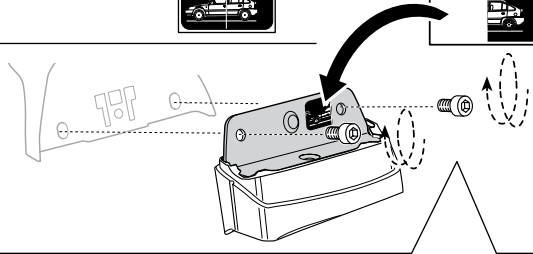

B

A 16 mm x8

x1

EN Only a few turns

DE Nur wenige Umdrehungen

FR Quelques tours uniquement

NL Slechts enkele slagen

IT Solo qualche giro

ES Sólo algunas vueltas

PT Noções básicas

SV Endast några varv

DK Kun nogle få omgange

NE Bare noen få omdreinger

FI Vain muutama kierros

ET Ainult mõni pööre

LV Tikai daži apgriezīmi

LT Tik keli pasukimai

PL Wystarczy kilka obrotów

RU Только несколько оборотов

UK Лише декілька обертів

BG Само няколко завъртания

CS Pouze několik otáček

SK Len niekoľko otáčok

SL Le nekaj obratov

HR/BiH Samo nekoliko okreta

RO Doar câteva rotiri

HU Csak néhány fordítás

EL Μόνο λίγες περιστροφές

TR Yalnızca birkaç tur

AR بعض دورات فقط

HE רק מספר סיבובים

ZH 仅几圈

JA 2～3回転のみ

KO 몇 번만 돌리면 됨

TH เพียงสองสามรอบ

3

01 x1

02 x1

03 x1

04 x1