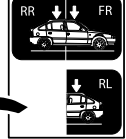

2 A

B

A 16 mm x8

x1

EN Only a few turns

DE Nur wenige Umdrehungen

FR Quelques tours uniquement

NL Slechts enkele slagen

IT Solo qualche giro

ES Sólo algunas vueltas

PT Noções básicas

SV Endast några varv

DK Kun nogle få omgange

NE Bare noen få omdreinger

FI Vain muutama kierros

ET Ainult mõni pööre

LV Tikai daži apgriezīmi

LT Tik keli pasukimai

PL Wystarczy kilka obrotów

RU Только несколько оборотов

UK Лише декілька обертів

BG Само няколко завъртания

CS Pouze několik otáček

SK Len niekoľko otáčok

SL Le nekaj obratov

HR/BiH Samo nekoliko okreta

RO Doar câteva rotiri

HU Csak néhány fordítás

EL Μόνο λίγες περιστροφές

TR Yalnızca birkaç tur

AR بعض دورات فقط

HE רק מספר סיבובים

ZH 仅几圈

JA 2～3回転のみ

KO 몇 번만 돌리면 됨

TH เพียงสองสามรอบ

3

01 x1

02 x1

03 x1

04 x1