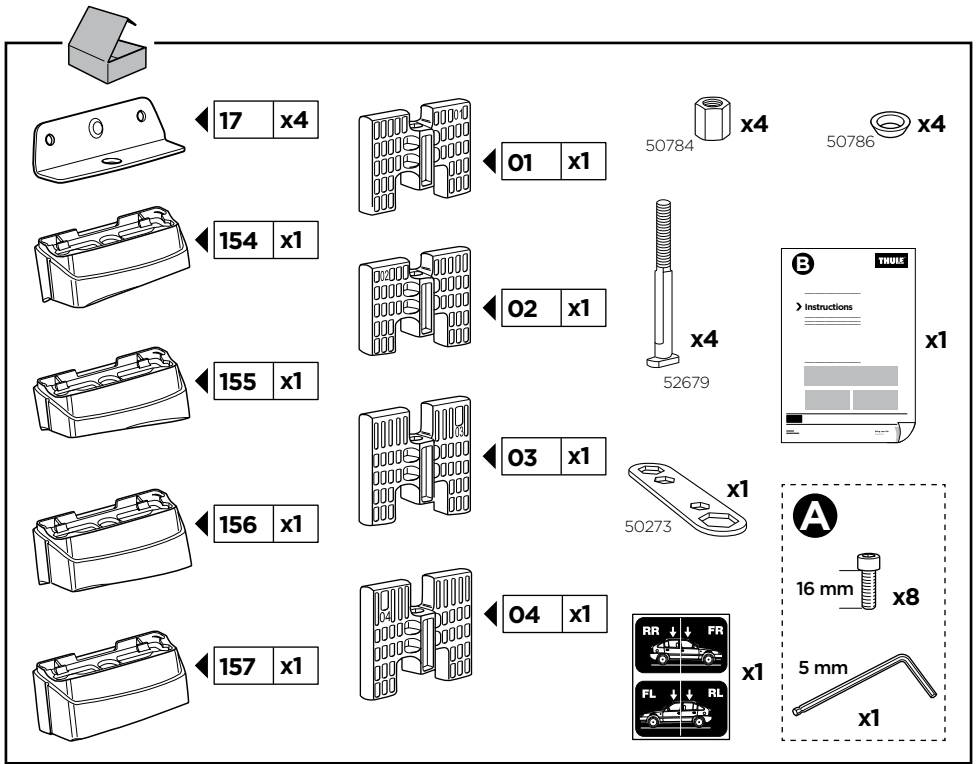

Thule XT Kit 3116

> Instructions

MERCEDES B-Class (W246), 5-dr Hatchback, 11-18

This kit is only for vehicles with fixpoint mounting.

ISO 11154-E

183116

C.20181206
509-3116-04

Bring your life
thule.com