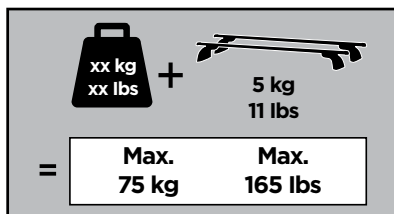

Thule XT Kit 3116

> Instructions

MERCEDES B-Class (W246), 5-dr Hatchback, 11-18

This kit is only for vehicles with fixpoint mounting.

ISO 11154-E

183116

C.20181206
509-3116-04

Bring your life
thule.com