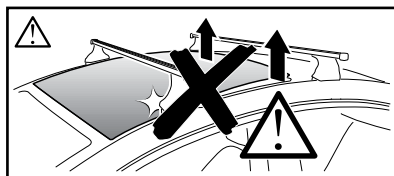

Thule XT Kit 3116

> Instructions

MERCEDES B-Class (W246), 5-dr Hatchback, 11-18

This kit is only for vehicles with fixpoint mounting.

ISO 11154-E

183116

C.20181206
509-3116-04

Bring your life
thule.com