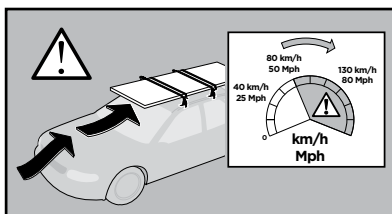

Thule XT Kit 3116

> Instructions

MERCEDES B-Class (W246), 5-dr Hatchback, 11-18

This kit is only for vehicles with fixpoint mounting.

ISO 11154-E

183116

C.20181206
509-3116-04

Bring your life
thule.com