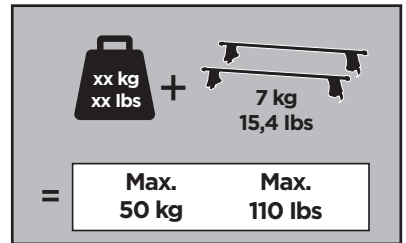

Thule Rapid System Kit 1569

> Instructions

CHEVROLET Cruze, 4-dr Sedan, 09-15

CHEVROLET Cruze, 4-dr Sedan, *11-15

CHEVROLET Cruze, 5-dr Hatchback, 11-15

DAEWOO Lacetti Premiere, 4-dr Sedan, 09-15

HOLDEN Cruze, 4-dr Sedan, 09-18

HOLDEN Cruze, 5-dr Hatchback, 11-18

*North America

ISO 11154-E

141569

C.20180306
519-1569-04

Bring your life

thule.com