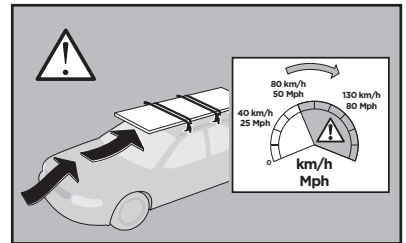

Thule Rapid System Kit 1569

> Instructions

CHEVROLET Cruze, 4-dr Sedan, 09-15

CHEVROLET Cruze, 4-dr Sedan, *11-15

CHEVROLET Cruze, 5-dr Hatchback, 11-15

DAEWOO Lacetti Premiere, 4-dr Sedan, 09-15

HOLDEN Cruze, 4-dr Sedan, 09-18

HOLDEN Cruze, 5-dr Hatchback, 11-18

*North America

ISO 11154-E

141569

C.20180306
519-1569-04

Bring your life

thule.com