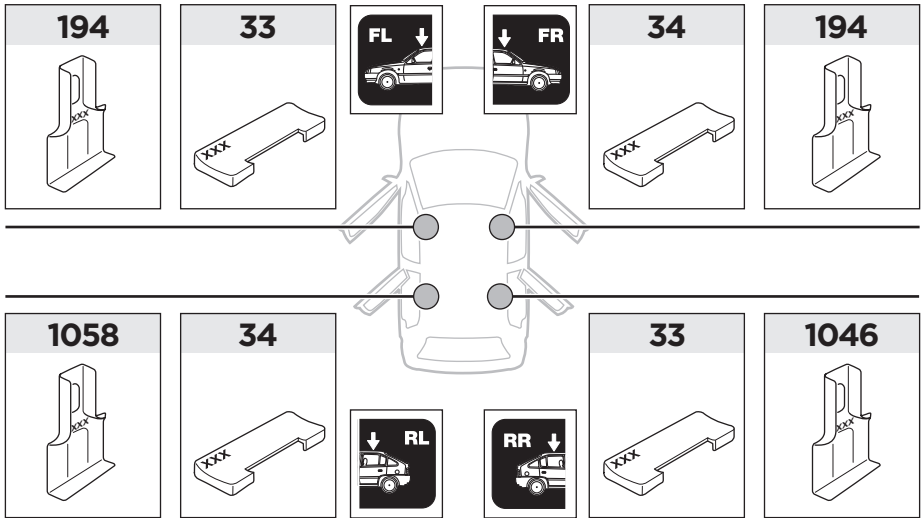

2

CHEVROLET Cruze, 4-dr Sedan, 09-15

CHEVROLET Cruze, 4-dr Sedan, *11-15

CHEVROLET Cruze, 5-dr Hatchback, 11-15

DAEWOO Lacetti Premiere, 4-dr Sedan, 09-15

HOLDEN Cruze, 4-dr Sedan, 09-15

HOLDEN Cruze, 5-dr Hatchback, 11-18

3

	W (mm)	Z (mm)	W (inch)	Z (inch)
CHEVROLET Cruze , 4-dr Sedan, 09-15	250	630	9 7/8	24 3/4
CHEVROLET Cruze , 4-dr Sedan, *11-15	250	630	9 7/8	24 3/4
CHEVROLET Cruze , 5-dr Hatchback, 11-15	250	630	9 7/8	24 3/4
DAEWOO Lacetti Premiere , 4-dr Sedan, 09-15	250	630	9 7/8	24 3/4
HOLDEN Cruze , 4-dr Sedan, 09-15	250	630	9 7/8	24 3/4
HOLDEN Cruze , 5-dr Hatchback, 11-18	250	630	9 7/8	24 3/4