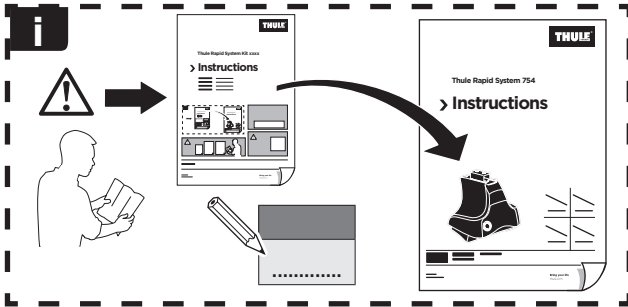

Thule Rapid System Kit 1569

> Instructions

CHEVROLET Cruze, 4-dr Sedan, 09-15

CHEVROLET Cruze, 4-dr Sedan, *11-15

CHEVROLET Cruze, 5-dr Hatchback, 11-15

DAEWOO Lacetti Premiere, 4-dr Sedan, 09-15

HOLDEN Cruze, 4-dr Sedan, 09-18

HOLDEN Cruze, 5-dr Hatchback, 11-18

*North America

ISO 11154-E

141569

C.20180306
519-1569-04

Bring your life

thule.com