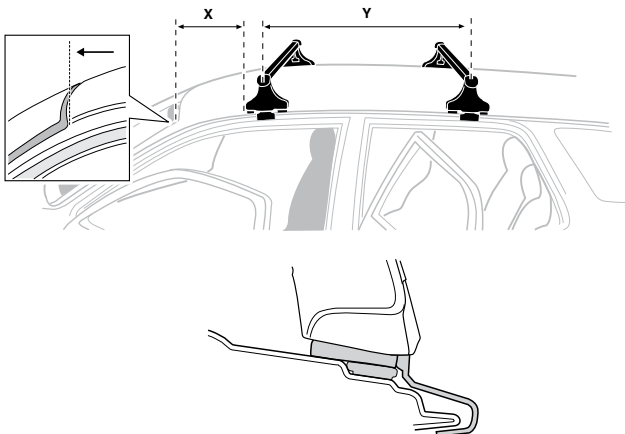

# 5

**CHRYSLER Voyager**, 5-dr MPV, 96-00  
**CHRYSLER Grand Voyager**, 5-dr MPV, 96-00  
**CHRYSLER Town & Country**, 5-dr MPV, 96-00  
**CHRYSLER Town & Country**, 5-dr Minivan, \*08-  
**DODGE Grand Caravan**, 5-dr Minivan, \*08-  
**VOLKSWAGEN Routan**, 5-dr Minivan, \*09-

6

	X mm	Y mm	X inch	Y inch
<b>CHRYSLER Voyager</b> , 5-dr MPV, 96-00	630 mm	700 mm	24 3/4"	27 1/2"
<b>CHRYSLER Grand Voyager</b> , 5-dr MPV, 96-00	630 mm	700 mm	24 3/4"	27 1/2"
<b>CHRYSLER Town &amp; Country</b> , 5-dr MPV, 96-00	630 mm	700 mm	24 3/4"	27 1/2"
<b>CHRYSLER Town &amp; Country</b> , 5-dr Minivan, *08-	700 mm	700 mm	27 1/2"	27 1/2"
<b>DODGE Grand Caravan</b> , 5-dr Minivan, *08-	700 mm	700 mm	27 1/2"	27 1/2"
<b>VOLKSWAGEN Routan</b> , 5-dr Minivan, *09-	700 mm	700 mm	27 1/2"	27 1/2"