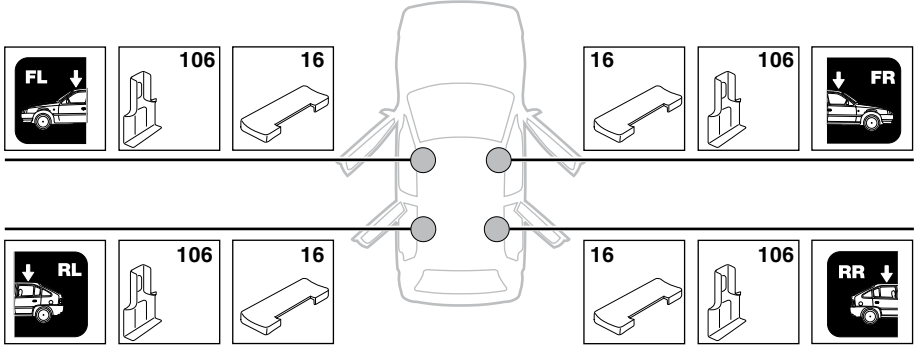

5

CHRYSLER Voyager, 5-dr MPV, 96-00
CHRYSLER Grand Voyager, 5-dr MPV, 96-00
CHRYSLER Town & Country, 5-dr MPV, 96-00
CHRYSLER Town & Country, 5-dr Minivan, *08-
DODGE Grand Caravan, 5-dr Minivan, *08-
VOLKSWAGEN Routan, 5-dr Minivan, *09-