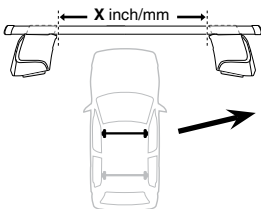

**3**

**480R** Rapid Traverse

**480** Traverse

**(North America)**

	X inch	X mm
CHRYSLER Voyager, 5-dr MPV, 96-00	40 1/4"	1021 mm
CHRYSLER Grand Voyager, 5-dr MPV, 96-00	40 1/4"	1021 mm
CHRYSLER Town & Country, 5-dr MPV, 96-00	40 1/4"	1021 mm
CHRYSLER Town & Country, 5-dr Minivan, *08-	45 3/8"	1151 mm
DODGE Grand Caravan, 5-dr Minivan, *08-	45 3/8"	1151 mm
VOLKSWAGEN Routan, 5-dr Minivan, *09-	45 3/8"	1151 mm