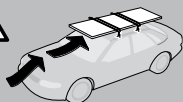

CHRYSLER Voyager, 5-dr MPV, 96-00
CHRYSLER Grand Voyager, 5-dr MPV, 96-00
CHRYSLER Town & Country, 5-dr MPV, 96-00

Max.
50kg/110 lbs

CHRYSLER Town & Country, 5-dr Minivan, *08-
DODGE Grand Caravan, 5-dr Minivan, *08-
VOLKSWAGEN Routan, 5-dr Minivan, *09-

Max.
40 kg/88 lbs

+

x1

754 Rapid System x4

480R Rapid Traverse (North America) x4

x4

754 Rapid System

480R Rapid Traverse (North America)

x1

x4

x4

x4

480 Traverse (North America)

x2

x2

x2

x2

x4

x4

x1

x2

x2

x2

x4

(North America)

x2

x2

x2

x2

106 x4

16 x4

x1