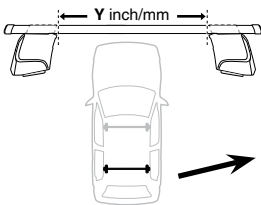

**3**

**480R** Rapid Traverse

**480** Traverse

**(North America)**

	X inch	X mm
CHRYSLER Voyager, 5-dr MPV, 96-00	40 1/4"	1021 mm
CHRYSLER Grand Voyager, 5-dr MPV, 96-00	40 1/4"	1021 mm
CHRYSLER Town & Country, 5-dr MPV, 96-00	40 1/4"	1021 mm
CHRYSLER Town & Country, 5-dr Minivan, *08-	45 3/8"	1151 mm
DODGE Grand Caravan, 5-dr Minivan, *08-	45 3/8"	1151 mm
VOLKSWAGEN Routan, 5-dr Minivan, *09-	45 3/8"	1151 mm