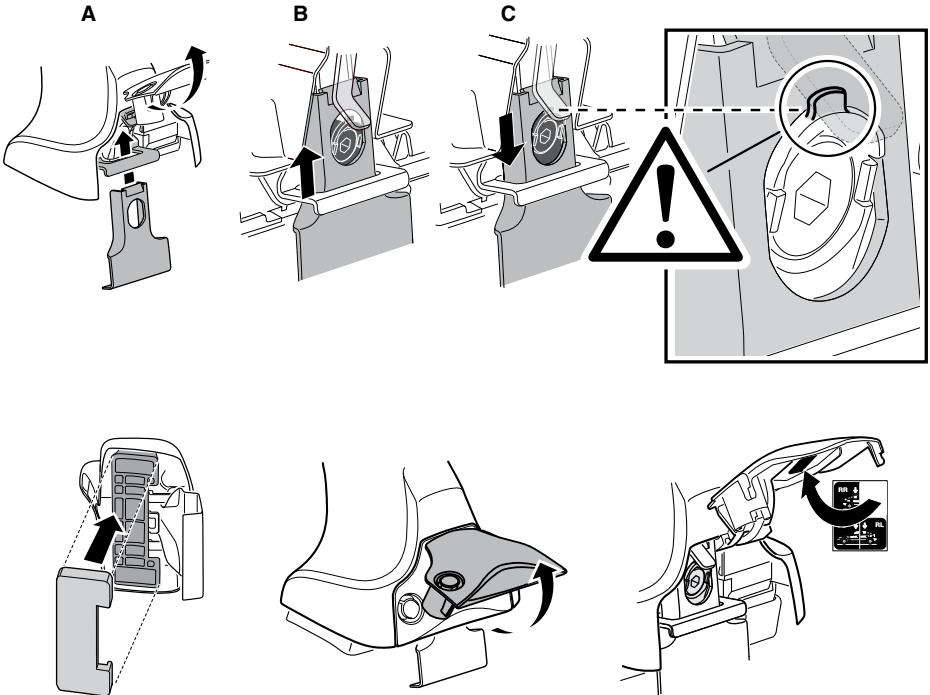

5

CHRYSLER Voyager, 5-dr MPV, 96-00
CHRYSLER Grand Voyager, 5-dr MPV, 96-00
CHRYSLER Town & Country, 5-dr MPV, 96-00
CHRYSLER Town & Country, 5-dr Minivan, *08-
DODGE Grand Caravan, 5-dr Minivan, *08-
VOLKSWAGEN Routan, 5-dr Minivan, *09-