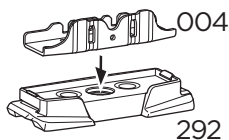

This kit is only for vehicles with fixpoint mounting.

i