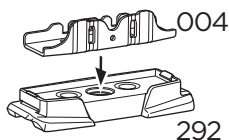

This kit is only for vehicles with fixpoint mounting.

i