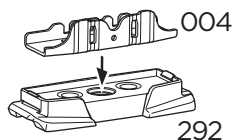

 +  **7 kg**  
**15,4 lbs** = **Max: 100 kg**  
**/ 220 lbs**

  **80 km/h**  
**50 Mph** 

 +  **14 kg**  
**30,8 lbs** = **Max: 150 kg**  
**/ 330 lbs**

ISO 11154-E

This kit is only for vehicles with fixpoint mounting.

**i**

1

x4

2

A

B

x4

3