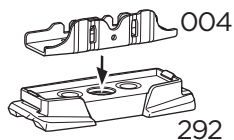

This kit is only for vehicles with fixpoint mounting.

i