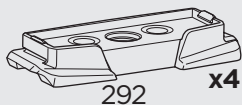

 +  **7 kg**  
**15,4 lbs** = **Max: 100 kg**  
**/ 220 lbs**

  **80 km/h**  
**50 Mph** 

 +  **14 kg**  
**30,8 lbs** = **Max: 150 kg**  
**/ 330 lbs**

ISO 11154-E

This kit is only for vehicles with fixpoint mounting.