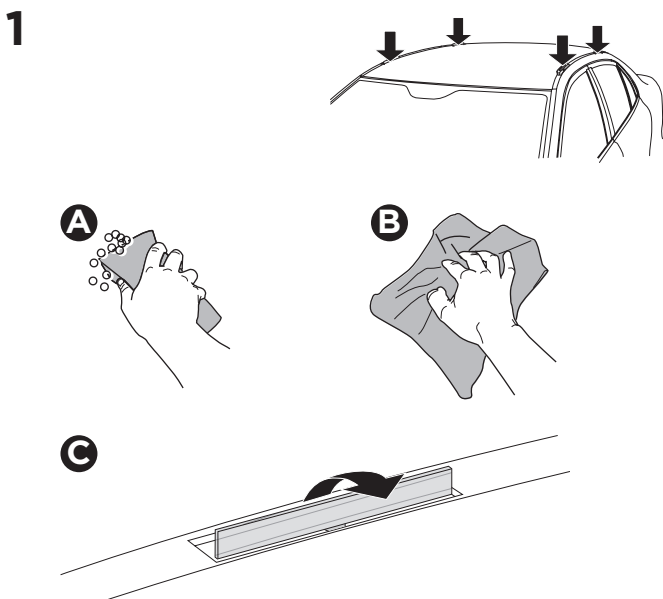

1

Kit 187021

MERCEDES C-Class (W204), 4-dr Sedan, 07-14
 MERCEDES E-Class (W212), 4-dr Sedan, 09-16 / *10-17

*North America
 Without glass roof

ISO 11154-E

This kit is only for vehicles with fixpoint mounting.