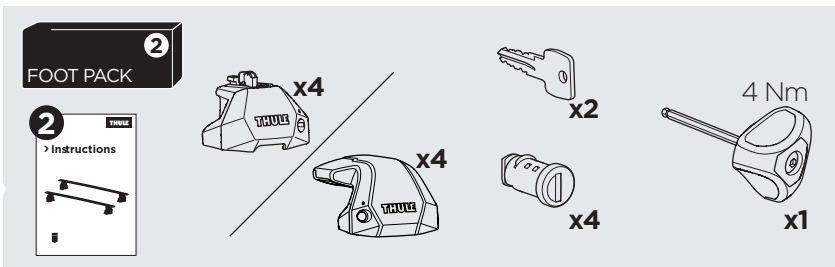

1

Kit 187021

MERCEDES C-Class (W204), 4-dr Sedan, 07-14
 MERCEDES E-Class (W212), 4-dr Sedan, 09-16 / *10-17

*North America
 Without glass roof

ISO 11154-E

This kit is only for vehicles with fixpoint mounting.