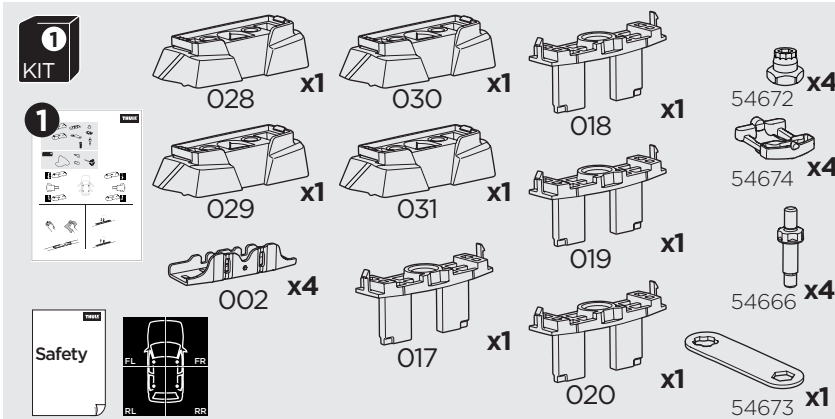

1

Kit 187021

MERCEDES C-Class (W204), 4-dr Sedan, 07-14
 MERCEDES E-Class (W212), 4-dr Sedan, 09-16 / *10-17

*North America
 Without glass roof

ISO 11154-E

This kit is only for vehicles with fixpoint mounting.