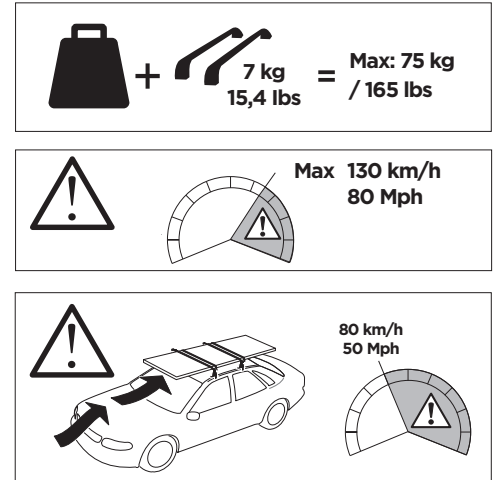

1

Kit 187021

MERCEDES C-Class (W204), 4-dr Sedan, 07-14
 MERCEDES E-Class (W212), 4-dr Sedan, 09-16 / *10-17

*North America
 Without glass roof

ISO 11154-E

This kit is only for vehicles with fixpoint mounting.