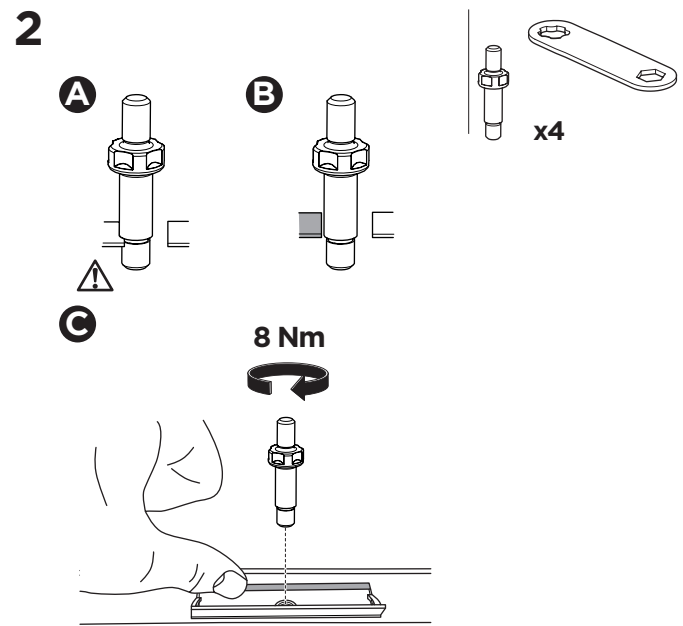

1

Kit 187021

MERCEDES C-Class (W204), 4-dr Sedan, 07-14
 MERCEDES E-Class (W212), 4-dr Sedan, 09-16 / *10-17

*North America
 Without glass roof

ISO 11154-E

This kit is only for vehicles with fixpoint mounting.