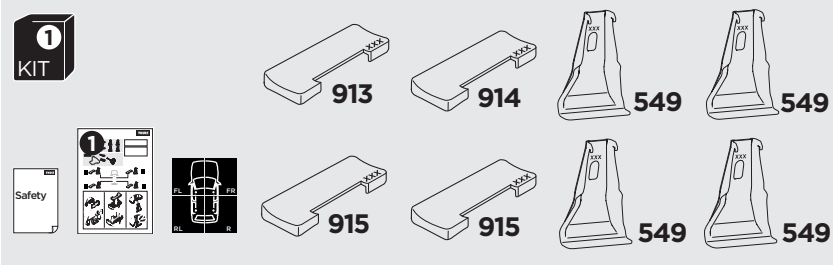

1

Kit 145324

FORD Ranger Crew Cab, 4-dr Pickup, 23-
 FORD Ranger Super Cab, 4-dr Pickup, 23-

ISO 11154-E

5562430001

Bring your life
 thule.com

THULE WingBar Evo	THULE WingBar Edge	THULE WingBar	THULE SquareBar Evo	Evo X (scale)	Edge X (scale)
FORD Ranger Crew Cab, 4-dr Pickup, 23-				48	A
FORD Ranger Super Cab, 4-dr Pickup, 23-				48	A

THULE ProBar Evo	THULE SlideBar Evo	X (mm/inch)
FORD Ranger Crew Cab, 4-dr Pickup, 23-		1131 mm / 44 1/2"
FORD Ranger Super Cab, 4-dr Pickup, 23-		1131 mm / 44 1/2"

THULE WingBar Evo	THULE WingBar Edge	THULE WingBar	THULE SquareBar Evo	Evo Y (scale)	Edge Y (scale)
FORD Ranger Crew Cab, 4-dr Pickup, 23-				48,5	R
FORD Ranger Super Cab, 4-dr Pickup, 23-				48,5	R

THULE ProBar Evo	THULE SlideBar Evo	Y (mm/inch)
FORD Ranger Crew Cab, 4-dr Pickup, 23-		1136 mm / 44 3/4"
FORD Ranger Super Cab, 4-dr Pickup, 23-		1136 mm / 44 3/4"

	W (mm/inch)	Z (mm/inch)
FORD Ranger Crew Cab, 4-dr Pickup, 23-	700 mm / 27 1/2"	310 mm / 12 1/4"
FORD Ranger Super Cab, 4-dr Pickup, 23-	600 mm / 23 5/8"	310 mm / 12 1/4"