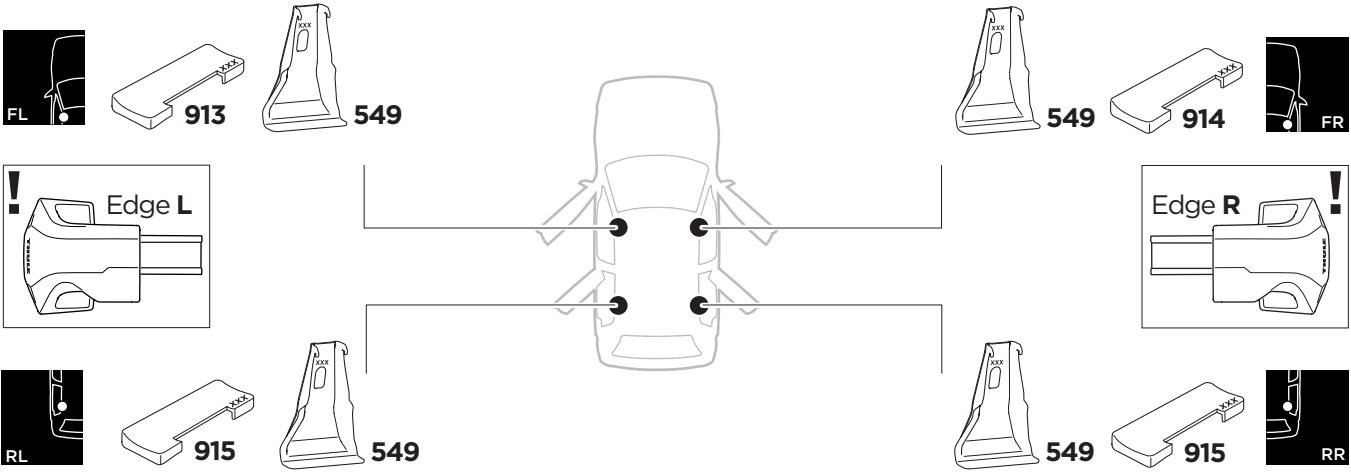

1

Kit 145324

FORD Ranger Crew Cab, 4-dr Pickup, 23-
 FORD Ranger Super Cab, 4-dr Pickup, 23-

ISO 11154-E

5562430001

Bring your life
 thule.com

THULE WingBar Evo	THULE WingBar Edge	THULE WingBar	THULE SquareBar Evo	Evo X (scale)	Edge X (scale)
FORD Ranger Crew Cab, 4-dr Pickup, 23-				48	A
FORD Ranger Super Cab, 4-dr Pickup, 23-				48	A

THULE ProBar Evo	THULE SlideBar Evo	X (mm/inch)
FORD Ranger Crew Cab, 4-dr Pickup, 23-		1131 mm / 44 1/2"
FORD Ranger Super Cab, 4-dr Pickup, 23-		1131 mm / 44 1/2"

THULE WingBar Evo	THULE WingBar Edge	THULE WingBar	THULE SquareBar Evo	Evo Y (scale)	Edge Y (scale)
FORD Ranger Crew Cab, 4-dr Pickup, 23-				48,5	R
FORD Ranger Super Cab, 4-dr Pickup, 23-				48,5	R

THULE ProBar Evo	THULE SlideBar Evo	Y (mm/inch)
FORD Ranger Crew Cab, 4-dr Pickup, 23-		1136 mm / 44 3/4"
FORD Ranger Super Cab, 4-dr Pickup, 23-		1136 mm / 44 3/4"

	W (mm/inch)	Z (mm/inch)
FORD Ranger Crew Cab, 4-dr Pickup, 23-	700 mm / 27 1/2"	310 mm / 12 1/4"
FORD Ranger Super Cab, 4-dr Pickup, 23-	600 mm / 23 5/8"	310 mm / 12 1/4"