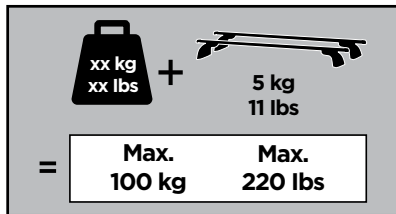

> Instructions

- **BUICK Roadmaster**, 5-dr Estate, 92-96
- **CHEVROLET Tahoe**, 5-dr SUV, 00-06
- **CHRYSLER Town & Country**, 5-dr MPV, 96-00, 01-05
- **CHRYSLER Voyager/Grand Voyager**, 5-dr MPV, 96-00, 01-05
- **DODGE Caravan/Grand Caravan**, 5-dr MPV, 96-00, 01-05
- **PLYMOUTH Voyager/Grand Voyager**, 5-dr MPV, 96-00, 01-05
- **KIA Carnival**, 5-dr MPV, 98-05, 06-14
- **KIA Sedona**, 5-dr MPV, 98-05, 06-14

- **VW California T5 & T6**, 4-dr Bus, 03-15, 15-
- **VW Caravelle T5 & T6**, 4-dr Bus, 03-15, 15-
- **VW Multivan T5 & T6**, 4-dr Bus, 03-15, 15-
- **VW Shuttle T5 & T6**, 4-dr Bus, 03-15, 15-
- **VW Transporter T5 & T6**, 4-dr Van, 03-15, 15-

This kit is only for vehicles with T-profile.