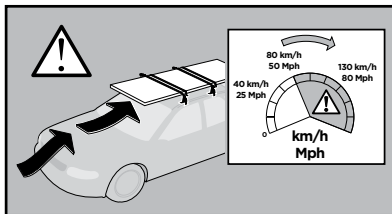

> Instructions

- **BUICK Roadmaster**, 5-dr Estate, 92-96
- **CHEVROLET Tahoe**, 5-dr SUV, 00-06
- **CHRYSLER Town & Country**, 5-dr MPV, 96-00, 01-05
- **CHRYSLER Voyager/Grand Voyager**, 5-dr MPV, 96-00, 01-05
- **DODGE Caravan/Grand Caravan**, 5-dr MPV, 96-00, 01-05
- **PLYMOUTH Voyager/Grand Voyager**, 5-dr MPV, 96-00, 01-05
- **KIA Carnival**, 5-dr MPV, 98-05, 06-14
- **KIA Sedona**, 5-dr MPV, 98-05, 06-14

- **VW California T5 & T6**, 4-dr Bus, 03-15, 15-
- **VW Caravelle T5 & T6**, 4-dr Bus, 03-15, 15-
- **VW Multivan T5 & T6**, 4-dr Bus, 03-15, 15-
- **VW Shuttle T5 & T6**, 4-dr Bus, 03-15, 15-
- **VW Transporter T5 & T6**, 4-dr Van, 03-15, 15-

This kit is only for vehicles with T-profile.