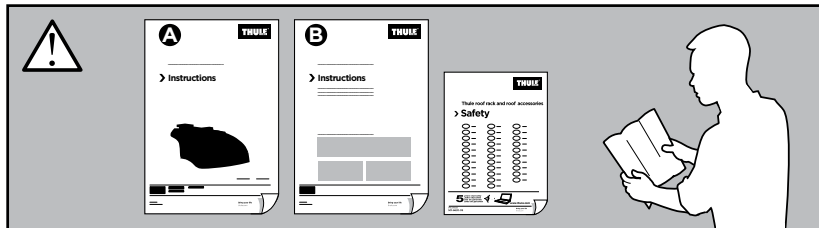

> Instructions

- **BUICK Roadmaster**, 5-dr Estate, 92-96
- **CHEVROLET Tahoe**, 5-dr SUV, 00-06
- **CHRYSLER Town & Country**, 5-dr MPV, 96-00, 01-05
- **CHRYSLER Voyager/Grand Voyager**, 5-dr MPV, 96-00, 01-05
- **DODGE Caravan/Grand Caravan**, 5-dr MPV, 96-00, 01-05
- **PLYMOUTH Voyager/Grand Voyager**, 5-dr MPV, 96-00, 01-05
- **KIA Carnival**, 5-dr MPV, 98-05, 06-14
- **KIA Sedona**, 5-dr MPV, 98-05, 06-14

- **VW California T5 & T6**, 4-dr Bus, 03-15, 15-
- **VW Caravelle T5 & T6**, 4-dr Bus, 03-15, 15-
- **VW Multivan T5 & T6**, 4-dr Bus, 03-15, 15-
- **VW Shuttle T5 & T6**, 4-dr Bus, 03-15, 15-
- **VW Transporter T5 & T6**, 4-dr Van, 03-15, 15-

This kit is only for vehicles with T-profile.