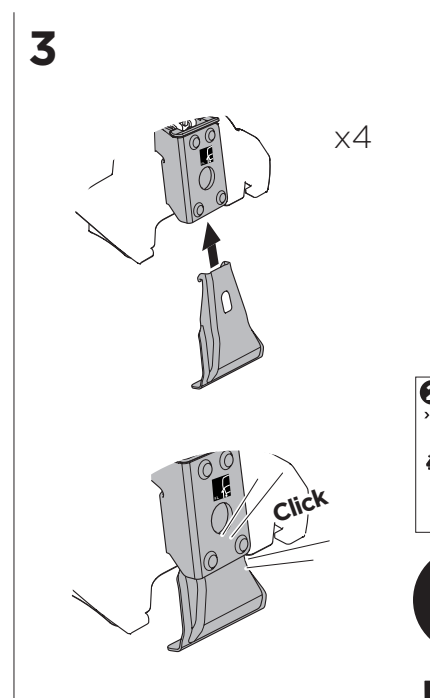

1

Kit 5138

SEAT LEÓN, 5-dr Hatchback, 05-12

ISO 11154-E

THULE WingBar Evo	THULE WingBar Edge	THULE WingBar	THULE SquareBar	Evo X (scale)	Edge X (scale)
SEAT LEÓN, 5-dr Hatchback, 05-12				39,5	R

THULE ProBar	THULE SlideBar	X (mm/inch)		
SEAT LEÓN, 5-dr Hatchback, 05-12		1046 mm / 41 1/8"		

THULE WingBar Evo	THULE WingBar Edge	THULE WingBar	THULE SquareBar	Evo Y (scale)	Edge Y (scale)
SEAT LEÓN, 5-dr Hatchback, 05-12				33,5	L

THULE ProBar	THULE SlideBar	Y (mm/inch)		
SEAT LEÓN, 5-dr Hatchback, 05-12		986 mm / 38 7/8"		

	W (mm/inch)	Z (mm/inch)
SEAT LEÓN, 5-dr Hatchback, 05-12	730 mm / 28 3/4"	210 mm / 8 1/4"