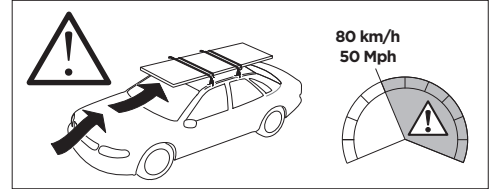

1

Kit 5138

SEAT LEÓN, 5-dr Hatchback, 05-12

ISO 11154-E