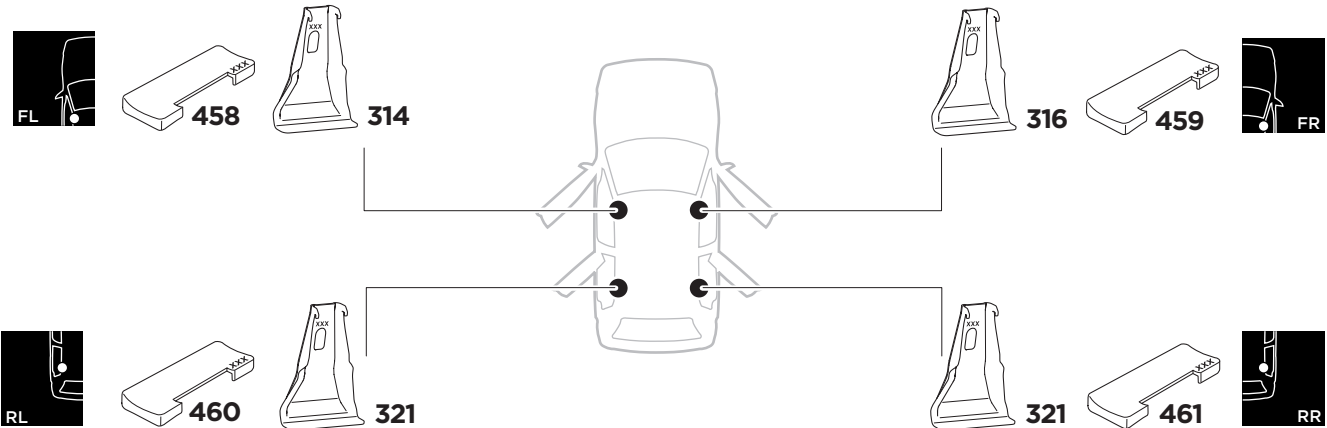

1

Kit 5138

SEAT LEÓN, 5-dr Hatchback, 05-12

ISO 11154-E

THULE WingBar Evo	THULE WingBar Edge	THULE WingBar	THULE SquareBar	Evo X (scale)	Edge X (scale)
SEAT LEÓN, 5-dr Hatchback, 05-12				39,5	R

THULE ProBar	THULE SlideBar	X (mm/inch)		
SEAT LEÓN, 5-dr Hatchback, 05-12		1046 mm / 41 1/8"		

THULE WingBar Evo	THULE WingBar Edge	THULE WingBar	THULE SquareBar	Evo Y (scale)	Edge Y (scale)
SEAT LEÓN, 5-dr Hatchback, 05-12				33,5	L

THULE ProBar	THULE SlideBar	Y (mm/inch)		
SEAT LEÓN, 5-dr Hatchback, 05-12		986 mm / 38 7/8"		

	W (mm/inch)	Z (mm/inch)
SEAT LEÓN, 5-dr Hatchback, 05-12	730 mm / 28 3/4"	210 mm / 8 1/4"