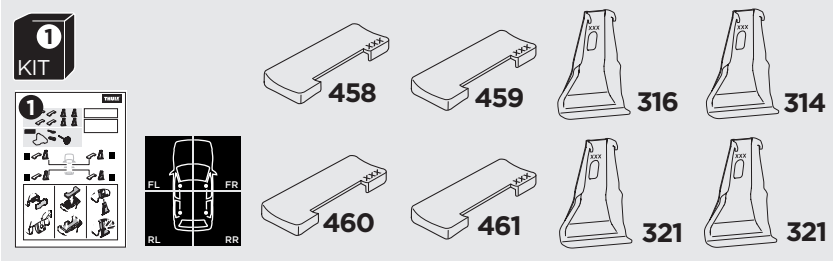

1

Kit 5138

SEAT LEÓN, 5-dr Hatchback, 05-12

ISO 11154-E

THULE WingBar Evo	THULE WingBar Edge	THULE WingBar	THULE SquareBar	Evo X (scale)	Edge X (scale)
SEAT LEÓN, 5-dr Hatchback, 05-12				39,5	R

THULE ProBar	THULE SlideBar	X (mm/inch)		
SEAT LEÓN, 5-dr Hatchback, 05-12		1046 mm / 41 1/8"		

THULE WingBar Evo	THULE WingBar Edge	THULE WingBar	THULE SquareBar	Evo Y (scale)	Edge Y (scale)
SEAT LEÓN, 5-dr Hatchback, 05-12				33,5	L

THULE ProBar	THULE SlideBar	Y (mm/inch)		
SEAT LEÓN, 5-dr Hatchback, 05-12		986 mm / 38 7/8"		

	W (mm/inch)	Z (mm/inch)
SEAT LEÓN, 5-dr Hatchback, 05-12	730 mm / 28 3/4"	210 mm / 8 1/4"