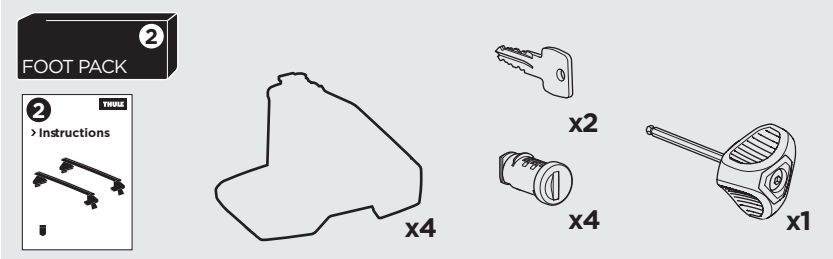

1

Kit 5138

SEAT LEÓN, 5-dr Hatchback, 05-12

ISO 11154-E

THULE WingBar Evo	THULE WingBar Edge	THULE WingBar	THULE SquareBar	Evo X (scale)	Edge X (scale)
SEAT LEÓN, 5-dr Hatchback, 05-12				39,5	R

THULE ProBar	THULE SlideBar	X (mm/inch)		
SEAT LEÓN, 5-dr Hatchback, 05-12		1046 mm / 41 1/8"		

THULE WingBar Evo	THULE WingBar Edge	THULE WingBar	THULE SquareBar	Evo Y (scale)	Edge Y (scale)
SEAT LEÓN, 5-dr Hatchback, 05-12				33,5	L

THULE ProBar	THULE SlideBar	Y (mm/inch)		
SEAT LEÓN, 5-dr Hatchback, 05-12		986 mm / 38 7/8"		

	W (mm/inch)	Z (mm/inch)
SEAT LEÓN, 5-dr Hatchback, 05-12	730 mm / 28 3/4"	210 mm / 8 1/4"