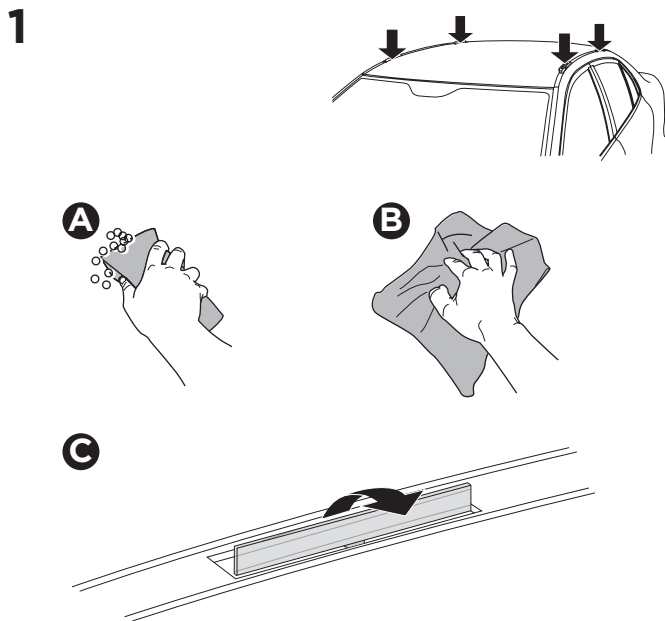

## Kit 187132

AUDI e-tron GT, 4-dr Sedan, 21-

ISO 11154-E

This kit is only for vehicles with fixpoint mounting.

3

4

5

i