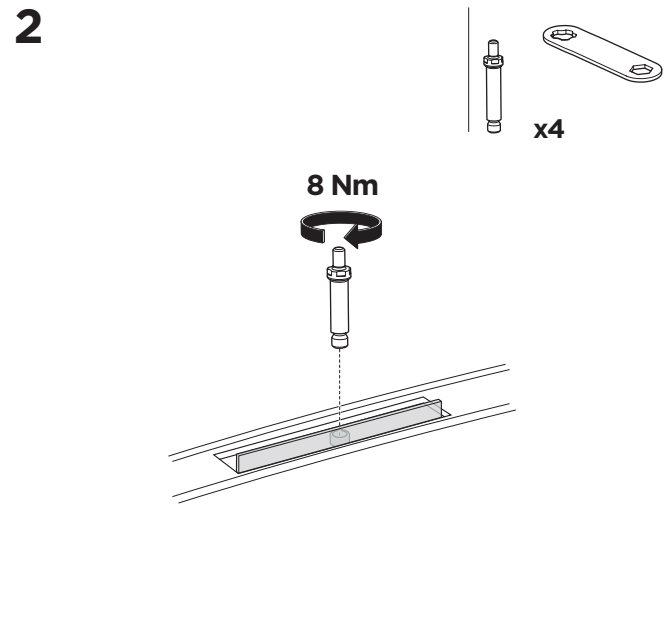

## Kit 187132

AUDI e-tron GT, 4-dr Sedan, 21-

ISO 11154-E

This kit is only for vehicles with fixpoint mounting.

3

4

5

i