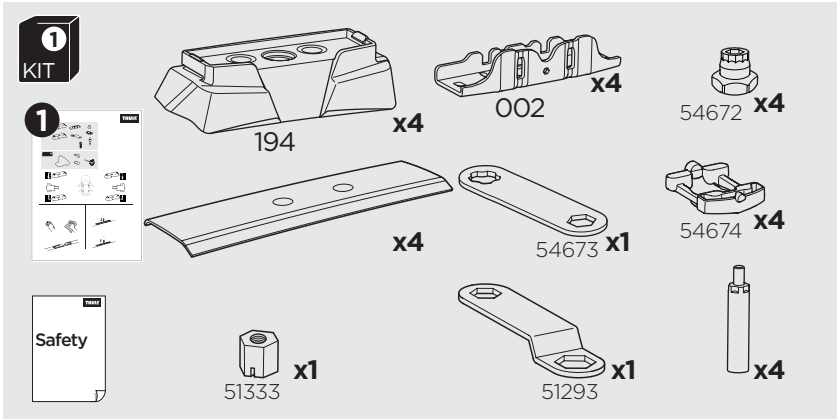

1

Kit 187026

HONDA CR-V, 5-dr SUV, 07-11

ISO 11154-E

This kit is only for vehicles with fixpoint mounting.

3

4

5