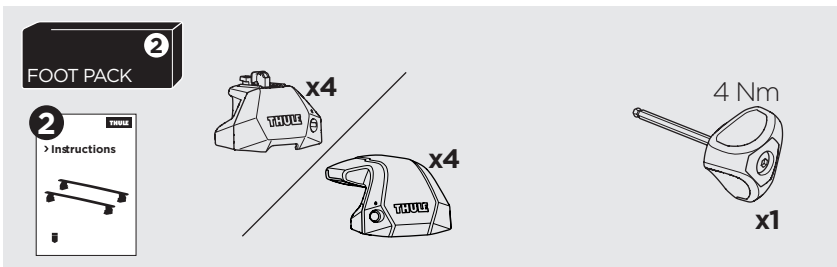

1

Kit 187026

HONDA CR-V, 5-dr SUV, 07-11

ISO 11154-E

This kit is only for vehicles with fixpoint mounting.

3

4

5