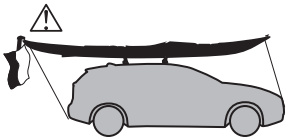

x4

x4

x2

Thule WingBar Evo

Thule WingBar

Thule SlideBar

Thule Squarebar

i

= **Max.
45 kg**

4 kg

**Max
130 km/h**

i

i

i

Thule WingBar
Evo

Thule WingBar