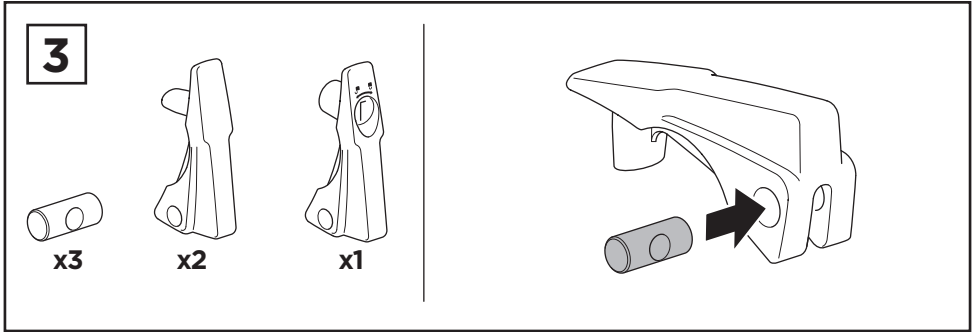

1

i

20x20 mm T-screw (included)

Thule WingBar/SlideBar/AeroBar
or other 20 mm T-track bar

→ **4** - **6** → **10**

8895 Adapter Kit (optional)

Square bars Aluminium bars

→ **7** - **9** → **10**