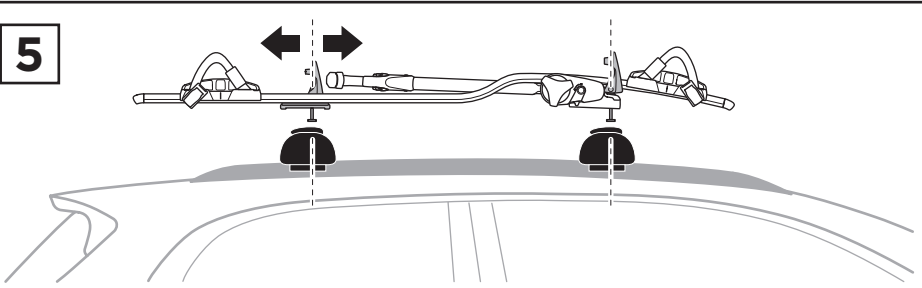

4

20x20 mm
T-screw (included)

i * 2-3

i * 2-3

889-1 T-track Adapter (optional)
30x24 mm

Other 24 mm
T-track bar
(e.g. BMW)

5

6