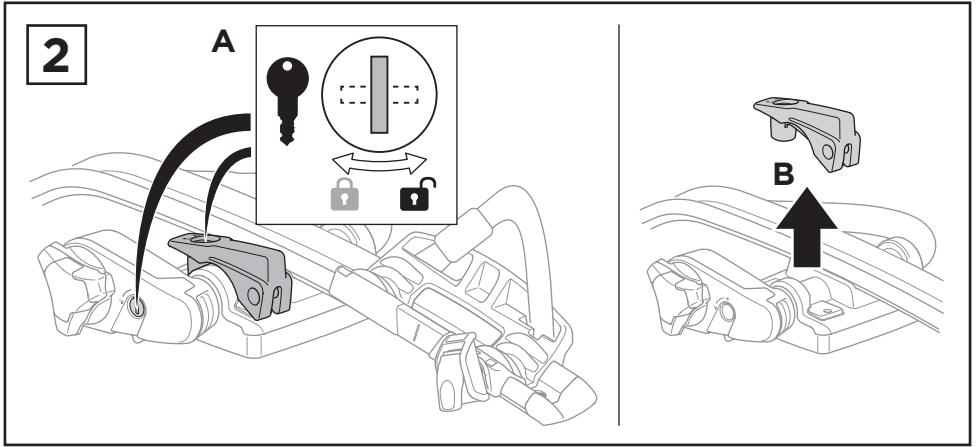

1

i

20x20 mm T-screw (included)

Thule WingBar/SlideBar/AeroBar
or other 20 mm T-track bar

→ **4** - **6** → **10**

8895 Adapter Kit (optional)

Square bars Aluminium bars

→ **7** - **9** → **10**