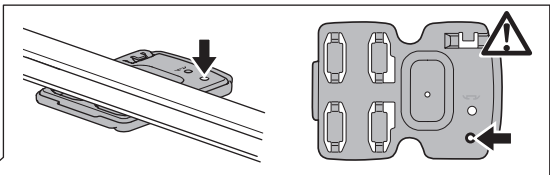

i * 2-3

i * 2-3

8