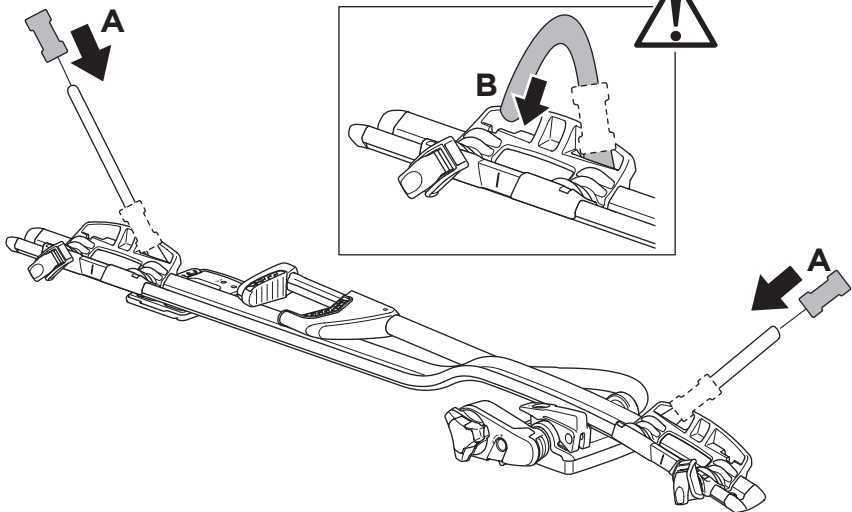

1

i

20x20 mm T-screw (included)

Thule WingBar/SlideBar/AeroBar
or other 20 mm T-track bar

→ **4** - **6** → **10**

8895 Adapter Kit (optional)

Square bars Aluminium bars

→ **7** - **9** → **10**