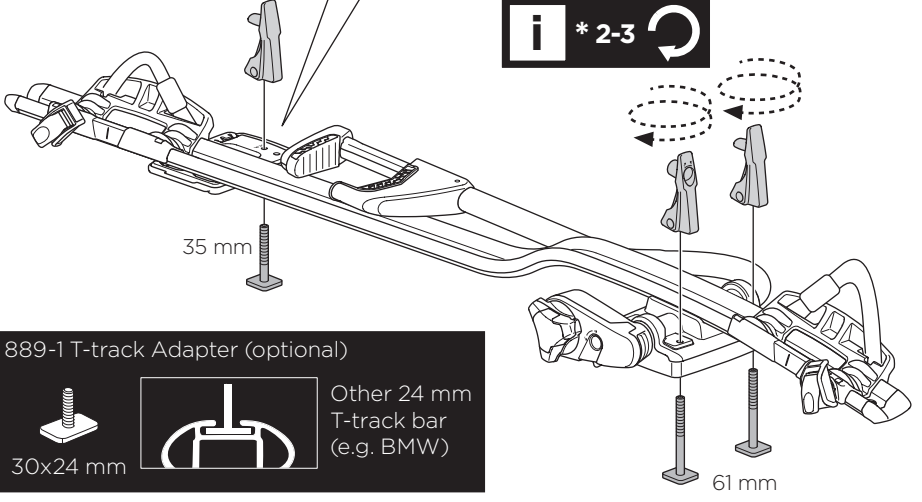

1

i

20x20 mm T-screw (included)

Thule WingBar/SlideBar/AeroBar
or other 20 mm T-track bar

→ **4** - **6** → **10**

8895 Adapter Kit (optional)

Square bars Aluminium bars

→ **7** - **9** → **10**

4

20x20 mm
T-screw (included)

i * 2-3

i * 2-3

889-1 T-track Adapter (optional)
30x24 mm

Other 24 mm
T-track bar
(e.g. BMW)

5

6