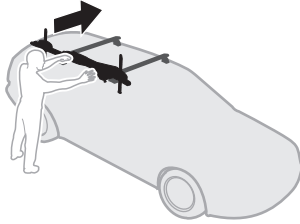

4

20x20 mm
T-screw (included)

i * 2-3

i * 2-3

889-1 T-track Adapter (optional)
30x24 mm

Other 24 mm
T-track bar
(e.g. BMW)

5

6