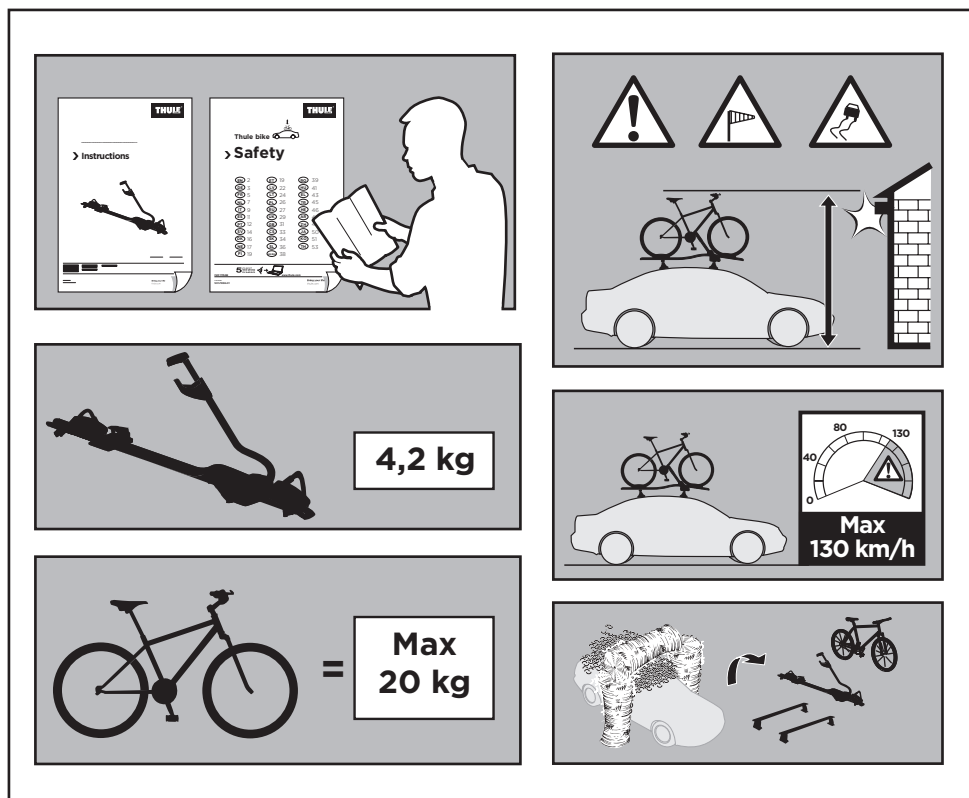

EN	Roof-mounted bike carrier	UK	Багажник для велосипедів, що монтується на даху	
DE	Dachfahrradträger	BG	Покривен багажник за велосипеди	
FR	Porte-vélo sur le toit	CS	Nosič jízdních kol s montáží na střechu	
NL	Fietsdrager voor op het dak	SK	Nosič bicyklov s montážou na strechu	
IT	Portabici da installare sul tetto	SL	Nosilec za kolesa	
ES	Portabicicletas de techo	HR/BiH	Krovni nosač bicikla	
PT	Suporte para bicicleta para teto	RO	Suport pentru bicicletă montat pe pavilion	
SV	Takmonterad cykelhållare	HU	Tetőre szerelhető kerékpártartó	
DK	Tagmonteret cykelholder	EL	Σχάρα ποδηλάτου οροφής	
NO	Takmonterte lasteholdere	TR	Araç üstüne bağlanan bisiklet taşıyıcı	
FI	Katolle asennettava polkupyöräteline		באגון אופניים למרכב על הגג	HE
ET	Katusese paigaldatav jalgrattahoidik		حامل الدراجة للتثبيت على السقف	AR
LV	Uz jumta uzstādāms velosipēdu turētājs	ZH	頂置自行車架	
LT	Ant stogo tvirtinami dviračių laikikliai	JA	ルーフマウント型サイクルキャリア	
PL	Bagażnik rowerowy montowany na dachu	KO	지붕 장착 자전거 캐리어	
RU	Устанавливаемое на крыше крепление для велосипедов	TH	โครงยึดจักรยานแบบติดตั้งบนหลังคา