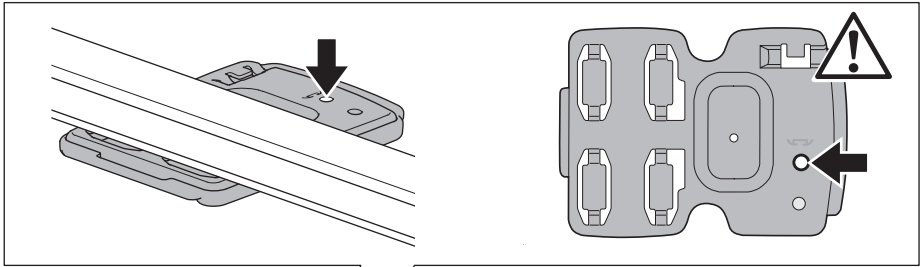

4

20x20 mm
T-screw (included)