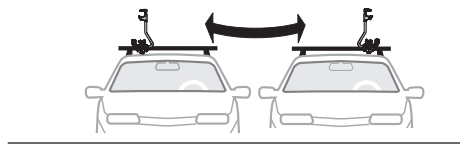

EN Adjustment
DE Afstelling
FR Réglage
NL aanpassing
IT Regolazione
ES Ajuste
PT Ajuste
SV Justering

DK Justering
NO Justering
FI Säätäminen
ET Reguleerimine
LV Regulēšana
LT Reguliavimas
PL Regulacja
RU Регулировка

UK Регулювання
BG Регулиране
CS Nastavení
SK Nastavenie
SL Nastavitev
HR/BiH Podešenje
RO Reglare
HU Beállítás

EL Ρύθμιση
TR Ayarlama
AR ضبط
HE כווןן
ZH 調整
JA 調整
KO 조정
TH การปรับ

A