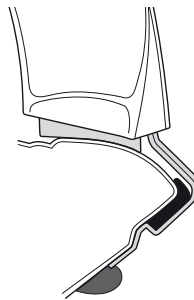

GB/US

Tighten alternately

D

Die Schrauben abwechselnd anziehen

F

Serrer alternativement chaque côté

NL

Afwisselend aan de linker- en de rechterkant aandraaien

I

Alternare il serraggio delle viti

E

Apretar alternativamente

PT

Aperte alternadamente

S

Dra åt växelvis

FIN

Kierrä vuorotellen

EST

Pinguldage vaheldumisi

LAT

Pielvelciet pamišus

LIT

Užsukinėkite pakaitomis

PL

Śruby dokręcaj naprzemiennie

RU

Затягивайте попеременно

CZ

SK

Dotahujte striedavo

SLO

Privijajte izmenično.

HR

Naizmjenočno zategnite

HU

Egymástól függetlenül szorítandó

GR

Σφιγγετε εναλλάξ

TR

Dönüşümlü sıkın

中文

交替拧紧

한국어

번갈아 가며 조이십시오.

日本語

交互に締め付けてください。

ไทย

ขันในแบบสลับ