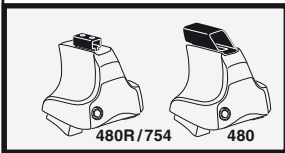

4

OPEL Signum, 5-dr Hatchback, 03-07
OPEL Vectra, 4-dr Sedan, 02-08
OPEL Vectra GTS, 5-dr Hatchback, 02-08
VAUXHALL Signum, 5-dr Hatchback, 03-07
VAUXHALL Vectra, 4-dr Sedan, 02-08
VAUXHALL Vectra GTS, 5-dr Hatchback, 02-08