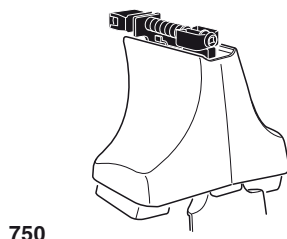

# Kit 1285

**OPEL Signum**, 5-dr Hatchback, 03-07

**OPEL Vectra**, 4-dr Sedan, 02-08

**OPEL Vectra GTS**, 5-dr Hatchback, 02-08

**VAUXHALL Signum**, 5-dr Hatchback, 03-07

**VAUXHALL Vectra**, 4-dr Sedan, 02-08

**VAUXHALL Vectra GTS**, 5-dr Hatchback, 02-08

480R  
754

480

750

**Kit**

	X
<b>OPEL Signum, 5-dr Hatchback, 03-07</b>	<b>39,5</b>
<b>OPEL Vectra, 4-dr Sedan, 02-08</b>	<b>39</b>
<b>OPEL Vectra GTS, 5-dr Hatchback, 02-08</b>	<b>39</b>
<b>VAUXHALL Signum, 5-dr Hatchback, 03-07</b>	<b>39,5</b>
<b>VAUXHALL Vectra, 4-dr Sedan, 02-08</b>	<b>39</b>
<b>VAUXHALL Vectra GTS, 5-dr Hatchback, 02-08</b>	<b>39</b>