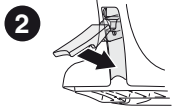

X
OPEL Signum, 5-dr Hatchback, 03-07	39,5
OPEL Vectra, 4-dr Sedan, 02-08	39
OPEL Vectra GTS, 5-dr Hatchback, 02-08	39
VAUXHALL Signum, 5-dr Hatchback, 03-07	39,5
VAUXHALL Vectra, 4-dr Sedan, 02-08	39
VAUXHALL Vectra GTS, 5-dr Hatchback, 02-08	39

	Y
OPEL Signum, 5-dr Hatchback, 03-07	35,5
OPEL Vectra, 4-dr Sedan, 02-08	36,5
OPEL Vectra GTS, 5-dr Hatchback, 02-08	36,5
VAUXHALL Signum, 5-dr Hatchback, 03-07	35,5
VAUXHALL Vectra, 4-dr Sedan, 02-08	36,5
VAUXHALL Vectra GTS, 5-dr Hatchback, 02-08	36,5