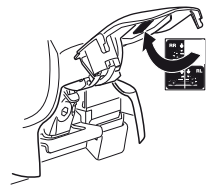

4

OPEL Signum, 5-dr Hatchback, 03-07
OPEL Vectra, 4-dr Sedan, 02-08
OPEL Vectra GTS, 5-dr Hatchback, 02-08
VAUXHALL Signum, 5-dr Hatchback, 03-07
VAUXHALL Vectra, 4-dr Sedan, 02-08
VAUXHALL Vectra GTS, 5-dr Hatchback, 02-08