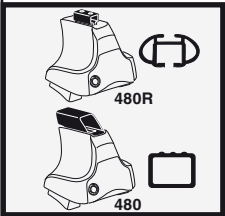

X
OPEL Signum, 5-dr Hatchback, 03-07	39,5
OPEL Vectra, 4-dr Sedan, 02-08	39
OPEL Vectra GTS, 5-dr Hatchback, 02-08	39
VAUXHALL Signum, 5-dr Hatchback, 03-07	39,5
VAUXHALL Vectra, 4-dr Sedan, 02-08	39
VAUXHALL Vectra GTS, 5-dr Hatchback, 02-08	39

	Y
OPEL Signum, 5-dr Hatchback, 03-07	35,5
OPEL Vectra, 4-dr Sedan, 02-08	36,5
OPEL Vectra GTS, 5-dr Hatchback, 02-08	36,5
VAUXHALL Signum, 5-dr Hatchback, 03-07	35,5
VAUXHALL Vectra, 4-dr Sedan, 02-08	36,5
VAUXHALL Vectra GTS, 5-dr Hatchback, 02-08	36,5

	X inch	X mm
OPEL Signum, 5-dr Hatchback, 03-07	41 1/8"	1046 mm
OPEL Vectra, 4-dr Sedan, 02-08	41"	1041 mm
OPEL Vectra GTS, 5-dr Hatchback, 02-08	41"	1041 mm
VAUXHALL Signum, 5-dr Hatchback, 03-07	41 1/8"	1046 mm
VAUXHALL Vectra, 4-dr Sedan, 02-08	41"	1041 mm
VAUXHALL Vectra GTS, 5-dr Hatchback, 02-08	41"	1041 mm

	Y inch	Y mm
OPEL Signum, 5-dr Hatchback, 03-07	39 5/8"	1006 mm
OPEL Vectra, 4-dr Sedan, 02-08	40"	1016 mm
OPEL Vectra GTS, 5-dr Hatchback, 02-08	40"	1016 mm
VAUXHALL Signum, 5-dr Hatchback, 03-07	39 5/8"	1006 mm
VAUXHALL Vectra, 4-dr Sedan, 02-08	40"	1016 mm
VAUXHALL Vectra GTS, 5-dr Hatchback, 02-08	40"	1016 mm