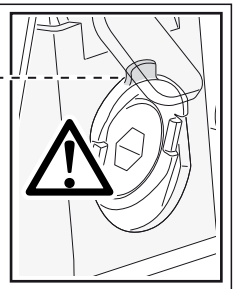

4

OPEL Signum, 5-dr Hatchback, 03-07
OPEL Vectra, 4-dr Sedan, 02-08
OPEL Vectra GTS, 5-dr Hatchback, 02-08
VAUXHALL Signum, 5-dr Hatchback, 03-07
VAUXHALL Vectra, 4-dr Sedan, 02-08
VAUXHALL Vectra GTS, 5-dr Hatchback, 02-08