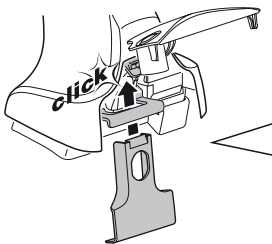

4

OPEL Signum, 5-dr Hatchback, 03-07
OPEL Vectra, 4-dr Sedan, 02-08
OPEL Vectra GTS, 5-dr Hatchback, 02-08
VAUXHALL Signum, 5-dr Hatchback, 03-07
VAUXHALL Vectra, 4-dr Sedan, 02-08
VAUXHALL Vectra GTS, 5-dr Hatchback, 02-08