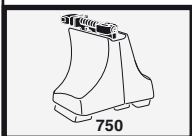

4

OPEL Signum, 5-dr Hatchback, 03-07
OPEL Vectra, 4-dr Sedan, 02-08
OPEL Vectra GTS, 5-dr Hatchback, 02-08
VAUXHALL Signum, 5-dr Hatchback, 03-07
VAUXHALL Vectra, 4-dr Sedan, 02-08
VAUXHALL Vectra GTS, 5-dr Hatchback, 02-08