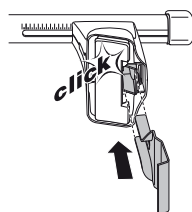

4

OPEL Signum, 5-dr Hatchback, 03-07
OPEL Vectra, 4-dr Sedan, 02-08
OPEL Vectra GTS, 5-dr Hatchback, 02-08
VAUXHALL Signum, 5-dr Hatchback, 03-07
VAUXHALL Vectra, 4-dr Sedan, 02-08
VAUXHALL Vectra GTS, 5-dr Hatchback, 02-08