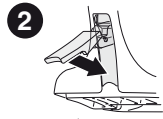

Y inch	Y mm
OPEL Signum, 5-dr Hatchback, 03-07	39 5/8"	1006 mm
OPEL Vectra, 4-dr Sedan, 02-08	40"	1016 mm
OPEL Vectra GTS, 5-dr Hatchback, 02-08	40"	1016 mm
VAUXHALL Signum, 5-dr Hatchback, 03-07	39 5/8"	1006 mm
VAUXHALL Vectra, 4-dr Sedan, 02-08	40"	1016 mm
VAUXHALL Vectra GTS, 5-dr Hatchback, 02-08	40"	1016 mm