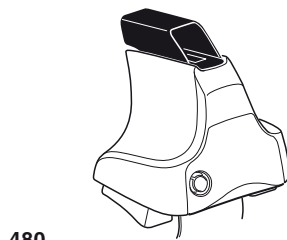

# Kit 1285

**OPEL Signum**, 5-dr Hatchback, 03-07

**OPEL Vectra**, 4-dr Sedan, 02-08

**OPEL Vectra GTS**, 5-dr Hatchback, 02-08

**VAUXHALL Signum**, 5-dr Hatchback, 03-07

**VAUXHALL Vectra**, 4-dr Sedan, 02-08

**VAUXHALL Vectra GTS**, 5-dr Hatchback, 02-08

480R  
754

480

750

**Kit**

	X
<b>OPEL Signum, 5-dr Hatchback, 03-07</b>	<b>39,5</b>
<b>OPEL Vectra, 4-dr Sedan, 02-08</b>	<b>39</b>
<b>OPEL Vectra GTS, 5-dr Hatchback, 02-08</b>	<b>39</b>
<b>VAUXHALL Signum, 5-dr Hatchback, 03-07</b>	<b>39,5</b>
<b>VAUXHALL Vectra, 4-dr Sedan, 02-08</b>	<b>39</b>
<b>VAUXHALL Vectra GTS, 5-dr Hatchback, 02-08</b>	<b>39</b>