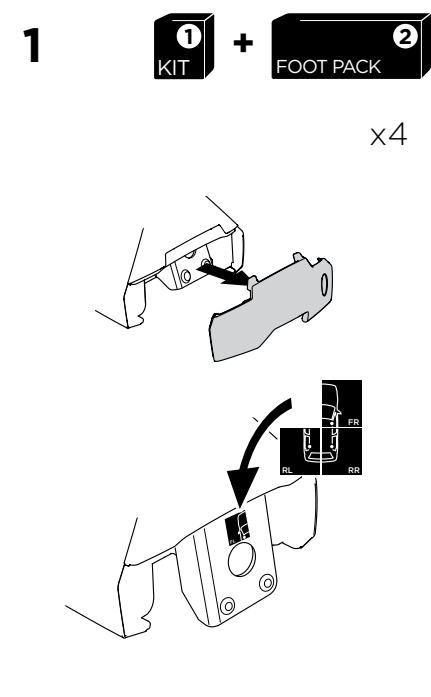

1

Kit 5085

AUDI A3, 3-dr Hatchback, 03-12

AUDI A3 Sportback, 5-dr Hatchback, 04-12 /*06-15

*North America

ISO 11154-E