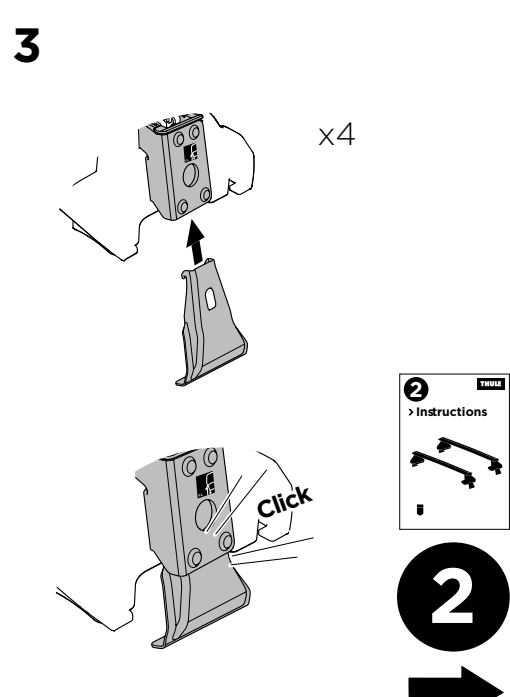

1

Kit 5085

AUDI A3, 3-dr Hatchback, 03-12

AUDI A3 Sportback, 5-dr Hatchback, 04-12 /*06-15

*North America

ISO 11154-E