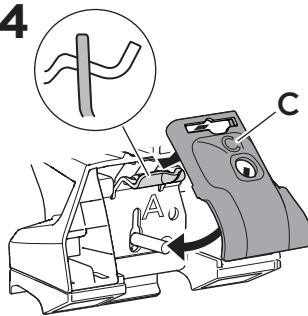

1

Kit 186098

MERCEDES GLA, 5-dr SUV, 20-

ISO 11154-E

This kit is only for vehicles with flush railing.

1

Evo

Edge

2

3

4

5

2