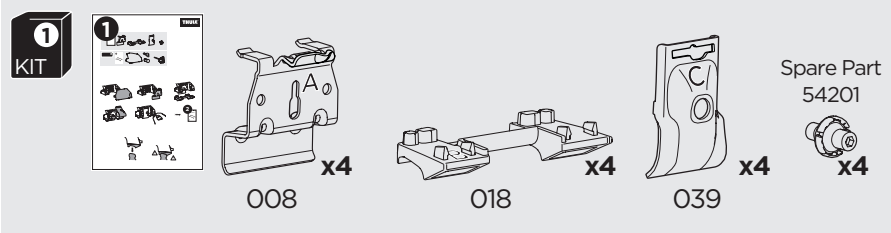

1

Kit 186098

MERCEDES GLA, 5-dr SUV, 20-

ISO 11154-E

This kit is only for vehicles with flush railing.

1

Evo

Edge