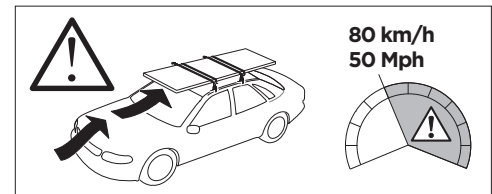

1

Kit 186098

MERCEDES GLA, 5-dr SUV, 20-

ISO 11154-E

This kit is only for vehicles with flush railing.

1

Evo

Edge