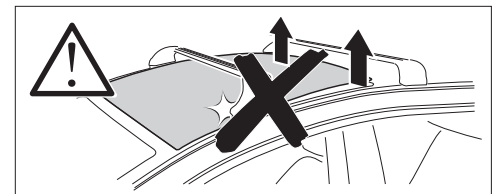

1

Kit 186098

MERCEDES GLA, 5-dr SUV, 20-

ISO 11154-E

This kit is only for vehicles with flush railing.

1

Evo

Edge