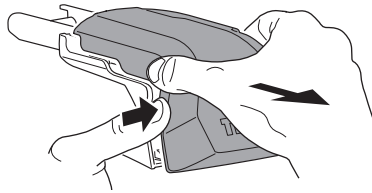

1

Kit 186098

MERCEDES GLA, 5-dr SUV, 20-

ISO 11154-E

This kit is only for vehicles with flush railing.

1

Evo

Edge