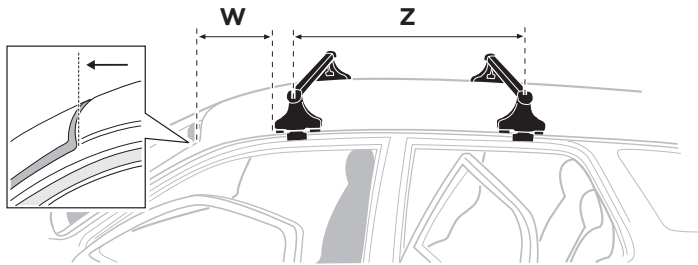

	Y (scale)	Y (mm)	Y (inch)
CITROËN Berlingo , 3/4-dr Van, 97-02, 03-08	24	891	35 ¹ / ₈
CITROËN Xsara Picasso , 5-dr MPV, 00-03, 04-12	20	851	33 ¹ / ₂
PEUGEOT Partner , 3/4-dr Van, 97-02, 03-08	24	891	35 ¹ / ₈
PEUGEOT Ranch , 3/4-dr Van, 97-02, 03-08	24	891	35 ¹ / ₈

2

CITROËN Berlingo, 3/4-dr Van, 97-02, 03-08

CITROËN Xsara Picasso, 5-dr MPV, 00-03, 04-12*

PEUGEOT Partner, 3/4-dr Van, 97-02, 03-08

PEUGEOT Ranch, 3/4-dr Van, 97-02, 03-08

3

	W (mm)	Z (mm)	W (inch)	Z (inch)
CITROËN Berlingo , 3/4-dr Van, 97-02, 03-08	770	600	30 ³ / ₈	23 ⁵ / ₈
CITROËN Xsara Picasso , 5-dr MPV, 00-03, 04-12	320	700	12 ⁵ / ₈	27 ¹ / ₂
PEUGEOT Partner , 3/4-dr Van, 97-02, 03-08	770	600	30 ³ / ₈	23 ⁵ / ₈
PEUGEOT Ranch , 3/4-dr Van, 97-02, 03-08	770	600	30 ³ / ₈	23 ⁵ / ₈