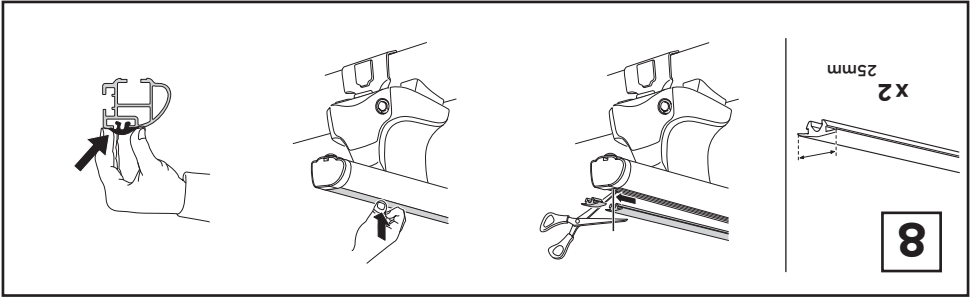

2

CITROËN Berlingo, 3/4-dr Van, 97-02, 03-08

CITROËN Xsara Picasso, 5-dr MPV, 00-03, 04-12*

PEUGEOT Partner, 3/4-dr Van, 97-02, 03-08

PEUGEOT Ranch, 3/4-dr Van, 97-02, 03-08

3

	W (mm)	Z (mm)	W (inch)	Z (inch)
CITROËN Berlingo , 3/4-dr Van, 97-02, 03-08	770	600	30 ³ / ₈	23 ⁵ / ₈
CITROËN Xsara Picasso , 5-dr MPV, 00-03, 04-12	320	700	12 ⁵ / ₈	27 ¹ / ₂
PEUGEOT Partner , 3/4-dr Van, 97-02, 03-08	770	600	30 ³ / ₈	23 ⁵ / ₈
PEUGEOT Ranch , 3/4-dr Van, 97-02, 03-08	770	600	30 ³ / ₈	23 ⁵ / ₈