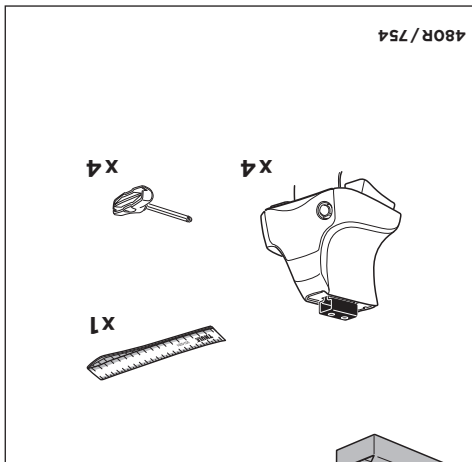

X mm Y mm X inch Y inch

6

CITROËN Berlingo, 3/4-dr Van, 97-02, 03-08
 PEUGEOT Partner, 3/4-dr Van, 97-02, 03-08
 CITROËN Xsara Picasso, 5-dr MPV, 00-03, 04-12
 PEUGEOT Ranch, 3/4-dr Van, 97-02, 03-08

891	$35 \frac{1}{8}$	PEUGEOT Ranch, 3/4-dr Van, 97-02, 03-08	
891	$35 \frac{1}{8}$	PEUGEOT Partner, 3/4-dr Van, 97-02, 03-08	
851	$33 \frac{1}{2}$	CITROËN Xsara Picasso, 5-dr MPV, 00-03, 04-12	
891	$35 \frac{1}{8}$	CITROËN Berlingo, 3/4-dr Van, 97-02, 03-08	
			<div style="border: 1px solid black; width: 40px; height: 40px; display: flex; align-items: center; justify-content: center; margin: 0 auto;"> 3 </div>

- X1 5mm Allen key
- X4 Screws
- X4 Spacers
- X2 Small handles
- X2 Large handles

2

1

instructions

Kit 1184

CITROËN Berlingo, 3/4-dr Van, 97-02, 03-08
 CITROËN Xsara Picasso, 5-dr MPV, 00-03, 04-12*
 PEUGEOT Partner, 3/4-dr Van, 97-02, 03-08
 PEUGEOT Ranch, 3/4-dr Van, 97-02, 03-08