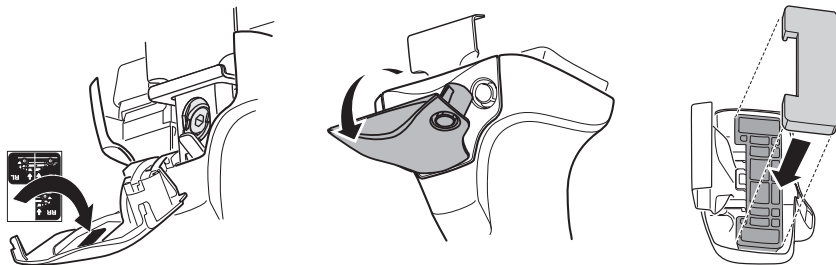

≈ 3 Nm

23 3/8	30 1/8	600	770	CITROËN Berlingo, 3/4-dr Van, 97-02, 03-08
23 3/8	30 1/8	600	770	PEUGEOT Partner, 3/4-dr Van, 97-02, 03-08
27 1/2	12 5/8	700	320	CITROËN Xsara Picasso, 5-dr MPV, 00-03, 04-12
23 3/8	30 1/8	600	770	CITROËN Berlingo, 3/4-dr Van, 97-02, 03-08

X mm Y mm X inch Y inch

6

CITROËN Berlingo, 3/4-dr Van, 97-02, 03-08
 PEUGEOT Partner, 3/4-dr Van, 97-02, 03-08
 CITROËN Xsara Picasso, 5-dr MPV, 00-03, 04-12
 PEUGEOT Ranch, 3/4-dr Van, 97-02, 03-08

891	$35 \frac{1}{8}$	PEUGEOT Ranch, 3/4-dr Van, 97-02, 03-08	
891	$35 \frac{1}{8}$	PEUGEOT Partner, 3/4-dr Van, 97-02, 03-08	
851	$33 \frac{1}{2}$	CITROËN Xsara Picasso, 5-dr MPV, 00-03, 04-12	
891	$35 \frac{1}{8}$	CITROËN Berlingo, 3/4-dr Van, 97-02, 03-08	
			<div style="border: 1px solid black; width: 40px; height: 40px; display: flex; align-items: center; justify-content: center; margin: 0 auto;"> 3 </div>