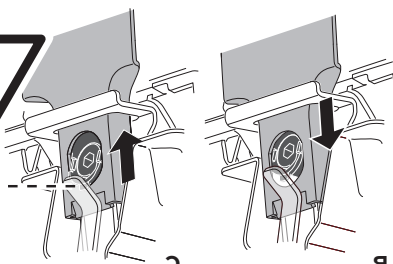

≈ 3 Nm

23 3/8	30 1/8	600	770	CITROËN Berlingo, 3/4-dr Van, 97-02, 03-08
23 3/8	30 1/8	600	770	PEUGEOT Partner, 3/4-dr Van, 97-02, 03-08
27 1/2	12 5/8	700	320	CITROËN Xsara Picasso, 5-dr MPV, 00-03, 04-12
23 3/8	30 1/8	600	770	CITROËN Berlingo, 3/4-dr Van, 97-02, 03-08

X mm Y mm X inch Y inch

6

CITROËN Berlingo, 3/4-dr Van, 97-02, 03-08
 PEUGEOT Partner, 3/4-dr Van, 97-02, 03-08
 CITROËN Xsara Picasso, 5-dr MPV, 00-03, 04-12
 PEUGEOT Ranch, 3/4-dr Van, 97-02, 03-08

891	$35 \frac{1}{8}$	PEUGEOT Ranch, 3/4-dr Van, 97-02, 03-08	
891	$35 \frac{1}{8}$	PEUGEOT Partner, 3/4-dr Van, 97-02, 03-08	
851	$33 \frac{1}{2}$	CITROËN Xsara Picasso, 5-dr MPV, 00-03, 04-12	
891	$35 \frac{1}{8}$	CITROËN Berlingo, 3/4-dr Van, 97-02, 03-08	
			<div style="border: 1px solid black; width: 40px; height: 40px; display: flex; align-items: center; justify-content: center; margin: 0 auto;"> 3 </div>