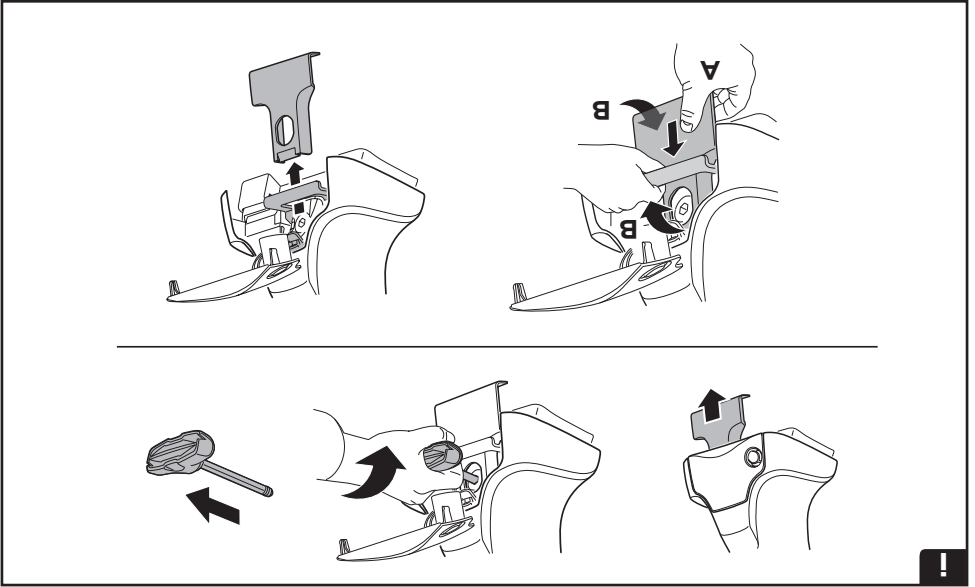

2

CITROËN Berlingo, 3/4-dr Van, 97-02, 03-08

CITROËN Xsara Picasso, 5-dr MPV, 00-03, 04-12*

PEUGEOT Partner, 3/4-dr Van, 97-02, 03-08

PEUGEOT Ranch, 3/4-dr Van, 97-02, 03-08

3

	W (mm)	Z (mm)	W (inch)	Z (inch)
CITROËN Berlingo , 3/4-dr Van, 97-02, 03-08	770	600	30 ³ / ₈	23 ⁵ / ₈
CITROËN Xsara Picasso , 5-dr MPV, 00-03, 04-12	320	700	12 ⁵ / ₈	27 ¹ / ₂
PEUGEOT Partner , 3/4-dr Van, 97-02, 03-08	770	600	30 ³ / ₈	23 ⁵ / ₈
PEUGEOT Ranch , 3/4-dr Van, 97-02, 03-08	770	600	30 ³ / ₈	23 ⁵ / ₈