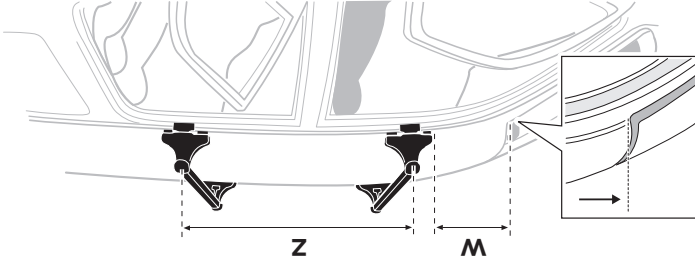

23 3/8	30 1/8	600	770	CITROËN Berlingo, 3/4-dr Van, 97-02, 03-08
23 3/8	30 1/8	600	770	PEUGEOT Partner, 3/4-dr Van, 97-02, 03-08
27 1/2	12 5/8	700	320	CITROËN Xsara Picasso, 5-dr MPV, 00-03, 04-12
23 3/8	30 1/8	600	770	CITROËN Berlingo, 3/4-dr Van, 97-02, 03-08

X mm   Y mm   X inch   Y inch

6