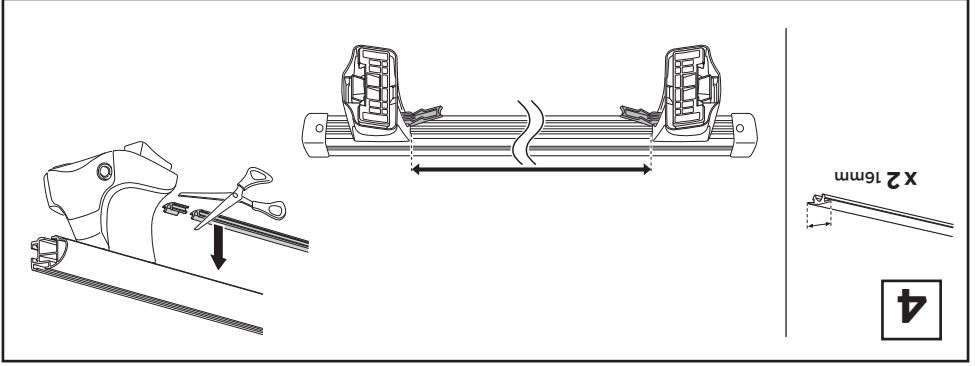

≈ 3 Nm

23 3/8	30 1/8	600	770	CITROËN Berlingo, 3/4-dr Van, 97-02, 03-08
23 3/8	30 1/8	600	770	PEUGEOT Partner, 3/4-dr Van, 97-02, 03-08
27 1/2	12 5/8	700	320	CITROËN Xsara Picasso, 5-dr MPV, 00-03, 04-12
23 3/8	30 1/8	600	770	CITROËN Berlingo, 3/4-dr Van, 97-02, 03-08

X mm Y mm X inch Y inch

6

CITROËN Berlingo, 3/4-dr Van, 97-02, 03-08
 PEUGEOT Partner, 3/4-dr Van, 97-02, 03-08
 CITROËN Xsara Picasso, 5-dr MPV, 00-03, 04-12
 PEUGEOT Ranch, 3/4-dr Van, 97-02, 03-08

891	$35 \frac{1}{8}$	PEUGEOT Ranch, 3/4-dr Van, 97-02, 03-08	
891	$35 \frac{1}{8}$	PEUGEOT Partner, 3/4-dr Van, 97-02, 03-08	
851	$33 \frac{1}{2}$	CITROËN Xsara Picasso, 5-dr MPV, 00-03, 04-12	
891	$35 \frac{1}{8}$	CITROËN Berlingo, 3/4-dr Van, 97-02, 03-08	
			<div style="border: 1px solid black; width: 40px; height: 40px; display: flex; align-items: center; justify-content: center; margin: 0 auto;"> 3 </div>