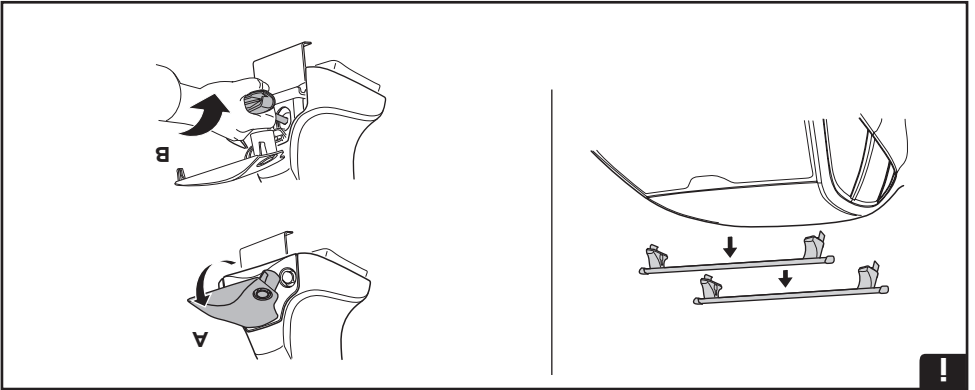

2

CITROËN Berlingo, 3/4-dr Van, 97-02, 03-08

CITROËN Xsara Picasso, 5-dr MPV, 00-03, 04-12*

PEUGEOT Partner, 3/4-dr Van, 97-02, 03-08

PEUGEOT Ranch, 3/4-dr Van, 97-02, 03-08

3

	W (mm)	Z (mm)	W (inch)	Z (inch)
CITROËN Berlingo , 3/4-dr Van, 97-02, 03-08	770	600	30 ³ / ₈	23 ⁵ / ₈
CITROËN Xsara Picasso , 5-dr MPV, 00-03, 04-12	320	700	12 ⁵ / ₈	27 ¹ / ₂
PEUGEOT Partner , 3/4-dr Van, 97-02, 03-08	770	600	30 ³ / ₈	23 ⁵ / ₈
PEUGEOT Ranch , 3/4-dr Van, 97-02, 03-08	770	600	30 ³ / ₈	23 ⁵ / ₈