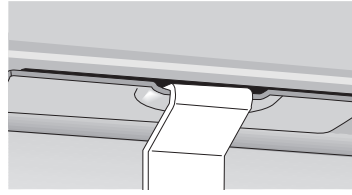

23 3/8	30 1/8	600	770	CITROËN Berlingo, 3/4-dr Van, 97-02, 03-08
23 3/8	30 1/8	600	770	PEUGEOT Partner, 3/4-dr Van, 97-02, 03-08
27 1/2	12 5/8	700	320	CITROËN Xsara Picasso, 5-dr MPV, 00-03, 04-12
23 3/8	30 1/8	600	770	CITROËN Berlingo, 3/4-dr Van, 97-02, 03-08

X mm   Y mm   X inch   Y inch

6