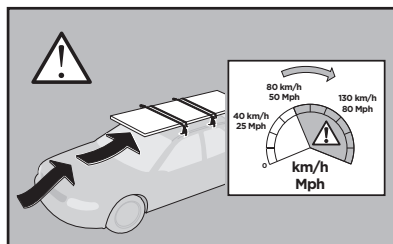

* without sunroof

ISO 11154-E

141184
C.20150920
519-1184-02

Bring your life
thule.com

346 x 4

22 x 4

x1

x1