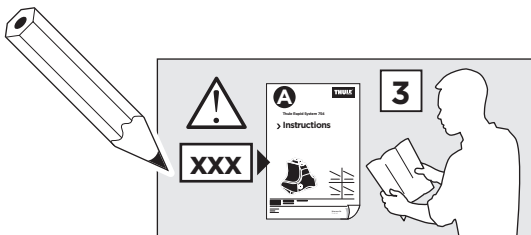

2

CITROËN Berlingo, 3/4-dr Van, 97-02, 03-08

CITROËN Xsara Picasso, 5-dr MPV, 00-03, 04-12*

PEUGEOT Partner, 3/4-dr Van, 97-02, 03-08

PEUGEOT Ranch, 3/4-dr Van, 97-02, 03-08