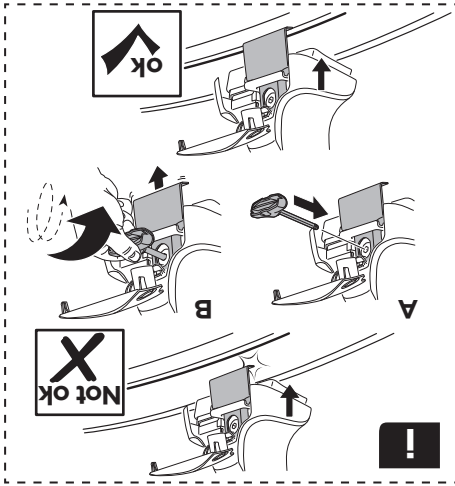

23 3/8	30 1/8	600	770	CITROËN Berlingo, 3/4-dr Van, 97-02, 03-08
23 3/8	30 1/8	600	770	PEUGEOT Partner, 3/4-dr Van, 97-02, 03-08
27 1/2	12 5/8	700	320	CITROËN Xsara Picasso, 5-dr MPV, 00-03, 04-12
23 3/8	30 1/8	600	770	CITROËN Berlingo, 3/4-dr Van, 97-02, 03-08

X mm   Y mm   X inch   Y inch