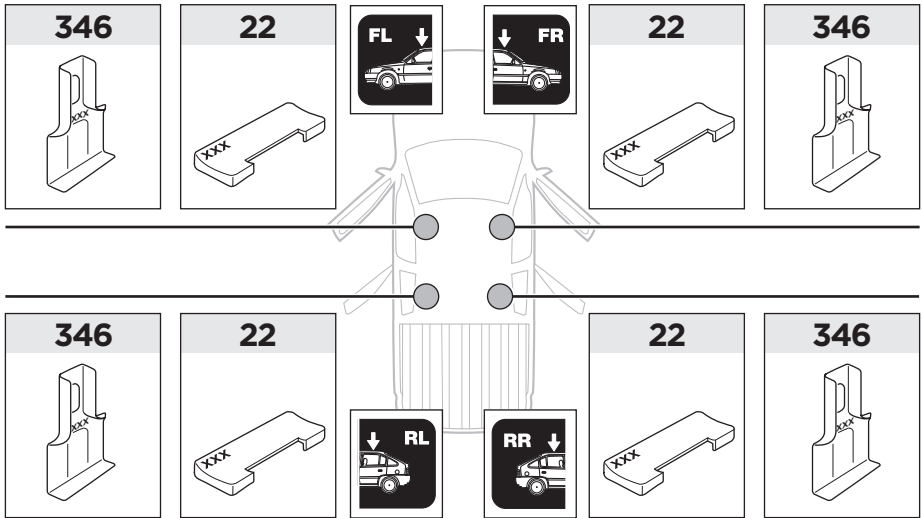

1

	X (scale)	X (mm)	X (inch)
CITROËN Berlingo , 3/4-dr Van, 97-02, 03-08	23,5	886	34 ⁷ / ₈
CITROËN Xsara Picasso , 5-dr MPV, 00-03, 04-12	21	861	33 ⁷ / ₈
PEUGEOT Partner , 3/4-dr Van, 97-02, 03-08	23,5	886	34 ⁷ / ₈
PEUGEOT Ranch , 3/4-dr Van, 97-02, 03-08	23,5	886	34 ⁷ / ₈

	Y (scale)	Y (mm)	Y (inch)
CITROËN Berlingo , 3/4-dr Van, 97-02, 03-08	24	891	35 ¹ / ₈
CITROËN Xsara Picasso , 5-dr MPV, 00-03, 04-12	20	851	33 ¹ / ₂
PEUGEOT Partner , 3/4-dr Van, 97-02, 03-08	24	891	35 ¹ / ₈
PEUGEOT Ranch , 3/4-dr Van, 97-02, 03-08	24	891	35 ¹ / ₈

2

CITROËN Berlingo, 3/4-dr Van, 97-02, 03-08

CITROËN Xsara Picasso, 5-dr MPV, 00-03, 04-12*

PEUGEOT Partner, 3/4-dr Van, 97-02, 03-08

PEUGEOT Ranch, 3/4-dr Van, 97-02, 03-08

3

	W (mm)	Z (mm)	W (inch)	Z (inch)
CITROËN Berlingo , 3/4-dr Van, 97-02, 03-08	770	600	30 ³ / ₈	23 ⁵ / ₈
CITROËN Xsara Picasso , 5-dr MPV, 00-03, 04-12	320	700	12 ⁵ / ₈	27 ¹ / ₂
PEUGEOT Partner , 3/4-dr Van, 97-02, 03-08	770	600	30 ³ / ₈	23 ⁵ / ₈
PEUGEOT Ranch , 3/4-dr Van, 97-02, 03-08	770	600	30 ³ / ₈	23 ⁵ / ₈