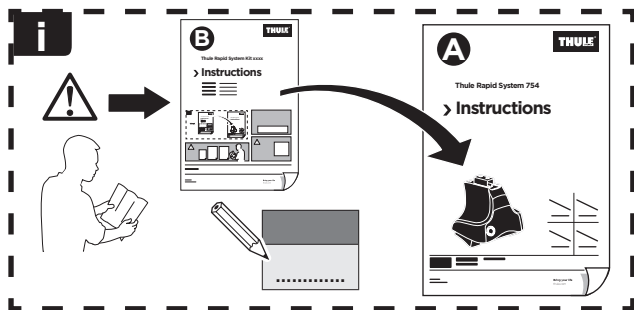

* without sunroof

ISO 11154-E

141184
C.20150920
519-1184-02

Bring your life
thule.com

346 x 4

22 x 4

x1

x1