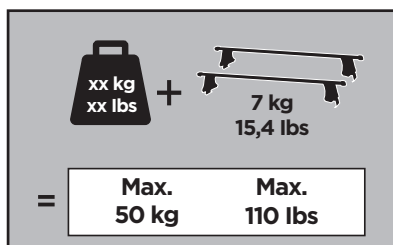

* without sunroof

ISO 11154-E

141184
C.20150920
519-1184-02

Bring your life
thule.com

346 x 4

22 x 4

x1

x1

1

	X (scale)	X (mm)	X (inch)
CITROËN Berlingo , 3/4-dr Van, 97-02, 03-08	23,5	886	34 ⁷ / ₈
CITROËN Xsara Picasso , 5-dr MPV, 00-03, 04-12	21	861	33 ⁷ / ₈
PEUGEOT Partner , 3/4-dr Van, 97-02, 03-08	23,5	886	34 ⁷ / ₈
PEUGEOT Ranch , 3/4-dr Van, 97-02, 03-08	23,5	886	34 ⁷ / ₈