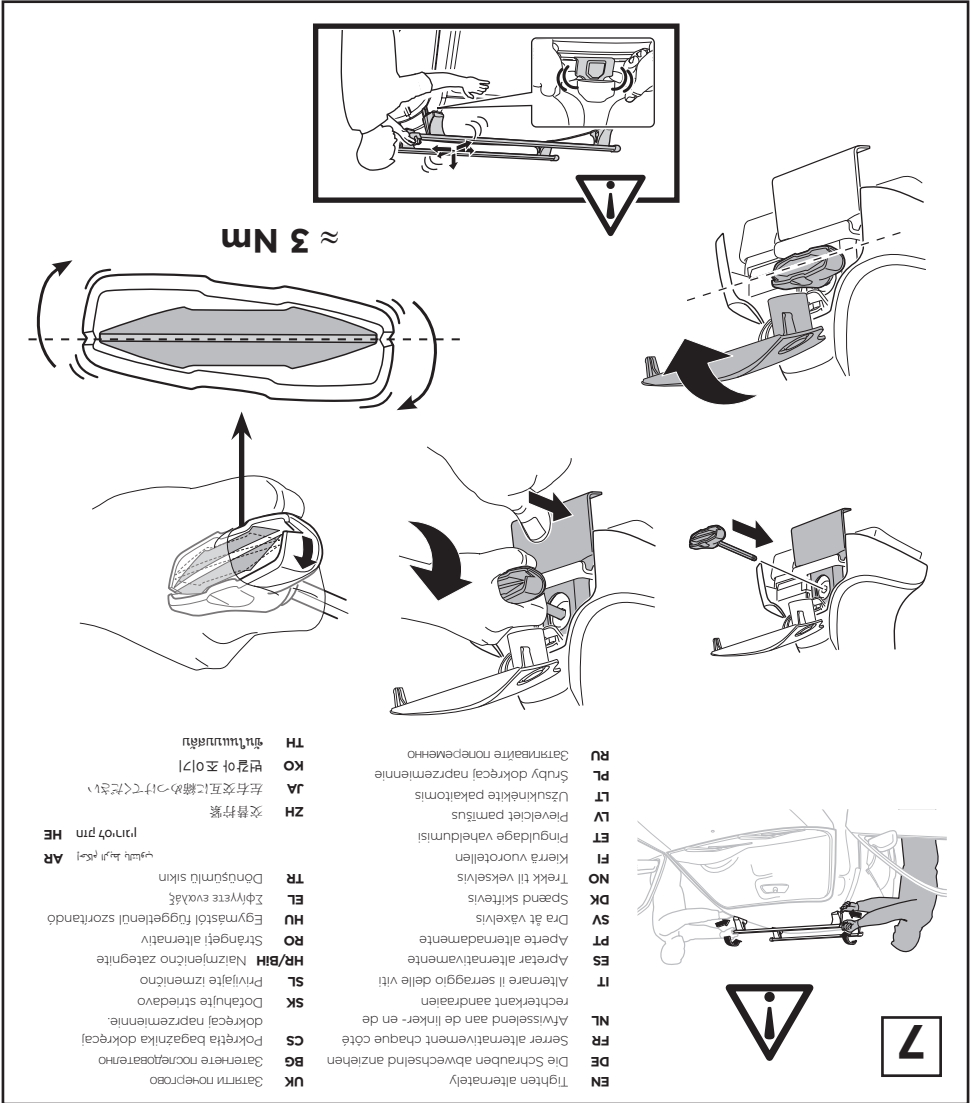

2

CITROËN Berlingo, 3/4-dr Van, 97-02, 03-08

CITROËN Xsara Picasso, 5-dr MPV, 00-03, 04-12*

PEUGEOT Partner, 3/4-dr Van, 97-02, 03-08

PEUGEOT Ranch, 3/4-dr Van, 97-02, 03-08

3

	W (mm)	Z (mm)	W (inch)	Z (inch)
CITROËN Berlingo , 3/4-dr Van, 97-02, 03-08	770	600	30 ³ / ₈	23 ⁵ / ₈
CITROËN Xsara Picasso , 5-dr MPV, 00-03, 04-12	320	700	12 ⁵ / ₈	27 ¹ / ₂
PEUGEOT Partner , 3/4-dr Van, 97-02, 03-08	770	600	30 ³ / ₈	23 ⁵ / ₈
PEUGEOT Ranch , 3/4-dr Van, 97-02, 03-08	770	600	30 ³ / ₈	23 ⁵ / ₈