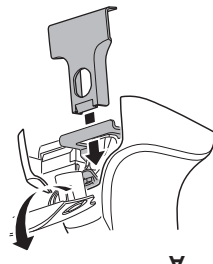

≈ 3 Nm

23 3/8	30 1/8	600	770	CITROËN Berlingo, 3/4-dr Van, 97-02, 03-08
23 3/8	30 1/8	600	770	PEUGEOT Partner, 3/4-dr Van, 97-02, 03-08
27 1/2	12 5/8	700	320	CITROËN Xsara Picasso, 5-dr MPV, 00-03, 04-12
23 3/8	30 1/8	600	770	CITROËN Berlingo, 3/4-dr Van, 97-02, 03-08

X mm Y mm X inch Y inch

6

CITROËN Berlingo, 3/4-dr Van, 97-02, 03-08
 PEUGEOT Partner, 3/4-dr Van, 97-02, 03-08
 CITROËN Xsara Picasso, 5-dr MPV, 00-03, 04-12
 PEUGEOT Ranch, 3/4-dr Van, 97-02, 03-08

891	$35 \frac{1}{8}$	PEUGEOT Ranch, 3/4-dr Van, 97-02, 03-08	
891	$35 \frac{1}{8}$	PEUGEOT Partner, 3/4-dr Van, 97-02, 03-08	
851	$33 \frac{1}{2}$	CITROËN Xsara Picasso, 5-dr MPV, 00-03, 04-12	
891	$35 \frac{1}{8}$	CITROËN Berlingo, 3/4-dr Van, 97-02, 03-08	
			<div style="border: 1px solid black; width: 40px; height: 40px; display: flex; align-items: center; justify-content: center; margin: 0 auto;"> 3 </div>