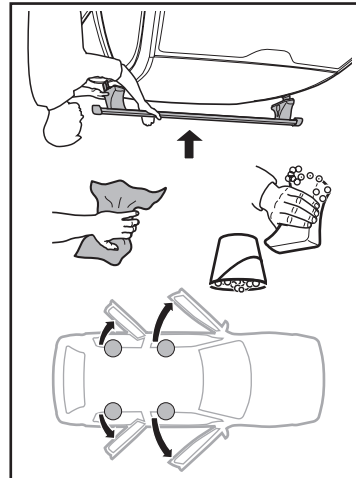

23 3/8	30 1/8	600	770	CITROËN Berlingo, 3/4-dr Van, 97-02, 03-08
23 3/8	30 1/8	600	770	PEUGEOT Partner, 3/4-dr Van, 97-02, 03-08
27 1/2	12 5/8	700	320	CITROËN Xsara Picasso, 5-dr MPV, 00-03, 04-12
23 3/8	30 1/8	600	770	CITROËN Berlingo, 3/4-dr Van, 97-02, 03-08

X mm   Y mm   X inch   Y inch