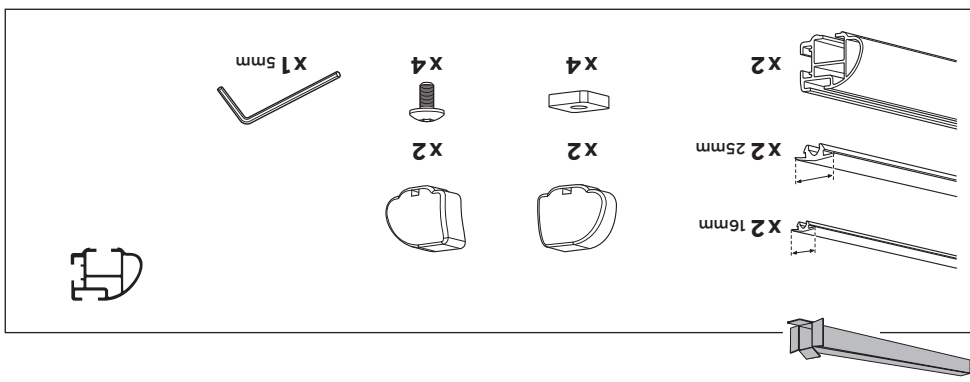

X mm Y mm X inch Y inch

6

CITROËN Berlingo, 3/4-dr Van, 97-02, 03-08
 PEUGEOT Partner, 3/4-dr Van, 97-02, 03-08
 CITROËN Xsara Picasso, 5-dr MPV, 00-03, 04-12
 PEUGEOT Ranch, 3/4-dr Van, 97-02, 03-08

891	$35 \frac{1}{8}$	PEUGEOT Ranch, 3/4-dr Van, 97-02, 03-08	
891	$35 \frac{1}{8}$	PEUGEOT Partner, 3/4-dr Van, 97-02, 03-08	
851	$33 \frac{1}{2}$	CITROËN Xsara Picasso, 5-dr MPV, 00-03, 04-12	
891	$35 \frac{1}{8}$	CITROËN Berlingo, 3/4-dr Van, 97-02, 03-08	
			<div style="border: 1px solid black; width: 40px; height: 40px; display: flex; align-items: center; justify-content: center; margin: 0 auto;"> 3 </div>

- X1 5mm Allen key
- X4 Screws
- X4 Spacers
- X2 Small handles
- X2 Large handles

2

1

instructions

Kit 1184

CITROËN Berlingo, 3/4-dr Van, 97-02, 03-08
 CITROËN Xsara Picasso, 5-dr MPV, 00-03, 04-12*
 PEUGEOT Partner, 3/4-dr Van, 97-02, 03-08
 PEUGEOT Ranch, 3/4-dr Van, 97-02, 03-08