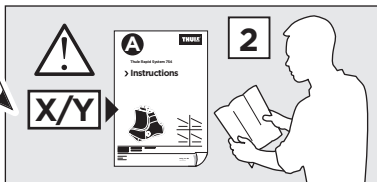

346 x 4

22 x 4

x1

x1

1

	X (scale)	X (mm)	X (inch)
CITROËN Berlingo, 3/4-dr Van, 97-02, 03-08	23,5	886	34 ⁷/₈
CITROËN Xsara Picasso, 5-dr MPV, 00-03, 04-12	21	861	33 ⁷/₈
PEUGEOT Partner, 3/4-dr Van, 97-02, 03-08	23,5	886	34 ⁷/₈
PEUGEOT Ranch, 3/4-dr Van, 97-02, 03-08	23,5	886	34 ⁷/₈

	Y (scale)	Y (mm)	Y (inch)
CITROËN Berlingo, 3/4-dr Van, 97-02, 03-08	24	891	35 ¹/₈
CITROËN Xsara Picasso, 5-dr MPV, 00-03, 04-12	20	851	33 ¹/₂
PEUGEOT Partner, 3/4-dr Van, 97-02, 03-08	24	891	35 ¹/₈
PEUGEOT Ranch, 3/4-dr Van, 97-02, 03-08	24	891	35 ¹/₈