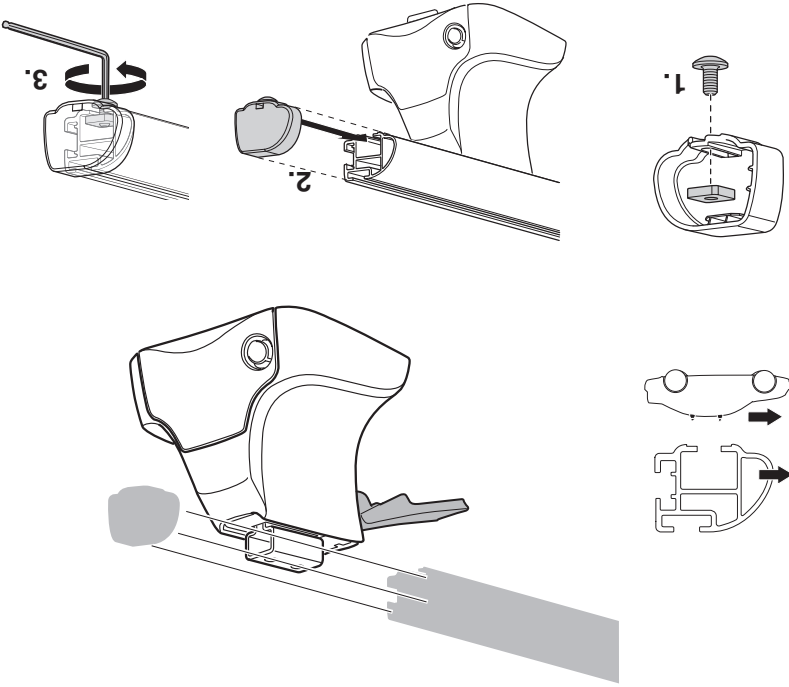

X mm Y mm X inch Y inch

6

CITROËN Berlingo, 3/4-dr Van, 97-02, 03-08
 PEUGEOT Partner, 3/4-dr Van, 97-02, 03-08
 CITROËN Xsara Picasso, 5-dr MPV, 00-03, 04-12
 PEUGEOT Ranch, 3/4-dr Van, 97-02, 03-08

891	$35 \frac{1}{8}$	PEUGEOT Ranch, 3/4-dr Van, 97-02, 03-08	
891	$35 \frac{1}{8}$	PEUGEOT Partner, 3/4-dr Van, 97-02, 03-08	
851	$33 \frac{1}{2}$	CITROËN Xsara Picasso, 5-dr MPV, 00-03, 04-12	
891	$35 \frac{1}{8}$	CITROËN Berlingo, 3/4-dr Van, 97-02, 03-08	
			<div style="border: 1px solid black; width: 40px; height: 40px; display: flex; align-items: center; justify-content: center; margin: 0 auto;"> 3 </div>

- X1 5mm Allen key
- X4 Screws
- X4 Spacers
- X2 Small handles
- X2 Large handles

2

1

instructions

Kit 1184

CITROËN Berlingo, 3/4-dr Van, 97-02, 03-08
 CITROËN Xsara Picasso, 5-dr MPV, 00-03, 04-12*
 PEUGEOT Partner, 3/4-dr Van, 97-02, 03-08
 PEUGEOT Ranch, 3/4-dr Van, 97-02, 03-08