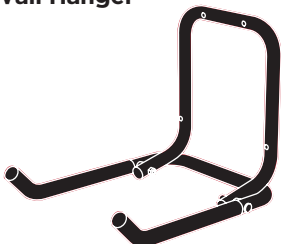

Thule Wall Hanger

9771