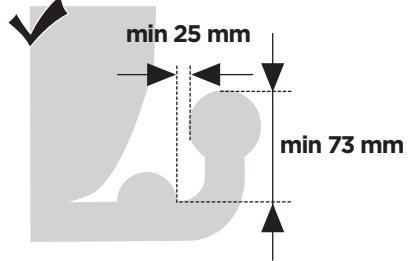

### CITY CRASH

Complies with ISO norm

**i**

22-80 mm

Your Key-Number

130 km/h

D.1

Aluminium  
or GGG40

Safety

min 40 mm

ok

min 25 mm

min 73 mm

Not ok

< 73 mm

**i**