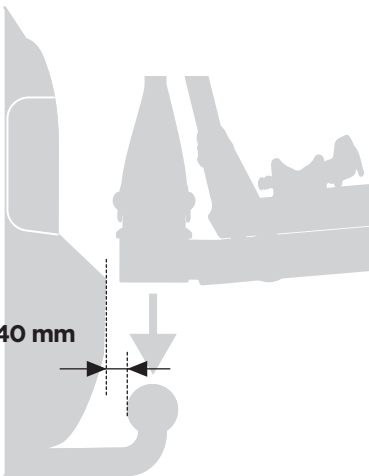

### CITY CRASH

Complies with ISO norm

**i**

22-80 mm

Your Key-Number

130 km/h

D.1

Aluminium  
or GGG40

Safety

min 40 mm

ok

min 25 mm

min 73 mm

Not ok

< 73 mm

**i**