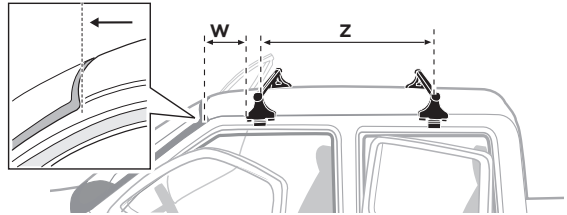

2

CHEVROLET Colorado, 4-dr Extended Cab, 15-

GMC Canyon, 4-dr Extended Cab, 15-

ISUZU D-Max, 4-dr Space Cab, 12-

ISUZU D-Max, 4-dr Extended Cab, 12-

3

	W (mm)	Z (mm)	W (inch)	Z (inch)
CHEVROLET Colorado , 4-dr Extended Cab, 15-	210	615	8 1/4	24 1/4
GMC Canyon , 4-dr Extended Cab, 15-	210	615	8 1/4	24 1/4
ISUZU D-Max , 4-dr Space Cab, 12-	250	670	9 7/8	26 3/8
ISUZU D-Max , 4-dr Extended Cab, 12-	250	670	9 7/8	26 3/8