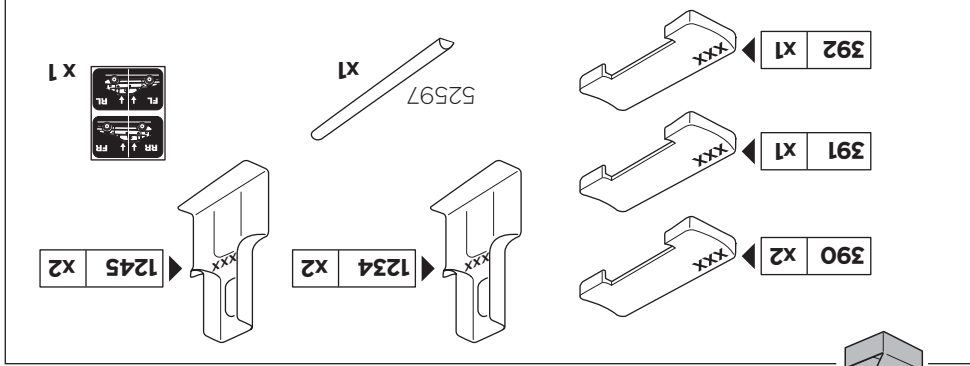

Y inch Y mm

1031	38	ISUZU D-Max, 4-dr Extended Cab, 12-
1031	38	ISUZU D-Max, 4-dr Space Cab, 12-
1031	38	GMC Canyon, 4-dr Extended Cab, 15-
1031	38	CHEVROLET Colorado, 4-dr Extended Cab, 15-

X inch X mm

- X1 5mm Allen key
- X4 Screws
- X4 Spacers
- X2 Handles (left)
- X2 Handles (right)

2

1

instructions

C.20150512.519-1714-03

Kit 1714

CHEVROLET Colorado, 4-dr Extended Cab, 15-
GMC Canyon, 4-dr Extended Cab, 15-
ISUZU D-Max, 4-dr Space Cab, 12-
ISUZU D-Max, 4-dr Extended Cab, 12-