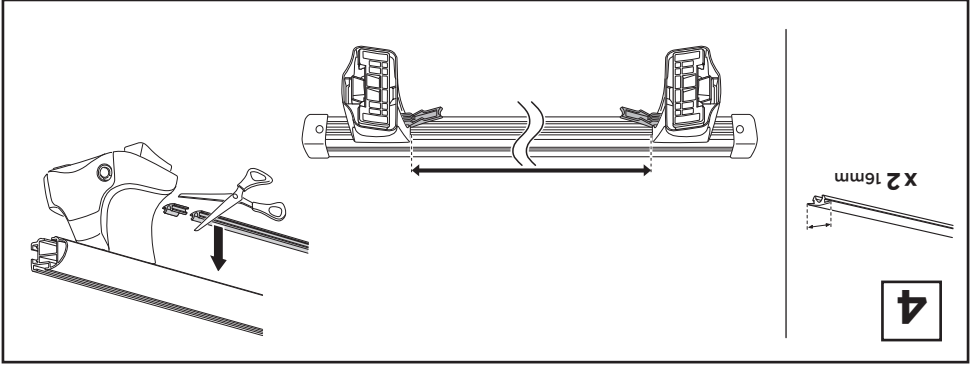

1011	36	ISUZU D-Max, 4-dr Extended Cab, 12-
1011	36	ISUZU D-Max, 4-dr Space Cab, 12-
1011	36	GMC Canyon, 4-dr Extended Cab, 15-
1011	36	CHEVROLET Colorado, 4-dr Extended Cab, 15-

Y inch Y mm

1031	38	ISUZU D-Max, 4-dr Extended Cab, 12-
1031	38	ISUZU D-Max, 4-dr Space Cab, 12-
1031	38	GMC Canyon, 4-dr Extended Cab, 15-
1031	38	CHEVROLET Colorado, 4-dr Extended Cab, 15-

X inch X mm