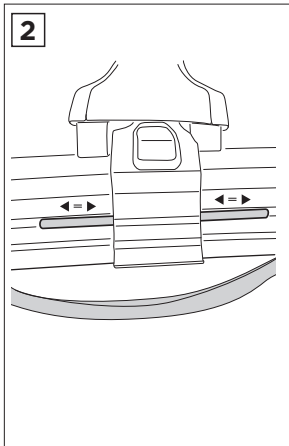

2

CHEVROLET Colorado, 4-dr Extended Cab, 15-

GMC Canyon, 4-dr Extended Cab, 15-

ISUZU D-Max, 4-dr Space Cab, 12-

ISUZU D-Max, 4-dr Extended Cab, 12-

3

	W (mm)	Z (mm)	W (inch)	Z (inch)
CHEVROLET Colorado , 4-dr Extended Cab, 15-	210	615	8 1/4	24 1/4
GMC Canyon , 4-dr Extended Cab, 15-	210	615	8 1/4	24 1/4
ISUZU D-Max , 4-dr Space Cab, 12-	250	670	9 7/8	26 3/8
ISUZU D-Max , 4-dr Extended Cab, 12-	250	670	9 7/8	26 3/8