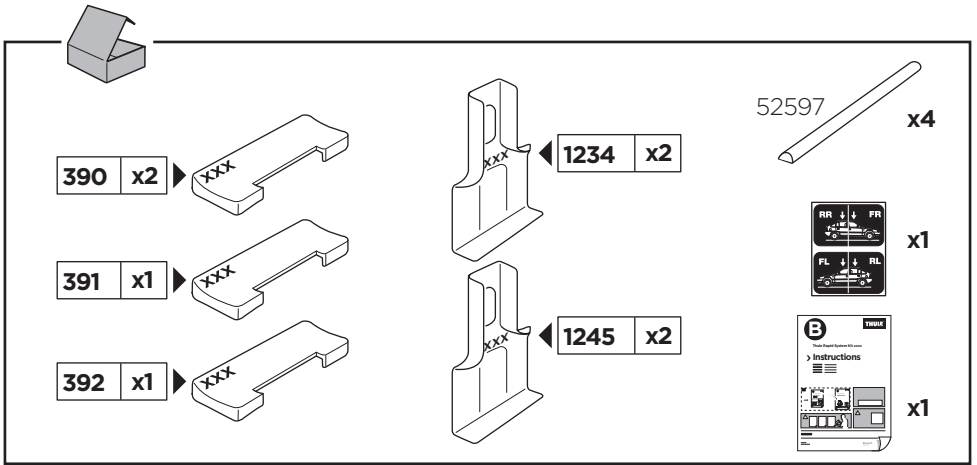

Thule Rapid System Kit 1714

> Instructions

CHEVROLET Colorado, 4-dr Extended Cab, 15-
GMC Canyon, 4-dr Extended Cab, 15-
ISUZU D-Max, 4-dr Space Cab, 12-
ISUZU D-Max, 4-dr Extended Cab, 12-

ISO 11154-E

141714
C.20150512
519-1714-03

Bring your life
thule.com

1

	X (scale)	X (mm)	X (inch)
CHEVROLET Colorado , 4-dr Extended Cab, 15-	38	1031	40 ⁵ / ₈
GMC Canyon , 4-dr Extended Cab, 15-	38	1031	40 ⁵ / ₈
ISUZU D-Max , 4-dr Space Cab, 12-	38	1031	40 ⁵ / ₈
ISUZU D-Max , 4-dr Extended Cab, 12-	38	1031	40 ⁵ / ₈