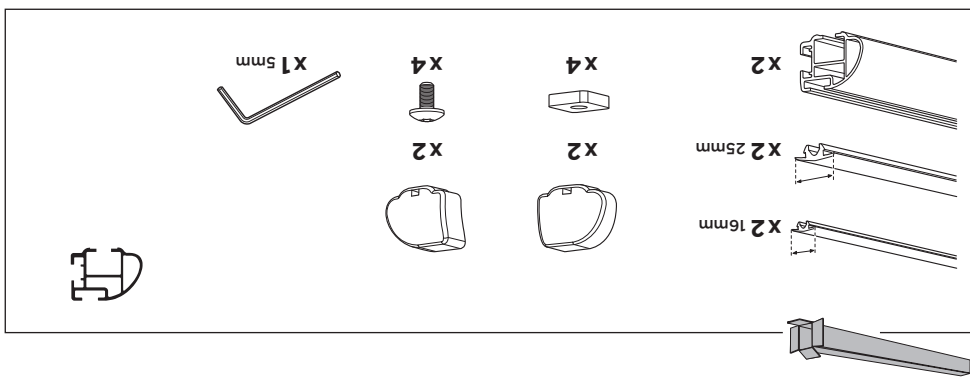

Y inch Y mm

1031	38	ISUZU D-Max, 4-dr Extended Cab, 12-
1031	38	ISUZU D-Max, 4-dr Space Cab, 12-
1031	38	GMC Canyon, 4-dr Extended Cab, 15-
1031	38	CHEVROLET Colorado, 4-dr Extended Cab, 15-

X inch X mm

- X1 5mm Allen key
- X4 Screws
- X4 Spacers
- X2 Handles (left)
- X2 Handles (right)

2

1

instructions

C.20150512.519-1714-03

Kit 1714

CHEVROLET Colorado, 4-dr Extended Cab, 15-
GMC Canyon, 4-dr Extended Cab, 15-
ISUZU D-Max, 4-dr Space Cab, 12-
ISUZU D-Max, 4-dr Extended Cab, 12-