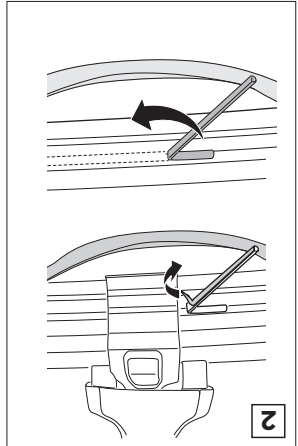

≈ 3 Nm

8

4

3

2

1

ISUZU D-Max, 4-dr Extended Cab, 12-	250 mm	670 mm	9 7/8"	26 3/8"
ISUZU D-Max, 4-dr Space Cab, 12-	250 mm	670 mm	9 7/8"	26 3/8"
GMC Canyon, 4-dr Extended Cab, 15-	210 mm	615 mm	8 1/4"	24 1/4"
CHEVROLET Colorado, 4-dr Extended Cab, 15-	210 mm	615 mm	8 1/4"	24 1/4"