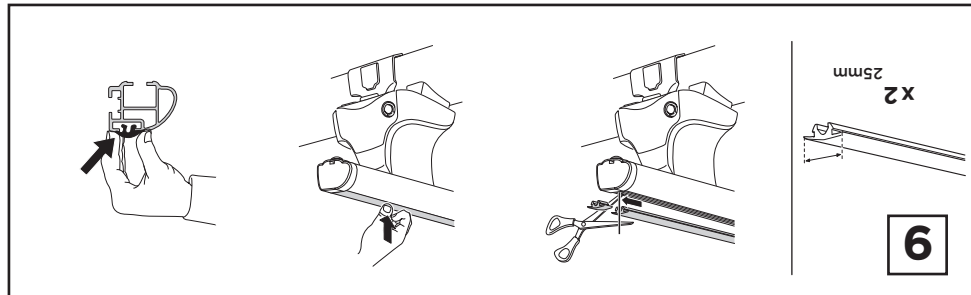

UK Заміняти по-черговою

BG Замениете по-последователно

CS Pokreťte bagazníka dookrecaj

FR Serrer alternativement chaque côté

NL Afwisselend aan de linker- en de rechterkant aandraaien

IT Alternare il serraggio delle viti

ES Aprete alternativamente

PT Aperte alternadamente

SV Dra åt växelvis

DK Spænd skiftevis

NO Trekk til vekselvis

FI Kierä vuorotellen

ET Pinguldage vaheldumisi!

LV Pievieciēt pamīšus

LT Užsūkninkite pakaitomis

PL Srdubj dokrecaj naprzemiennie

RU Заменяйте попеременно

ZH 交替拧紧

JA 左右交互に締めつけください

KO 번갈아 조이기

TH วนทีละด้าน

TR Dönüşümü sıkmak

EL εκφυγείτε εναλλάξ

HU Egyarástól függetlenül szorítandó

RO Strângeți alternativ

HR/BIH Naizmjenično zategnite

SK Dotiahnuť striedavo

SL Privijajte izmenično

AR ٤١٣٧٥٦ ٤١٣٧٥٦

HE 171403

≈ 3 Nm

8