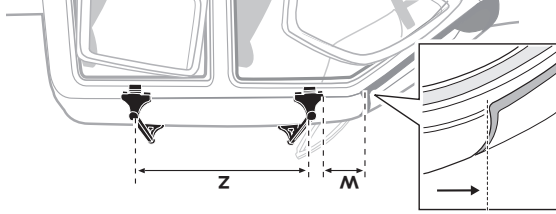

≈ 3 Nm

8

4

3

2

1

ISUZU D-Max, 4-dr Extended Cab, 12-	250 mm	670 mm	9 7/8"	26 3/8"
ISUZU D-Max, 4-dr Space Cab, 12-	250 mm	670 mm	9 7/8"	26 3/8"
GMC Canyon, 4-dr Extended Cab, 15-	210 mm	615 mm	8 1/4"	24 1/4"
CHEVROLET Colorado, 4-dr Extended Cab, 15-	210 mm	615 mm	8 1/4"	24 1/4"

X mm Y mm X inch Y inch

- ISUZU D-Max, 4-dr Extended Cab, 12-
- ISUZU D-Max, 4-dr Space Cab, 12-
- GMC Canyon, 4-dr Extended Cab, 15-
- CHEVROLET Colorado, 4-dr Extended Cab, 15-

1011	36	ISUZU D-Max, 4-dr Extended Cab, 12-
1011	36	ISUZU D-Max, 4-dr Space Cab, 12-
1011	36	GMC Canyon, 4-dr Extended Cab, 15-
1011	36	CHEVROLET Colorado, 4-dr Extended Cab, 15-