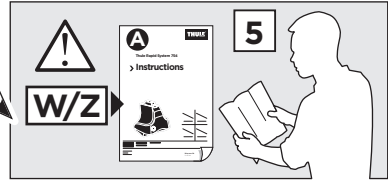

2

CHEVROLET Colorado, 4-dr Extended Cab, 15-

GMC Canyon, 4-dr Extended Cab, 15-

ISUZU D-Max, 4-dr Space Cab, 12-

ISUZU D-Max, 4-dr Extended Cab, 12-

3

	W (mm)	Z (mm)	W (inch)	Z (inch)
CHEVROLET Colorado , 4-dr Extended Cab, 15-	210	615	8 1/4	24 1/4
GMC Canyon , 4-dr Extended Cab, 15-	210	615	8 1/4	24 1/4
ISUZU D-Max , 4-dr Space Cab, 12-	250	670	9 7/8	26 3/8
ISUZU D-Max , 4-dr Extended Cab, 12-	250	670	9 7/8	26 3/8