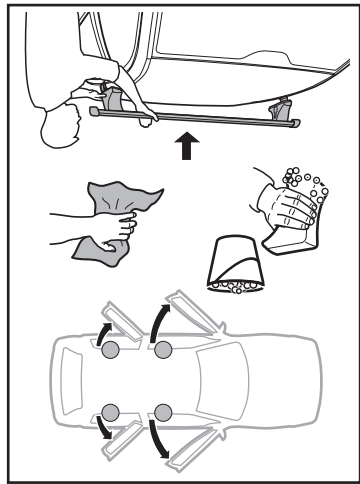

ISUZU D-Max, 4-dr Extended Cab, 12-	250 mm	670 mm	9 7/8"	26 3/8"
ISUZU D-Max, 4-dr Space Cab, 12-	250 mm	670 mm	9 7/8"	26 3/8"
GMC Canyon, 4-dr Extended Cab, 15-	210 mm	615 mm	8 1/4"	24 1/4"
CHEVROLET Colorado, 4-dr Extended Cab, 15-	210 mm	615 mm	8 1/4"	24 1/4"

X mm   Y mm   X inch   Y inch