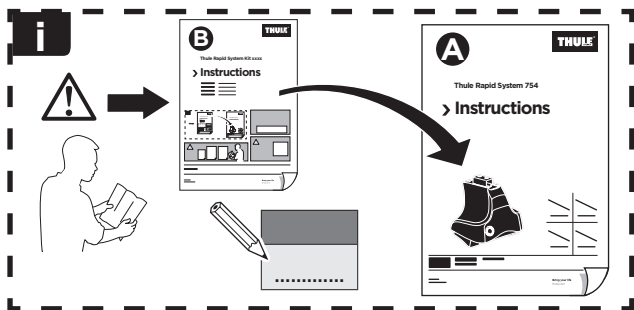

Thule Rapid System Kit 1714

> Instructions

CHEVROLET Colorado, 4-dr Extended Cab, 15-
GMC Canyon, 4-dr Extended Cab, 15-
ISUZU D-Max, 4-dr Space Cab, 12-
ISUZU D-Max, 4-dr Extended Cab, 12-

ISO 11154-E

141714
C.20150512
519-1714-03