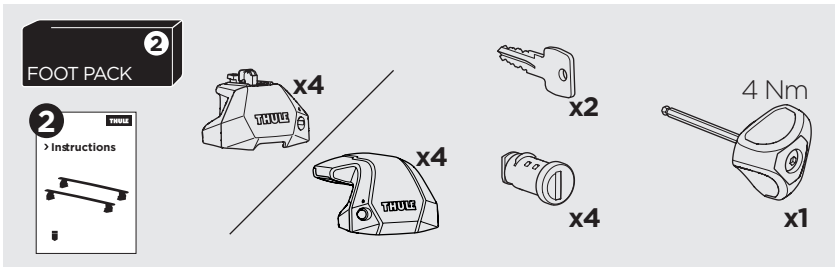

## Kit 187082

VOLKSWAGEN Multivan (T7), 4-dr MPV, 22-

ISO 11154-E

This kit is only for vehicles with fixpoint mounting.

1

2

3

4