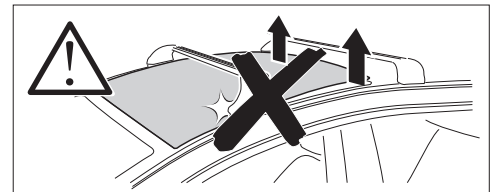

## Kit 187082

VOLKSWAGEN Multivan (T7), 4-dr MPV, 22-

ISO 11154-E

This kit is only for vehicles with fixpoint mounting.

1

2

3

4