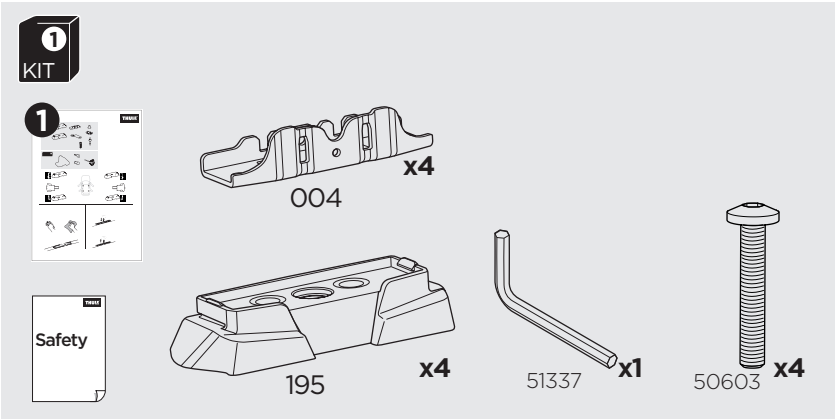

## Kit 187082

VOLKSWAGEN Multivan (T7), 4-dr MPV, 22-

ISO 11154-E

This kit is only for vehicles with fixpoint mounting.

1

2

3

4