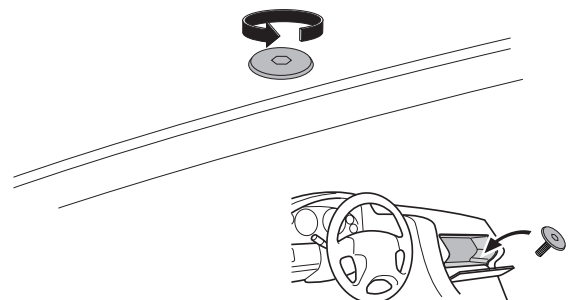

## Kit 187082

VOLKSWAGEN Multivan (T7), 4-dr MPV, 22-

ISO 11154-E

This kit is only for vehicles with fixpoint mounting.

1

2

3

4