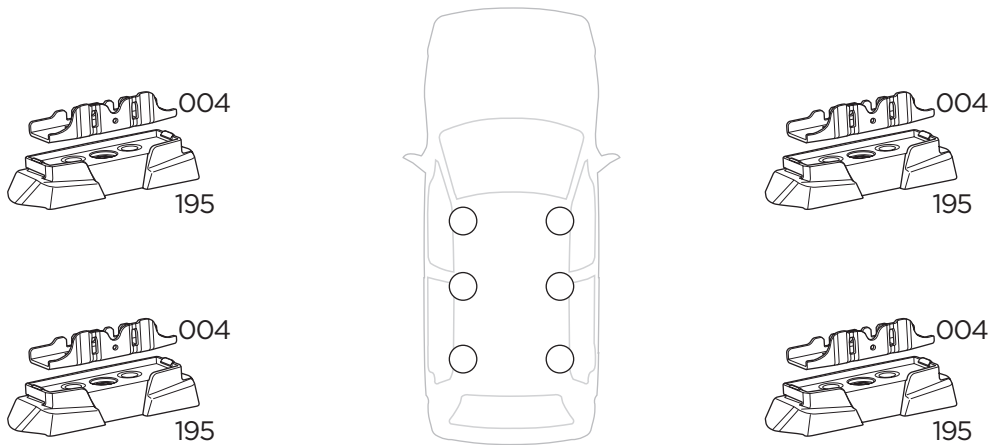

## Kit 187082

VOLKSWAGEN Multivan (T7), 4-dr MPV, 22-

ISO 11154-E

This kit is only for vehicles with fixpoint mounting.

1

2

3

4