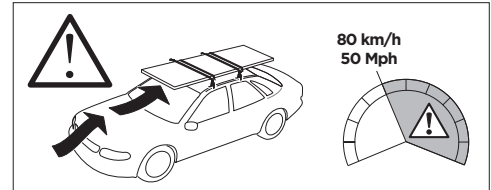

## Kit 187082

VOLKSWAGEN Multivan (T7), 4-dr MPV, 22-

ISO 11154-E

This kit is only for vehicles with fixpoint mounting.

1

2

3

4