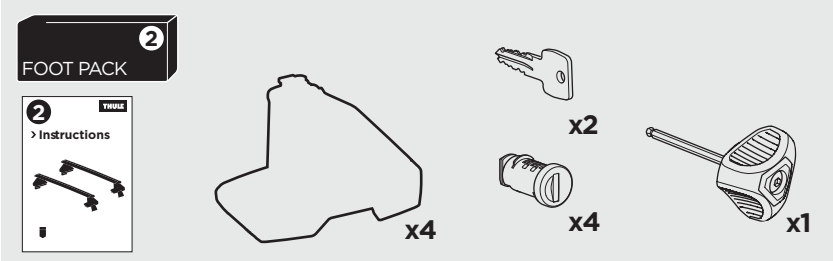

1

Kit 5091

TOYOTA Hilux, 4-dr Double Cab, 05-15

TOYOTA Vigo, 4-dr Double Cab, 04-15

ISO 11154-E

| | | | | | |
|---|--------------------|---------------|-----------------|----------------------|-----------------------|
| THULE WingBar Evo | THULE WingBar Edge | THULE WingBar | THULE SquareBar | Evo X (scale) | Edge X (scale) |
| TOYOTA Hilux, 4-dr Double Cab, 05-15 | | | | 45,5 | F |
| TOYOTA Vigo, 4-dr Double Cab, 04-15 | | | | 45,5 | F |

| | | | | | |
|---|----------------|--|--|--------------------------|--|
| THULE ProBar | THULE SlideBar | | | X (mm/inch) | |
| TOYOTA Hilux, 4-dr Double Cab, 05-15 | | | | 1106 mm / 43 1/2" | |
| TOYOTA Vigo, 4-dr Double Cab, 04-15 | | | | 1106 mm / 43 1/2" | |

| | W (mm/inch) | Z (mm/inch) |
|---|---------------------|------------------------|
| TOYOTA Hilux, 4-dr Double Cab, 05-15 | 710 mm / 28" | 245 mm / 9 5/8" |
| TOYOTA Vigo, 4-dr Double Cab, 04-15 | 710 mm / 28" | 245 mm / 9 5/8" |