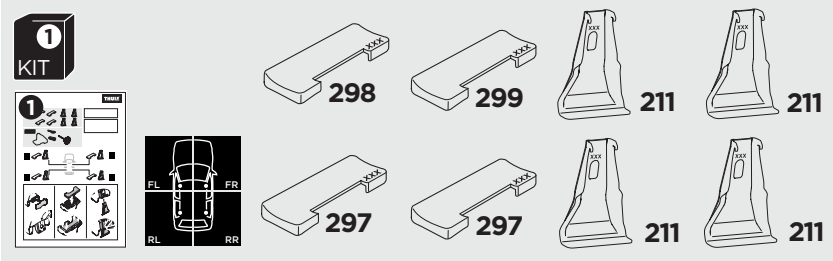

1

Kit 5091

TOYOTA Hilux, 4-dr Double Cab, 05-15

TOYOTA Vigo, 4-dr Double Cab, 04-15

ISO 11154-E

| | | | | | |
|---|--------------------|---------------|-----------------|----------------------|-----------------------|
| THULE WingBar Evo | THULE WingBar Edge | THULE WingBar | THULE SquareBar | Evo X (scale) | Edge X (scale) |
| TOYOTA Hilux, 4-dr Double Cab, 05-15 | | | | 45,5 | F |
| TOYOTA Vigo, 4-dr Double Cab, 04-15 | | | | 45,5 | F |

| | | | | | |
|---|----------------|--|--|--------------------------|--|
| THULE ProBar | THULE SlideBar | | | X (mm/inch) | |
| TOYOTA Hilux, 4-dr Double Cab, 05-15 | | | | 1106 mm / 43 1/2" | |
| TOYOTA Vigo, 4-dr Double Cab, 04-15 | | | | 1106 mm / 43 1/2" | |

| | W (mm/inch) | Z (mm/inch) |
|---|---------------------|------------------------|
| TOYOTA Hilux, 4-dr Double Cab, 05-15 | 710 mm / 28" | 245 mm / 9 5/8" |
| TOYOTA Vigo, 4-dr Double Cab, 04-15 | 710 mm / 28" | 245 mm / 9 5/8" |