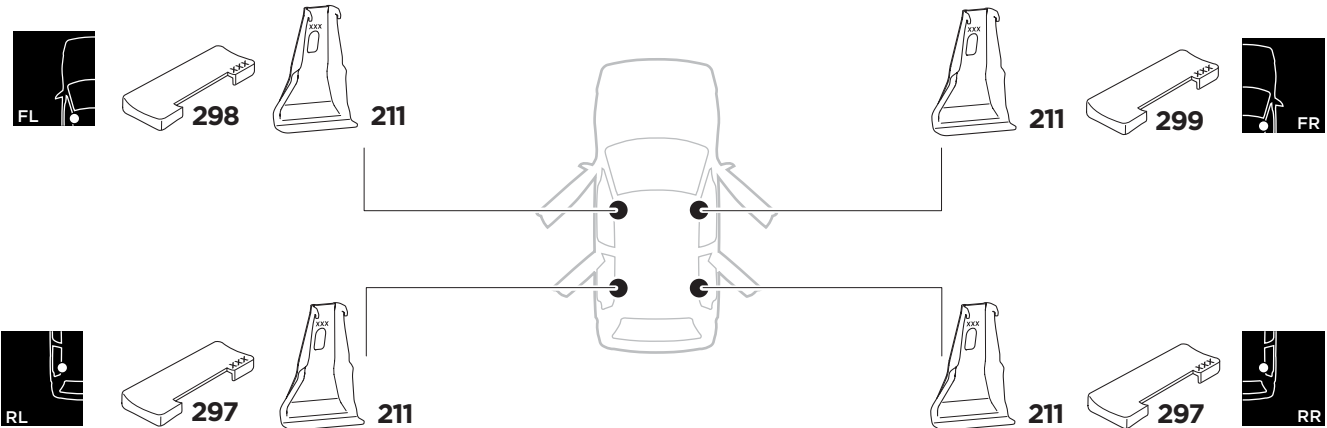

1

Kit 5091

TOYOTA Hilux, 4-dr Double Cab, 05-15

TOYOTA Vigo, 4-dr Double Cab, 04-15

ISO 11154-E

| | | | | | |
|---|--------------------|---------------|-----------------|----------------------|-----------------------|
| THULE WingBar Evo | THULE WingBar Edge | THULE WingBar | THULE SquareBar | Evo X (scale) | Edge X (scale) |
| TOYOTA Hilux, 4-dr Double Cab, 05-15 | | | | 45,5 | F |
| TOYOTA Vigo, 4-dr Double Cab, 04-15 | | | | 45,5 | F |

| | | | | | |
|---|----------------|--|--|--------------------------|--|
| THULE ProBar | THULE SlideBar | | | X (mm/inch) | |
| TOYOTA Hilux, 4-dr Double Cab, 05-15 | | | | 1106 mm / 43 1/2" | |
| TOYOTA Vigo, 4-dr Double Cab, 04-15 | | | | 1106 mm / 43 1/2" | |

| | | | | | |
|---|----------------|--|--|--------------------------|--|
| THULE ProBar | THULE SlideBar | | | Y (mm/inch) | |
| TOYOTA Hilux, 4-dr Double Cab, 05-15 | | | | 1096 mm / 43 1/8" | |
| TOYOTA Vigo, 4-dr Double Cab, 04-15 | | | | 1096 mm / 43 1/8" | |

| | W (mm/inch) | Z (mm/inch) |
|---|---------------------|------------------------|
| TOYOTA Hilux, 4-dr Double Cab, 05-15 | 710 mm / 28" | 245 mm / 9 5/8" |
| TOYOTA Vigo, 4-dr Double Cab, 04-15 | 710 mm / 28" | 245 mm / 9 5/8" |