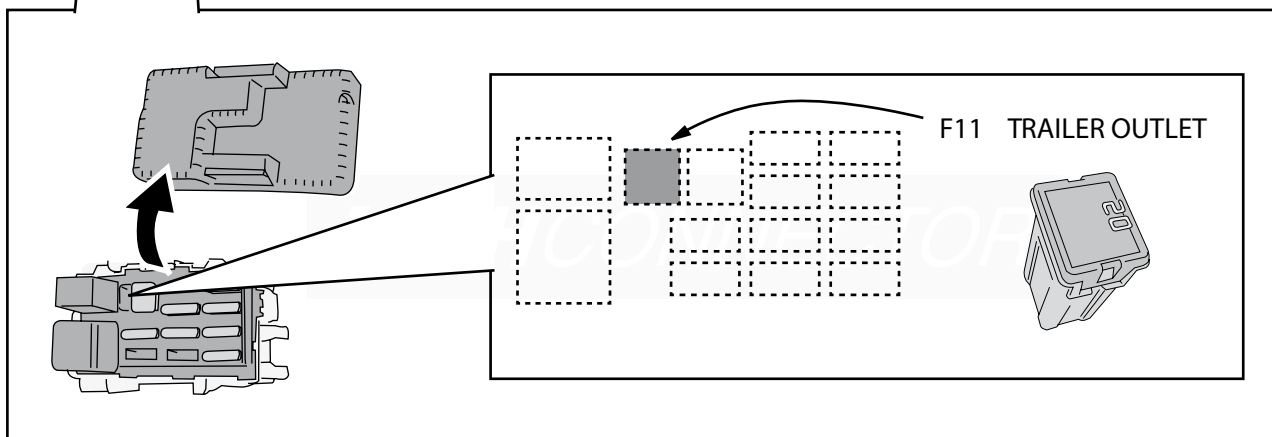

5

INFO

For OE-installed
PDC