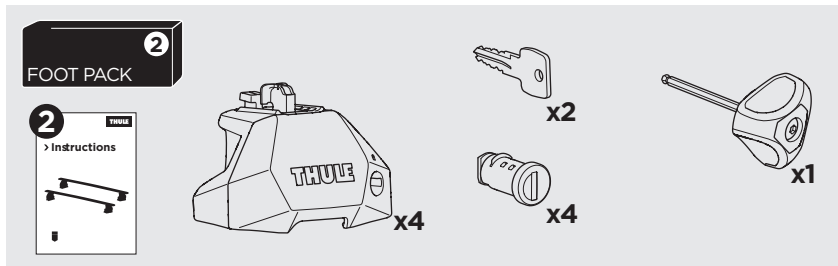

1

Kit 187019

MERCEDES Vito, 4-dr VAN, 04-14, 15-

ISO 11154-E

This kit is only for vehicles with fixpoint mounting.

1

2

3