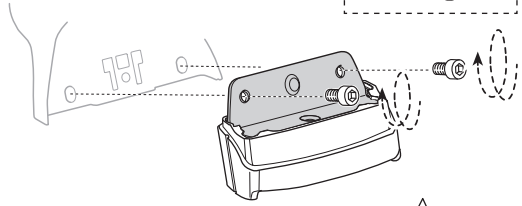

2

A

B

1. **EN** Only a few turns
   DE Nur wenige Umdrehungen
   FR Quelques tours uniquement
   NL Slechts enkele slagen
   IT Solo qualche giro
   ES Sólo algunas vueltas
   PT Noções básicas
   SV Endast några varv
   DK Kun nogle få omgange
   NE Bare noen få omdreinger
   FI Vain muutama kierros
   ET Ainult mõni pööre
   LV Tikai dažī apgriezieni
   LT Tik keli pasukimai
   PL Wystarczy kilka obrotów
   RU Только несколько оборотов

1. **UK** Лише декілька обертів
   BG Само няколко завъртания
   CS Pouze několik otáček
   SK Len niekoľko otáčok
   SL Le nekaj obratov
   HR/BiH Samo nekoliko okreta
   RO Doar câteva rotiri
   HU Csak néhány fordítás
   EL Μόνο λίγες περιστροφές
   TR Yalnızca birkaç tur

بعض دورات فقط

AR

רק מספר סיבובים

HE

1. **ZH** 仅几圈
   JA 2～3回転のみ
   KO 몇 번만 돌리면 됨
   TH เพียงสองสามรอบ

3

x1