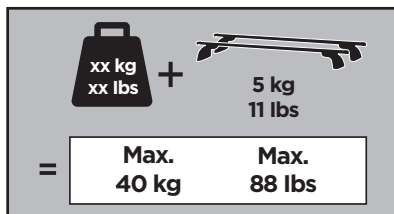

Thule XT Kit 3156

> Instructions

SUZUKI Baleno, 5-dr Hatchback, 16-

This kit is only for vehicles with fixpoint mounting.

ISO 11154-E

183156

C.20160908
509-3156-01

Bring your life