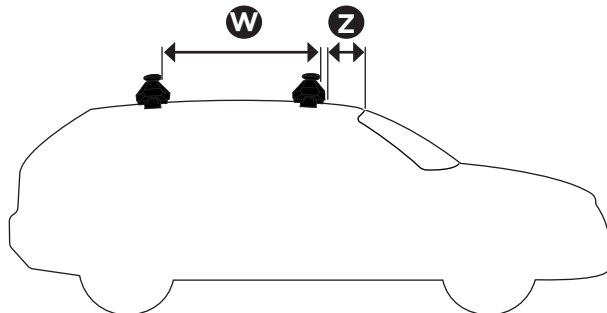

THULE WingBar Evo THULE WingBar Edge THULE WingBar THULE SquareBar Evo	Evo X (scale)	Edge X (scale)
VOLKSWAGEN Golf (Mk. VII), 3-dr Hatchback, 13-19 / *15- 19	41	O
VOLKSWAGEN Golf (Mk. VII), 5-dr Hatchback, 13- 19 / *15- 19	41,5	N
VOLKSWAGEN e-Golf, 5-dr Hatchback, 15- 19	41,5	N

THULE ProBar Evo THULE SlideBar Evo	X (mm/inch)
VOLKSWAGEN Golf (Mk. VII), 3-dr Hatchback, 13-19 / *15- 19	1061 mm/ 41 3/4"
VOLKSWAGEN Golf (Mk. VII), 5-dr Hatchback, 13- 19 / *15- 19	1066 mm/ 42"
VOLKSWAGEN e-Golf, 5-dr Hatchback, 15- 19	1066 mm/ 42"

THULE WingBar Evo THULE WingBar Edge THULE WingBar THULE SquareBar Evo	Evo Y (scale)	Edge Y (scale)
VOLKSWAGEN Golf (Mk. VII), 3-dr Hatchback, 13-19 / *15- 19	32,5	N
VOLKSWAGEN Golf (Mk. VII), 5-dr Hatchback, 13- 19 / *15- 19	33,5	L
VOLKSWAGEN e-Golf, 5-dr Hatchback, 15- 19	33,5	L

THULE ProBar Evo THULE SlideBar Evo	Y (mm/inch)
VOLKSWAGEN Golf (Mk. VII), 3-dr Hatchback, 13-19 / *15- 19	976 mm/ 38 3/8"
VOLKSWAGEN Golf (Mk. VII), 5-dr Hatchback, 13- 19 / *15- 19	986 mm/ 38 7/8"
VOLKSWAGEN e-Golf, 5-dr Hatchback, 15- 19	986 mm/ 38 7/8"

	W (mm/inch)	Z (mm/inch)
VOLKSWAGEN Golf (Mk. VII), 3-dr Hatchback, 13-19 / *15- 19	700 mm/ 27 1/2"	230 mm/ 9"
VOLKSWAGEN Golf (Mk. VII), 5-dr Hatchback, 13- 19 / *15- 19	770 mm/ 30 3/8"	230 mm/ 9"
VOLKSWAGEN e-Golf, 5-dr Hatchback, 15-19	770 mm/ 30 3/8"	230 mm/ 9"