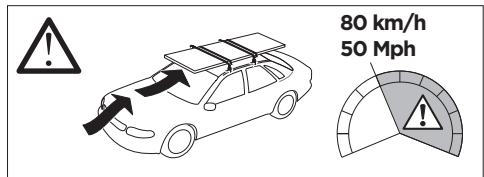

1

Kit 145010

VOLKSWAGEN Golf (Mk. VII), 3-dr Hatchback, 13-19 / *15-19

VOLKSWAGEN Golf (Mk. VII), 5-dr Hatchback, 13-19 / *15-19

VOLKSWAGEN e-Golf, 5-dr Hatchback, 15-19

*North America

ISO 11154-E

Bring your life

thule.com

521-5010-02