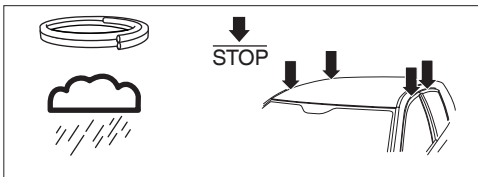

1

Kit 145010

VOLKSWAGEN Golf (Mk. VII), 3-dr Hatchback, 13-19 / *15-19

VOLKSWAGEN Golf (Mk. VII), 5-dr Hatchback, 13-19 / *15-19

VOLKSWAGEN e-Golf, 5-dr Hatchback, 15-19

*North America

ISO 11154-E

Bring your life

thule.com

521-5010-02