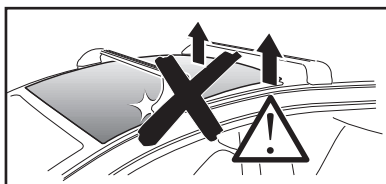

# > Instructions

MERCEDES C-Class (W205), 4-dr Sedan, 14-

This kit is only for vehicles with fixpoint.

ISO 11154-E

183136

C.20160113  
509-3136-03

Bring your life  
thule.com

**2****A****B**