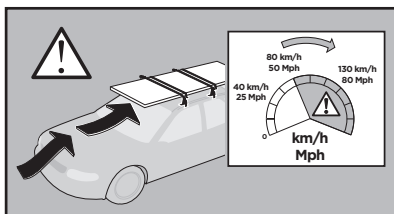

# > Instructions

MERCEDES C-Class (W205), 4-dr Sedan, 14-

This kit is only for vehicles with fixpoint.

ISO 11154-E

183136

C.20160113  
509-3136-03

Bring your life  
thule.com

**2****A****B**