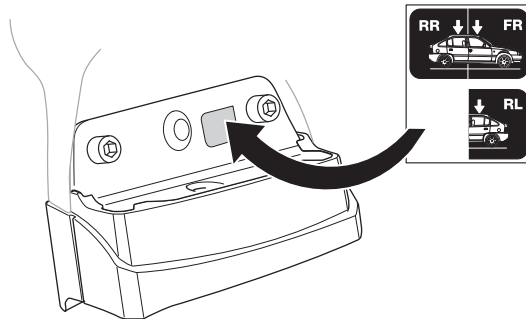

B

EN	Only a few turns	ET	Ainult mõni pööre	RO	Doar câteva rotiri
DE	Nur wenige Umdrehungen	LV	Tikai dažī apgriezieni	HU	Csak néhány fordítás
FR	Quelques tours uniquement	LT	Tik keli pasukimai	EL	Μόνο λίγες περιστροφές
NL	Slechts enkele slagen	PL	Wystarczy kilka obrotów	TR	Yalnızca birkaç tur
IT	Solo qualche giro	RU	Только несколько оборотов		بعض دورات فقط AR
ES	Sólo algunas vueltas	UK	Лише декілька обертів		רק מספר סיבובים HE
PT	Apenas algumas voltas	BG	Само няколко завъртания	ZH	仅几圈
SV	Endast några varv	CS	Pouze několik otáček	JA	2 ~ 3 回転のみ
DK	Kun nogle få omgange	SK	Len niekoľko otáčok	KO	몇 번만 돌리면 됨
NO	Bare noen få omdreininger	SL	Le nekaj obratov	TH	เพียงสองสามรอบ
FI	Vain muutama kierros	HR/BIH	Samo nekoliko okreta		

3

x1