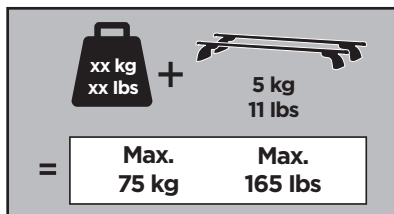

# > Instructions

MERCEDES C-Class (W205), 4-dr Sedan, 14-

This kit is only for vehicles with fixpoint.

ISO 11154-E

183136

C.20160113  
509-3136-03

Bring your life  
thule.com

**2****A****B**