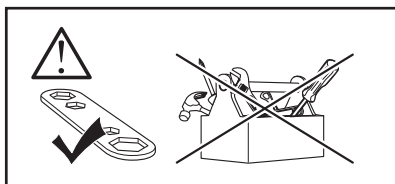

# > Instructions

MERCEDES C-Class (W205), 4-dr Sedan, 14-

This kit is only for vehicles with fixpoint.

ISO 11154-E

183136

C.20160113  
509-3136-03

Bring your life  
thule.com

**2****A****B**