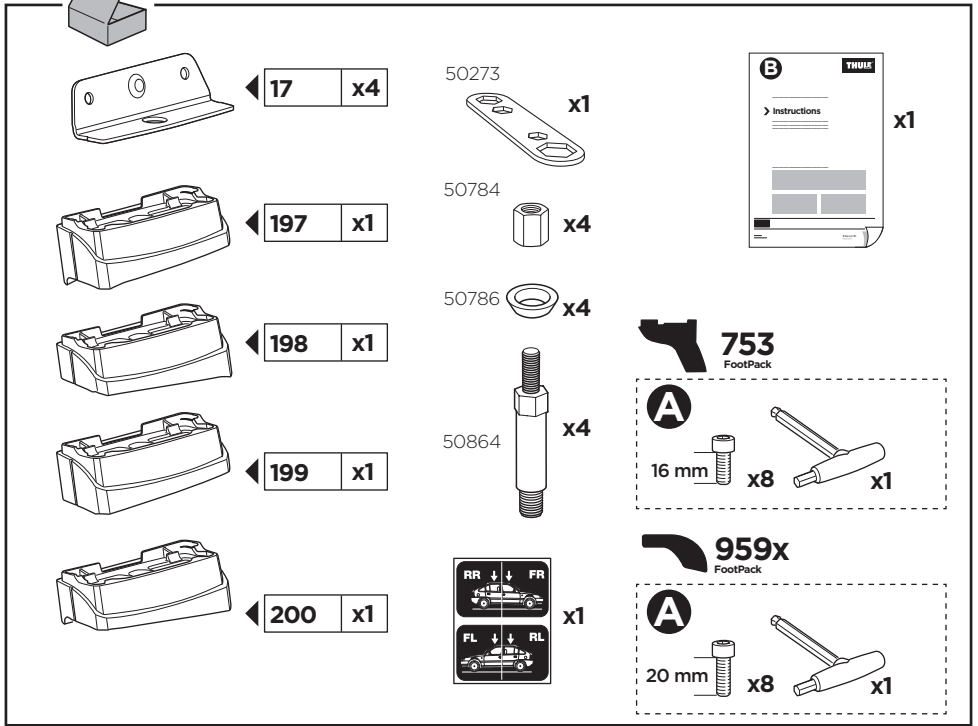

# > Instructions

MERCEDES C-Class (W205), 4-dr Sedan, 14-

This kit is only for vehicles with fixpoint.

ISO 11154-E

183136

C.20160113  
509-3136-03

Bring your life  
thule.com

**2****A****B**