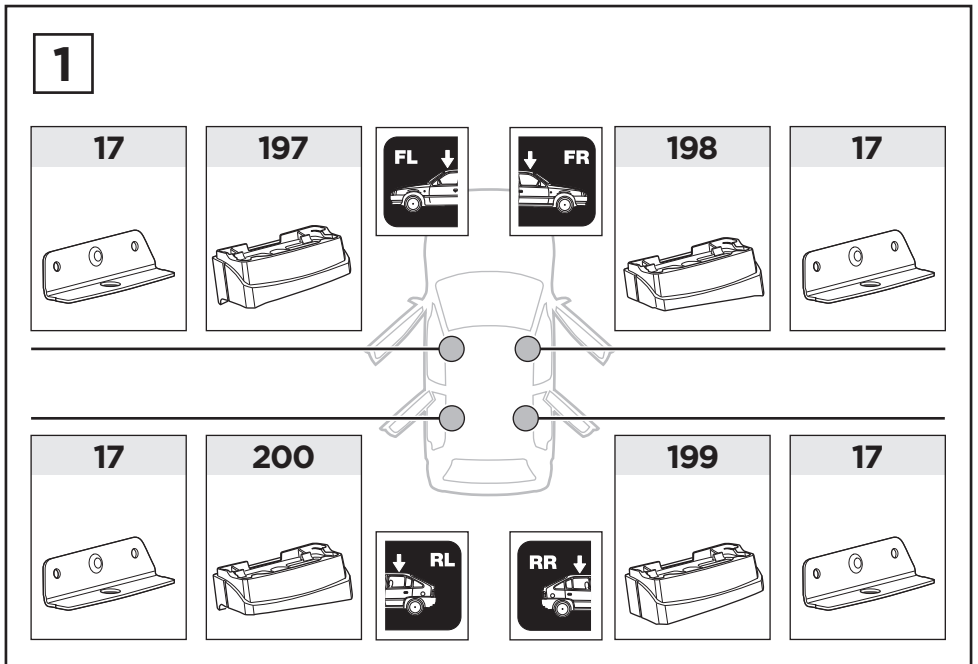

# > Instructions

MERCEDES C-Class (W205), 4-dr Sedan, 14-

This kit is only for vehicles with fixpoint.

ISO 11154-E

183136

C.20160113  
509-3136-03

Bring your life  
thule.com

**2****A****B**