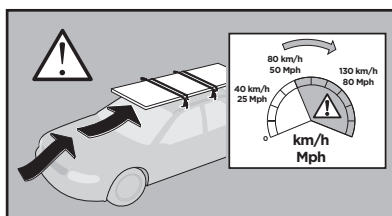

# > Instructions

**JEEP Compass, 5-dr SUV, 17-**

This kit is only for vehicles with fixpoint mounting.

ISO 11154-E

**183164**

C.20170220  
509-3164-01

**Bring your life**  
thule.com

◀ **06** x4