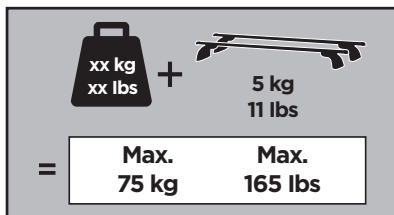

# > Instructions

**HYUNDAI i30**, 5-dr Hatchback, 17-  
**HYUNDAI i30 Fastback**, 5-dr Hatchback, 17-  
**KIA Ceed**, 5-dr Hatchback, 19-  
**KIA Proceed**, 5-dr Estate, 19-

This kit is only for vehicles with fixpoint mounting.