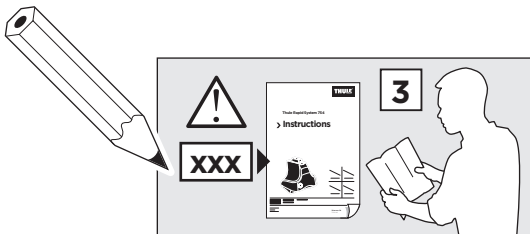

2

ACURA CSX, 4-dr Sedan, *06-11

HONDA Civic, 4-dr Sedan, 05-11 / *06-11