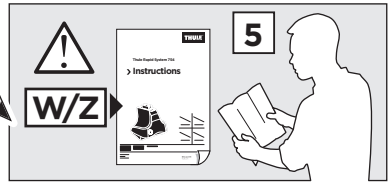

3

	W (mm)	Z (mm)	W (inch)	Z (inch)
ACURA CSX, 4-dr Sedan, *06-11	270	700	10 ⁵/₈	27 ¹/₂
HONDA Civic, 4-dr Sedan, 05-11 / *06-11	270	700	10 ⁵/₈	27 ¹/₂