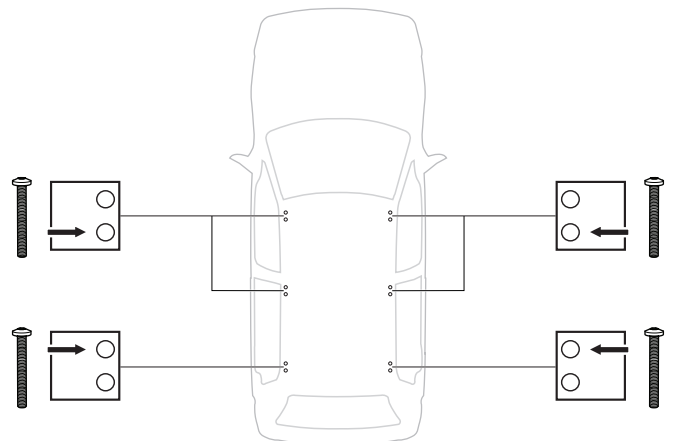

1

Kit 187037

FORD Transit Custom, 4-dr Van, 13-18, 18-
FORD Tourneo Custom, 5-dr Bus, 13-18, 18-

ISO 11154-E

This kit is only for vehicles with fixpoint mounting.

1

2

A