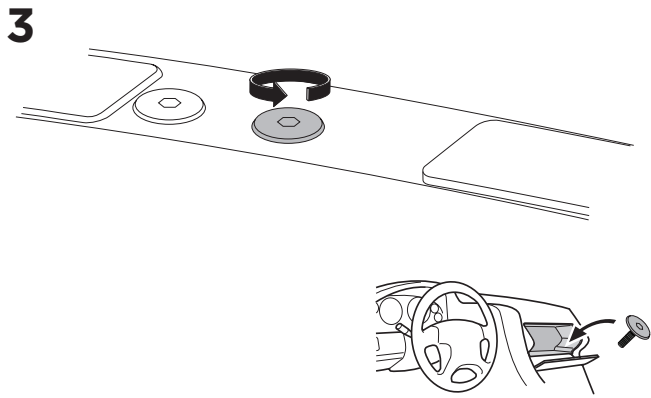

1

Kit 187037

FORD Transit Custom, 4-dr Van, 13-18, 18-
FORD Tourneo Custom, 5-dr Bus, 13-18, 18-

ISO 11154-E

This kit is only for vehicles with fixpoint mounting.

1

2

A