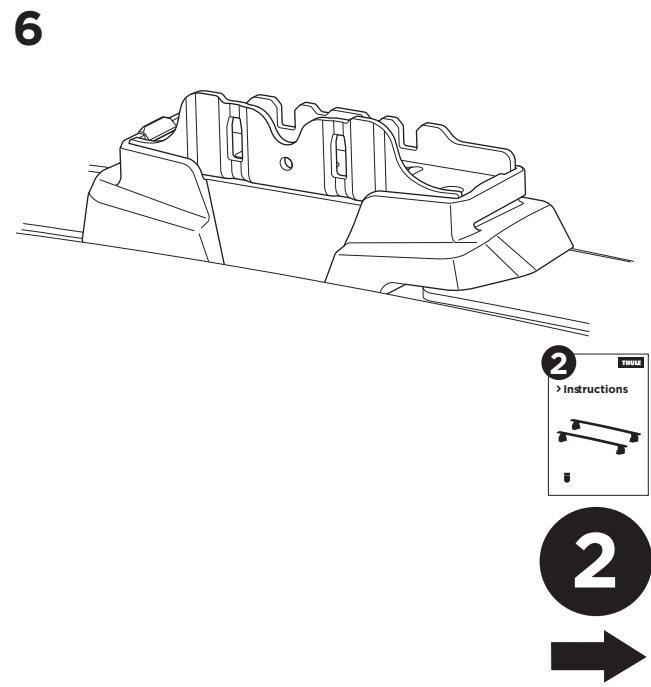

1

Kit 187037

FORD Transit Custom, 4-dr Van, 13-18, 18-
FORD Tourneo Custom, 5-dr Bus, 13-18, 18-

ISO 11154-E

This kit is only for vehicles with fixpoint mounting.

1

2

A