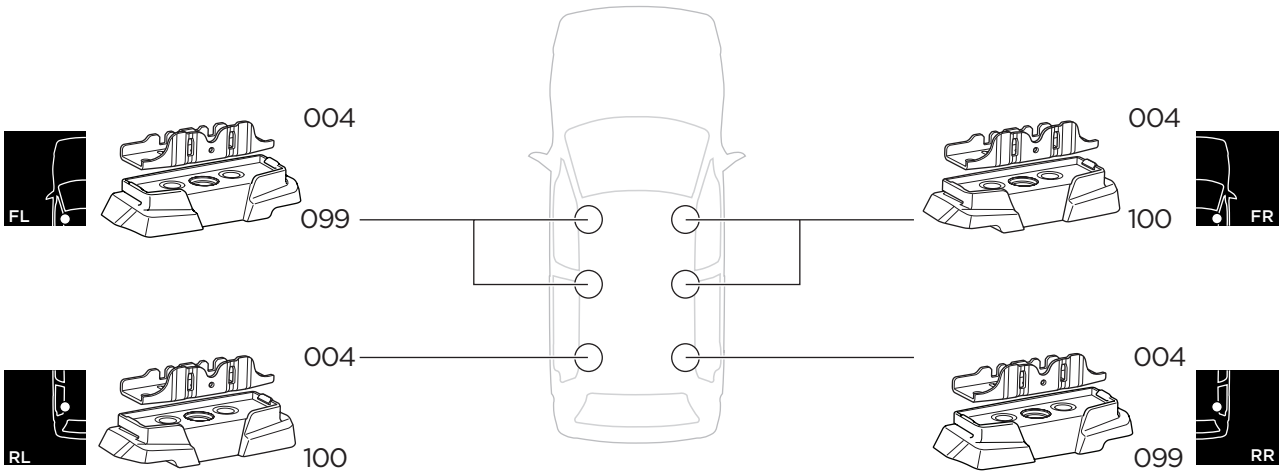

1

Kit 187037

FORD Transit Custom, 4-dr Van, 13-18, 18-
FORD Tourneo Custom, 5-dr Bus, 13-18, 18-

ISO 11154-E

This kit is only for vehicles with fixpoint mounting.

1

2

A