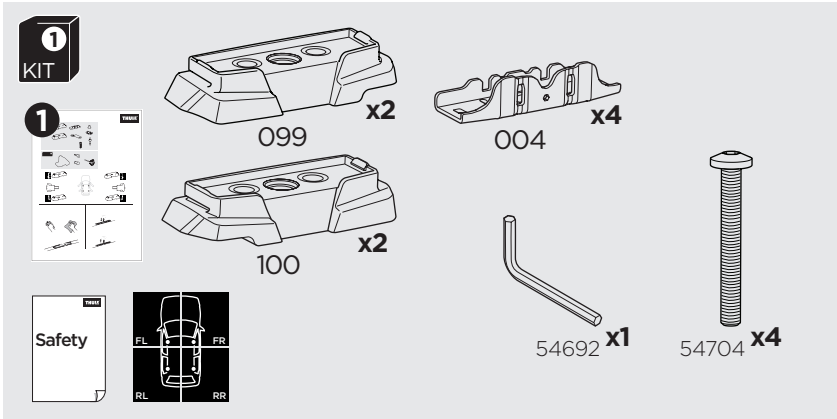

1

Kit 187037

FORD Transit Custom, 4-dr Van, 13-18, 18-
FORD Tourneo Custom, 5-dr Bus, 13-18, 18-

ISO 11154-E

This kit is only for vehicles with fixpoint mounting.

1

2

A