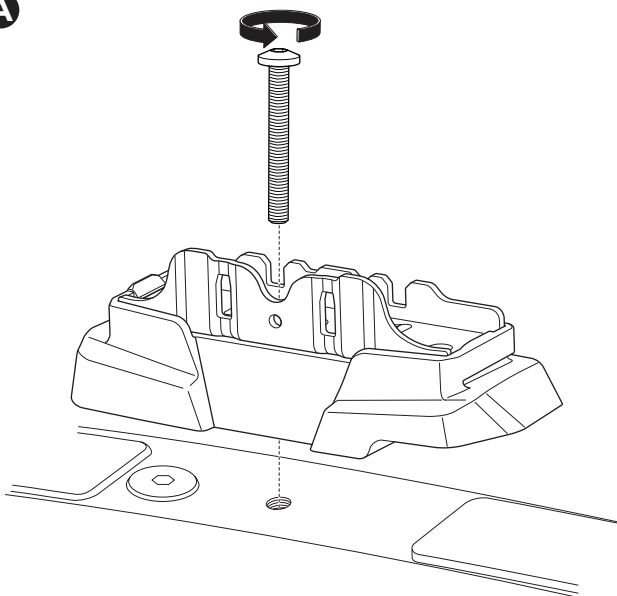

1

Kit 187037

FORD Transit Custom, 4-dr Van, 13-18, 18-
FORD Tourneo Custom, 5-dr Bus, 13-18, 18-

ISO 11154-E

This kit is only for vehicles with fixpoint mounting.

1

2

A