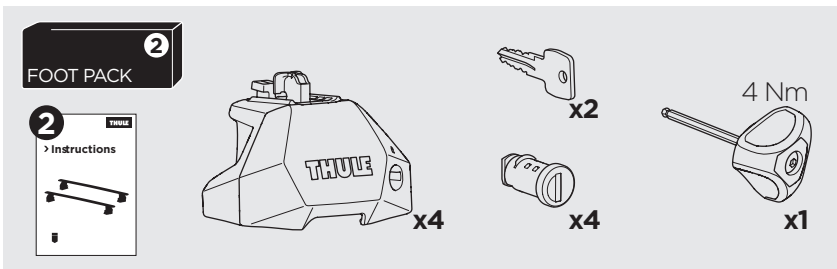

1

Kit 187037

FORD Transit Custom, 4-dr Van, 13-18, 18-
FORD Tourneo Custom, 5-dr Bus, 13-18, 18-

ISO 11154-E

This kit is only for vehicles with fixpoint mounting.

1

2

A