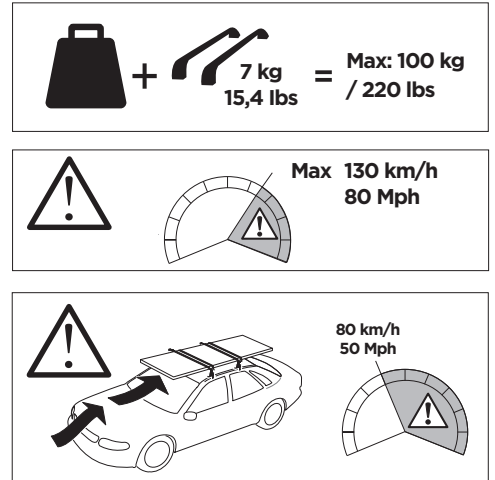

1

Kit 187037

FORD Transit Custom, 4-dr Van, 13-18, 18-
FORD Tourneo Custom, 5-dr Bus, 13-18, 18-

ISO 11154-E

This kit is only for vehicles with fixpoint mounting.

1

2

A