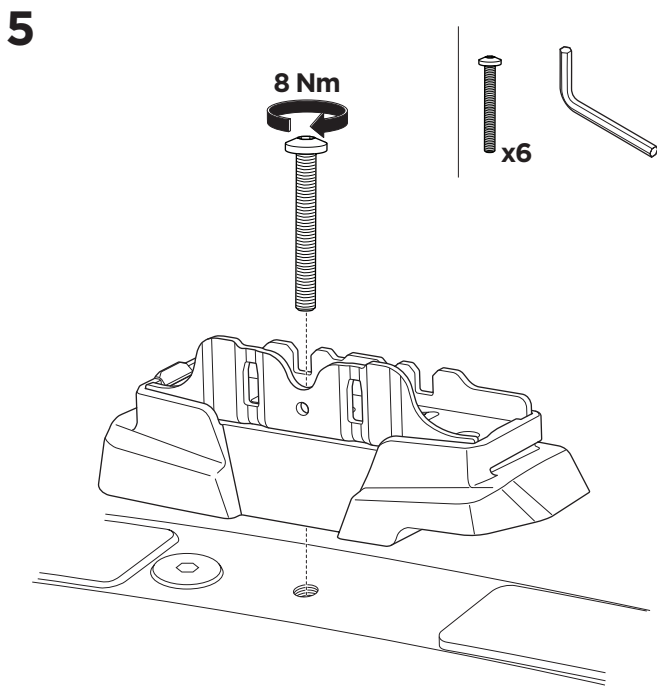

1

Kit 187037

FORD Transit Custom, 4-dr Van, 13-18, 18-
FORD Tourneo Custom, 5-dr Bus, 13-18, 18-

ISO 11154-E

This kit is only for vehicles with fixpoint mounting.

1

2

A