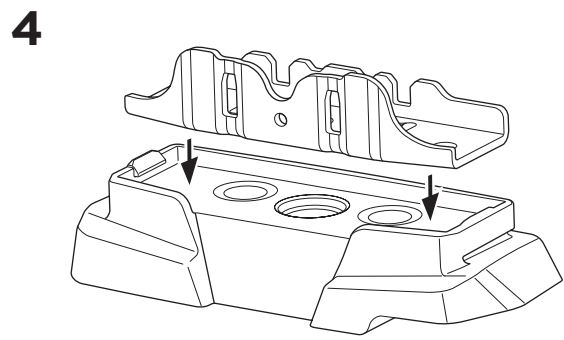

1

Kit 187037

FORD Transit Custom, 4-dr Van, 13-18, 18-
FORD Tourneo Custom, 5-dr Bus, 13-18, 18-

ISO 11154-E

This kit is only for vehicles with fixpoint mounting.

1

2

A