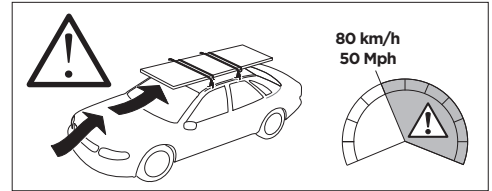

1

Kit 5202

AUDI A6, 4-dr Sedan, 19-

ISO 11154-E