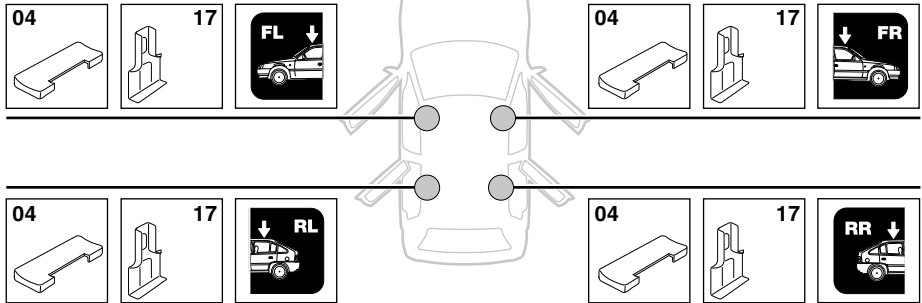

4

MERCEDES BENZ C-Class (W202), 4-dr Sedan, 93-99 / *94-00

MERCEDES BENZ C-Class (W202), 5-dr Estate, 93-99

MERCEDES BENZ E-Class (W210), 4-dr, Sedan 95-01 / *96-02