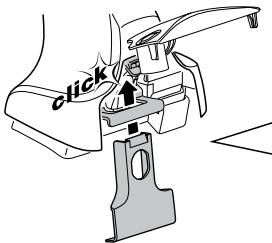

4

MERCEDES BENZ C-Class (W202), 4-dr Sedan, 93-99 / *94-00

MERCEDES BENZ C-Class (W202), 5-dr Estate, 93-99

MERCEDES BENZ E-Class (W210), 4-dr, Sedan 95-01 / *96-02