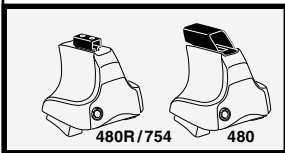

4

MERCEDES BENZ C-Class (W202), 4-dr Sedan, 93-99 / *94-00

MERCEDES BENZ C-Class (W202), 5-dr Estate, 93-99

MERCEDES BENZ E-Class (W210), 4-dr, Sedan 95-01 / *96-02