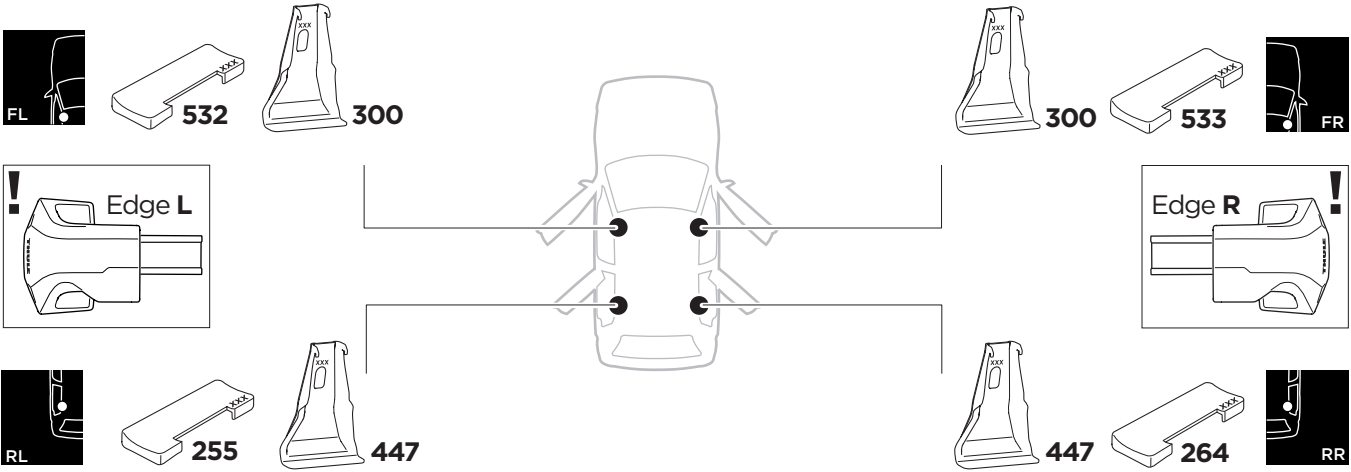

## Kit 145242

FORD Puma, 5-dr Hatchback, 20-

ISO 11154-E

5560073001

Bring your life  
thule.com

THULE WingBar Evo	THULE WingBar Edge	THULE WingBar	THULE SquareBar Evo	<b>Evo X (scale)</b>	<b>Edge X (scale)</b>
<b>FORD Puma, 5-dr Hatchback, 20-</b>				<b>36,0</b>	<b>G</b>
THULE ProBar Evo	THULE SlideBar Evo				<b>X (mm/inch)</b>
<b>FORD Puma, 5-dr Hatchback, 20-</b>				<b>1011 mm / 39 3/4"</b>	

THULE WingBar Evo	THULE WingBar Edge	THULE WingBar	THULE SquareBar Evo	<b>Evo Y (scale)</b>	<b>Edge Y (scale)</b>
<b>FORD Puma, 5-dr Hatchback, 20-</b>				<b>29,0</b>	<b>C</b>
THULE ProBar Evo	THULE SlideBar Evo				<b>Y (mm/inch)</b>
<b>FORD Puma, 5-dr Hatchback, 20-</b>				<b>941 mm / 37"</b>	

	<b>W (mm/inch)</b>	<b>Z (mm/inch)</b>
<b>FORD Puma, 5-dr Hatchback, 20-</b>	<b>670 mm / 26 3/8"</b>	<b>200 mm / 7 7/8"</b>