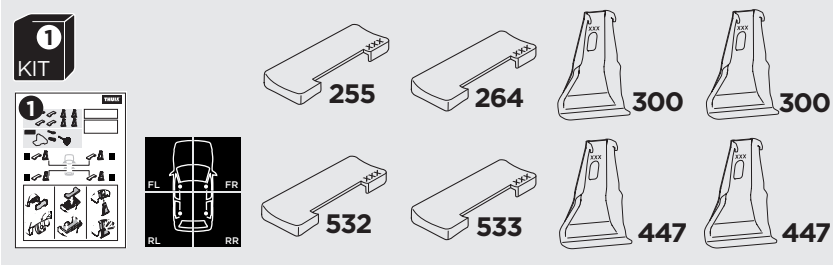

# 1

## Kit 145242

FORD Puma, 5-dr Hatchback, 20-

ISO 11154-E

5560073001

Bring your life  
thule.com

THULE WingBar Evo	THULE WingBar Edge	THULE WingBar	THULE SquareBar Evo	<b>Evo X (scale)</b>	<b>Edge X (scale)</b>
<b>FORD Puma, 5-dr Hatchback, 20-</b>				<b>36,0</b>	<b>G</b>
THULE ProBar Evo	THULE SlideBar Evo				<b>X (mm/inch)</b>
<b>FORD Puma, 5-dr Hatchback, 20-</b>				<b>1011 mm / 39 3/4"</b>	

THULE WingBar Evo	THULE WingBar Edge	THULE WingBar	THULE SquareBar Evo	<b>Evo Y (scale)</b>	<b>Edge Y (scale)</b>
<b>FORD Puma, 5-dr Hatchback, 20-</b>				<b>29,0</b>	<b>C</b>
THULE ProBar Evo	THULE SlideBar Evo				<b>Y (mm/inch)</b>
<b>FORD Puma, 5-dr Hatchback, 20-</b>				<b>941 mm / 37"</b>	

	<b>W (mm/inch)</b>	<b>Z (mm/inch)</b>
<b>FORD Puma, 5-dr Hatchback, 20-</b>	<b>670 mm / 26 3/8"</b>	<b>200 mm / 7 7/8"</b>