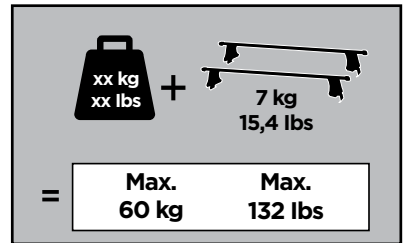

Thule Rapid System Kit 1328

> Instructions

VW Touran, 5-dr MPV, 03-15

ISO 11154-E