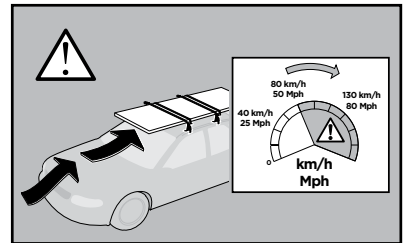

Thule Rapid System Kit 1328

> Instructions

VW Touran, 5-dr MPV, 03-15

ISO 11154-E