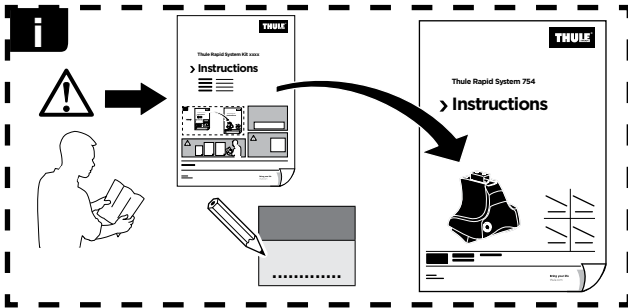

Thule Rapid System Kit 1328

> Instructions

VW Touran, 5-dr MPV, 03-15

ISO 11154-E