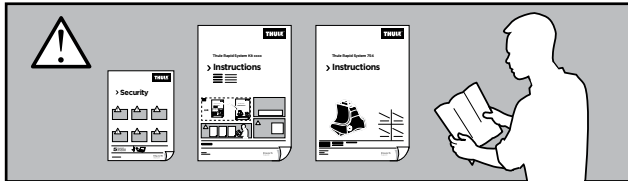

Thule Rapid System Kit 1328

> Instructions

VW Touran, 5-dr MPV, 03-15

ISO 11154-E