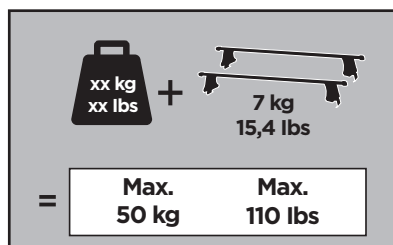

ISO 11154-E

141312

C.20130625
519-1312-02

Bring your life
thule.com