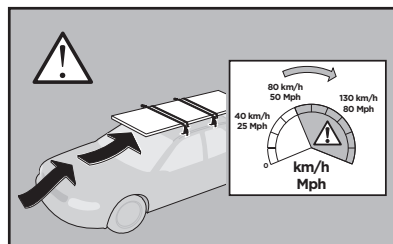

ISO 11154-E

141312

C.20130625
519-1312-02

Bring your life
thule.com