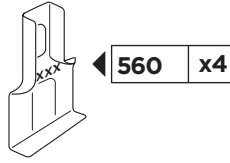

Bring your life
thule.com

x1

x1

1

	X (scale)	X (mm)	X (inch)
HONDA Fit , 5-dr Hatchback, 02-04, 05-07 / *07-08	30,5	956	37 5/8
HONDA Jazz , 5-dr Hatchback, 02-04, 05-08	30,5	956	37 5/8

	Y (scale)	Y (mm)	Y (inch)
HONDA Fit , 5-dr Hatchback, 02-04, 05-07 / *07-08	26,5	916	36 1/8
HONDA Jazz , 5-dr Hatchback, 02-04, 05-08	26,5	916	36 1/8

2

HONDA Fit, 5-dr Hatchback, 02-04, 05-07 / *07-08

HONDA Jazz, 5-dr Hatchback, 02-04, 05-08

3

	W (mm)	Z (mm)	W (inch)	Z (inch)
HONDA Fit , 5-dr Hatchback, 02-04, 05-07 / *07-08	300	700	11 ³/₄	27 ¹/₄
HONDA Jazz , 5-dr Hatchback, 02-04, 05-08	300	700	11 ³/₄	27 ¹/₄