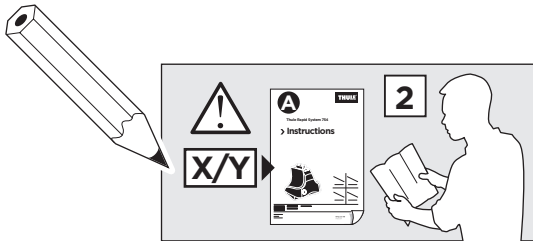

Bring your life
thule.com

x1

x1

1

	X (scale)	X (mm)	X (inch)
HONDA Fit , 5-dr Hatchback, 02-04, 05-07 / *07-08	30,5	956	37 5/8
HONDA Jazz , 5-dr Hatchback, 02-04, 05-08	30,5	956	37 5/8

	Y (scale)	Y (mm)	Y (inch)
HONDA Fit , 5-dr Hatchback, 02-04, 05-07 / *07-08	26,5	916	36 1/8
HONDA Jazz , 5-dr Hatchback, 02-04, 05-08	26,5	916	36 1/8