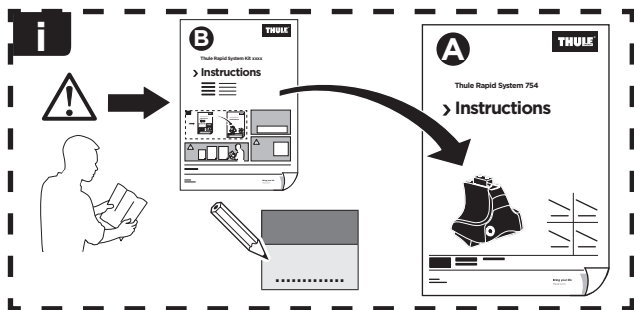

ISO 11154-E

141312

C.20130625
519-1312-02

Bring your life
thule.com