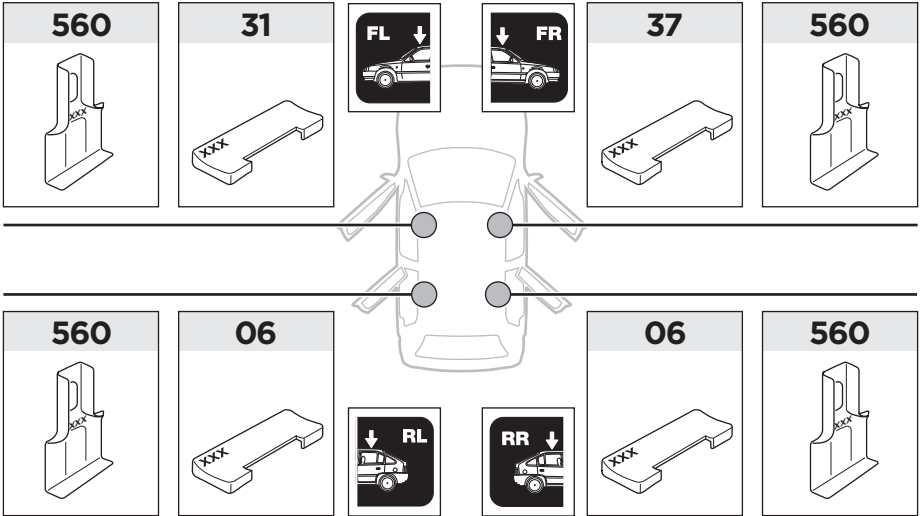

Bring your life
thule.com

x1

x1

1

	X (scale)	X (mm)	X (inch)
HONDA Fit , 5-dr Hatchback, 02-04, 05-07 / *07-08	30,5	956	37 5/8
HONDA Jazz , 5-dr Hatchback, 02-04, 05-08	30,5	956	37 5/8

	Y (scale)	Y (mm)	Y (inch)
HONDA Fit , 5-dr Hatchback, 02-04, 05-07 / *07-08	26,5	916	36 1/8
HONDA Jazz , 5-dr Hatchback, 02-04, 05-08	26,5	916	36 1/8

2

HONDA Fit, 5-dr Hatchback, 02-04, 05-07 / *07-08

HONDA Jazz, 5-dr Hatchback, 02-04, 05-08

3

	W (mm)	Z (mm)	W (inch)	Z (inch)
HONDA Fit , 5-dr Hatchback, 02-04, 05-07 / *07-08	300	700	11 ³/₄	27 ¹/₄
HONDA Jazz , 5-dr Hatchback, 02-04, 05-08	300	700	11 ³/₄	27 ¹/₄