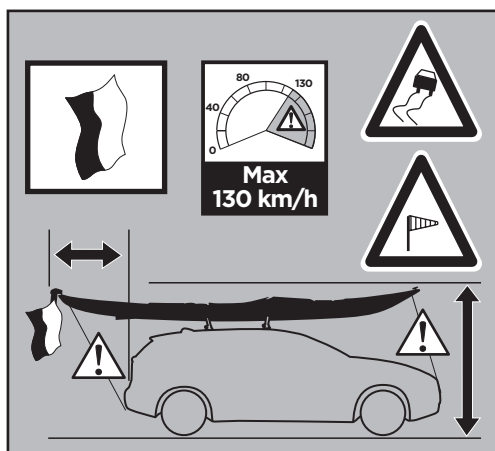

1. **EN** Only a few turns
   DE Nur wenige Umdrehungen
   FR Quelques tours uniquement
   NL Slechts enkele slagen
   IT Solo qualche giro
   ES Sólo algunas vueltas
   PT Apenas algumas voltas
   SV Endast några varv
   DK Kun nogle få omgange
   NO Bare noen få omdreininger
   FI Vain muutama kierros
   ET Ainult mõni pööre
   LV Tikai daži apgriezieni
   LT Tik keli pasukimai
   PL Wystarczy kilka obrotów
   RU Только несколько оборотов
   UK Лише декілька обертів
   BG Само няколко завъртания
   CS Pouze několik otáček
   SK Len niekoľko otáčok
   SL Le nekaj obratov
   HR/BiH Samo nekoliko okreta
   RO Doar câteva rotiri
   HU Csak néhány fordítás
   EL Μόνο λίγες περιστροφές
   TR Yalnızca birkaç tur

بعض دورات فقط **AR**

רק מספר סיבובים **HE**

ZH 仅几圈

JA 2～3回転のみ

KO 몇 번만 돌리면 됨

TH เพียงสองสามรอบ