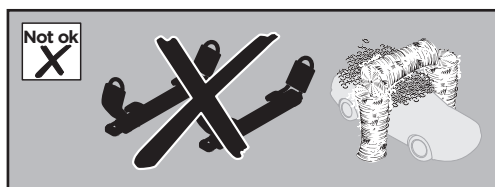

1. **EN** Only a few turns
   DE Nur wenige Umdrehungen
   FR Quelques tours uniquement
   NL Slechts enkele slagen
   IT Solo qualche giro
   ES Sólo algunas vueltas
   PT Apenas algumas voltas
   SV Endast några varv
   DK Kun nogle få omgange
   NO Bare noen få omdreininger
   FI Vain muutama kierros
   ET Ainult mõni pööre
   LV Tikai daži apgriezieni
   LT Tik keli pasukimai
   PL Wystarczy kilka obrotów
   RU Только несколько оборотов
   UK Лише декілька обертів
   BG Само няколко завъртания
   CS Pouze několik otáček
   SK Len niekoľko otáčok
   SL Le nekaj obratov
   HR/BiH Samo nekoliko okreta
   RO Doar câteva rotiri
   HU Csak néhány fordítás
   EL Μόνο λίγες περιστροφές
   TR Yalnızca birkaç tur

بعض دورات فقط **AR**

רק מספר סיבובים **HE**

ZH 仅几圈

JA 2～3回転のみ

KO 몇 번만 돌리면 됨

TH เพียงสองสามรอบ