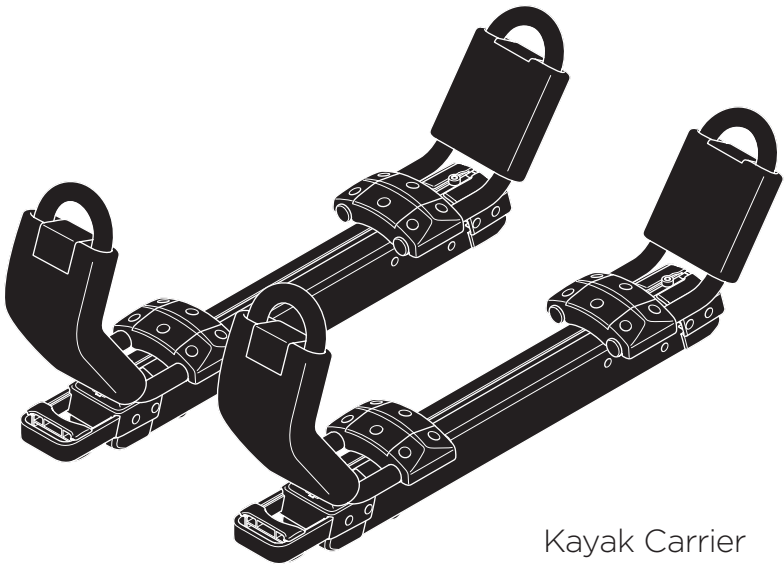

THULE[®]
SWEDEN

Thule Hullavator Pro 898

➤ **Instructions**

Kayak Carrier

CITY CRASH

Complies with ISO norm

898000

C.20151030
501-8054-05