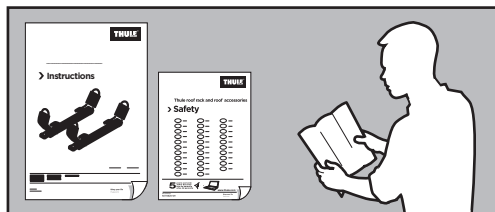

1. **EN** Only a few turns
   DE Nur wenige Umdrehungen
   FR Quelques tours uniquement
   NL Slechts enkele slagen
   IT Solo qualche giro
   ES Sólo algunas vueltas
   PT Apenas algumas voltas
   SV Endast några varv
   DK Kun nogle få omgange
   NO Bare noen få omdreininger
   FI Vain muutama kierros
   ET Ainult mõni pööre
   LV Tikai daži apgriezieni
   LT Tik keli pasukimai
   PL Wystarczy kilka obrotów
   RU Только несколько оборотов
   UK Лише декілька обертів
   BG Само няколко завъртания
   CS Pouze několik otáček
   SK Len niekoľko otáčok
   SL Le nekaj obratov
   HR/BiH Samo nekoliko okreta
   RO Doar câteva rotiri
   HU Csak néhány fordítás
   EL Μόνο λίγες περιστροφές
   TR Yalnızca birkaç tur

بعض دورات فقط **AR**

רק מספר סיבובים **HE**

ZH 仅几圈

JA 2～3回転のみ

KO 몇 번만 돌리면 됨

TH เพียงสองสามรอบ