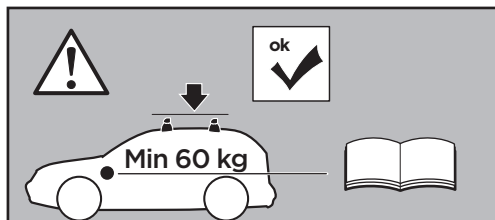

1. **EN** Only a few turns
   DE Nur wenige Umdrehungen
   FR Quelques tours uniquement
   NL Slechts enkele slagen
   IT Solo qualche giro
   ES Sólo algunas vueltas
   PT Apenas algumas voltas
   SV Endast några varv
   DK Kun nogle få omgange
   NO Bare noen få omdreininger
   FI Vain muutama kierros
   ET Ainult mõni pööre
   LV Tikai daži apgriezieni
   LT Tik keli pasukimai
   PL Wystarczy kilka obrotów
   RU Только несколько оборотов
   UK Лише декілька обертів
   BG Само няколко завъртания
   CS Pouze několik otáček
   SK Len niekoľko otáčok
   SL Le nekaj obratov
   HR/BiH Samo nekoliko okreta
   RO Doar câteva rotiri
   HU Csak néhány fordítás
   EL Μόνο λίγες περιστροφές
   TR Yalnızca birkaç tur

بعض دورات فقط **AR**

רק מספר סיבובים **HE**

ZH 仅几圈

JA 2～3回転のみ

KO 몇 번만 돌리면 됨

TH เพียงสองสามรอบ