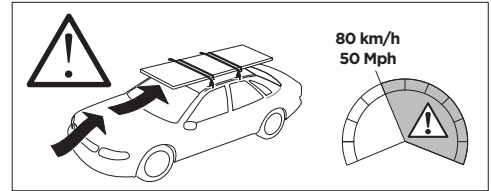

## Kit 5043

HONDA Civic, 5-dr Hatchback, 17- (Without glassroof)

ISO 11154-E

**1** **1 KIT** + **2 FOOT PACK** **2**

**3**

THULE WingBar Evo	THULE WingBar Edge	THULE WingBar	THULE SquareBar	<b>Evo X (scale)</b>	<b>Edge X (scale)</b>
<b>HONDA Civic, 5-dr Hatchback, 17- (Without glassroof)</b>				<b>40,5</b>	<b>P</b>
THULE ProBar	THULE SlideBar				<b>X (mm/inch)</b>
<b>HONDA Civic, 5-dr Hatchback, 17- (Without glassroof)</b>				<b>1056 mm / 41 5/8"</b>	