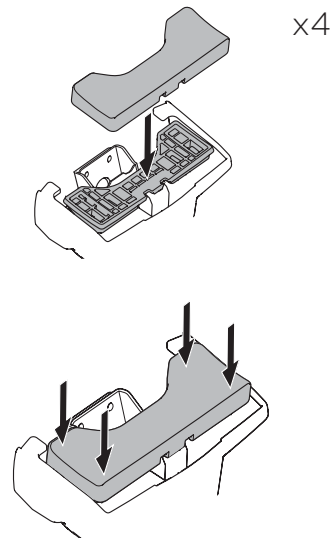

## Kit 5043

HONDA Civic, 5-dr Hatchback, 17- (Without glassroof)

ISO 11154-E

**1** **1 KIT** + **2 FOOT PACK** **2**

**3**

THULE WingBar Evo	THULE WingBar Edge	THULE WingBar	THULE SquareBar	<b>Evo X (scale)</b>	<b>Edge X (scale)</b>
<b>HONDA Civic, 5-dr Hatchback, 17- (Without glassroof)</b>				<b>40,5</b>	<b>P</b>
THULE ProBar	THULE SlideBar				<b>X (mm/inch)</b>
<b>HONDA Civic, 5-dr Hatchback, 17- (Without glassroof)</b>				<b>1056 mm / 41 5/8"</b>	

THULE WingBar Evo	THULE WingBar Edge	THULE WingBar	THULE SquareBar	<b>Evo Y (scale)</b>	<b>Edge Y (scale)</b>
<b>HONDA Civic, 5-dr Hatchback, 17- (Without glassroof)</b>				<b>36,5</b>	<b>F</b>
THULE ProBar	THULE SlideBar				<b>Y (mm/inch)</b>
<b>HONDA Civic, 5-dr Hatchback, 17- (Without glassroof)</b>				<b>1016 mm / 40"</b>	

	<b>W (mm/inch)</b>	<b>Z (mm/inch)</b>
<b>HONDA Civic, 5-dr Hatchback, 17- (Without glassroof)</b>	<b>680 mm / 26 3/4"</b>	<b>200 mm / 7 7/8"</b>