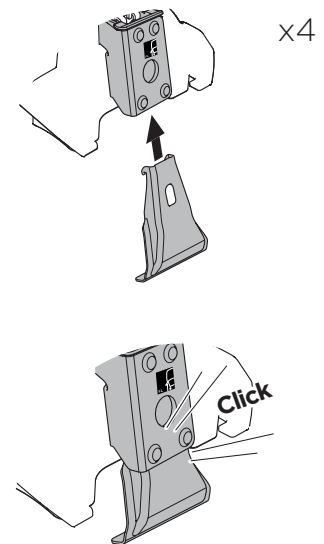

## Kit 5043

HONDA Civic, 5-dr Hatchback, 17- (Without glassroof)

ISO 11154-E

**1** **1 KIT** + **2 FOOT PACK** **2**

**3**

THULE WingBar Evo	THULE WingBar Edge	THULE WingBar	THULE SquareBar	<b>Evo X (scale)</b>	<b>Edge X (scale)</b>
<b>HONDA Civic, 5-dr Hatchback, 17- (Without glassroof)</b>				<b>40,5</b>	<b>P</b>
THULE ProBar	THULE SlideBar				<b>X (mm/inch)</b>
<b>HONDA Civic, 5-dr Hatchback, 17- (Without glassroof)</b>				<b>1056 mm / 41 5/8"</b>	

THULE WingBar Evo	THULE WingBar Edge	THULE WingBar	THULE SquareBar	<b>Evo Y (scale)</b>	<b>Edge Y (scale)</b>
<b>HONDA Civic, 5-dr Hatchback, 17- (Without glassroof)</b>				<b>36,5</b>	<b>F</b>
THULE ProBar	THULE SlideBar				<b>Y (mm/inch)</b>
<b>HONDA Civic, 5-dr Hatchback, 17- (Without glassroof)</b>				<b>1016 mm / 40"</b>	