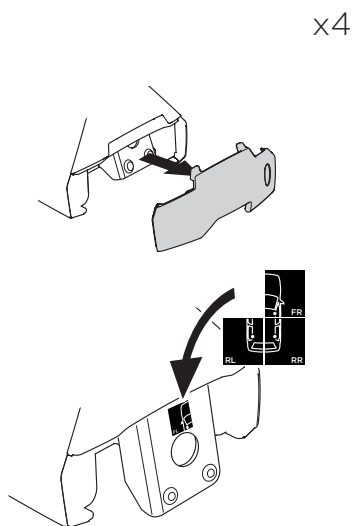

## Kit 5043

HONDA Civic, 5-dr Hatchback, 17- (Without glassroof)

ISO 11154-E

**1** **1 KIT** + **2 FOOT PACK** **2**

**3**

THULE WingBar Evo	THULE WingBar Edge	THULE WingBar	THULE SquareBar	<b>Evo X (scale)</b>	<b>Edge X (scale)</b>
<b>HONDA Civic, 5-dr Hatchback, 17- (Without glassroof)</b>				<b>40,5</b>	<b>P</b>
THULE ProBar	THULE SlideBar				<b>X (mm/inch)</b>
<b>HONDA Civic, 5-dr Hatchback, 17- (Without glassroof)</b>				<b>1056 mm / 41 5/8"</b>	

THULE WingBar Evo	THULE WingBar Edge	THULE WingBar	THULE SquareBar	<b>Evo Y (scale)</b>	<b>Edge Y (scale)</b>
<b>HONDA Civic, 5-dr Hatchback, 17- (Without glassroof)</b>				<b>36,5</b>	<b>F</b>
THULE ProBar	THULE SlideBar				<b>Y (mm/inch)</b>
<b>HONDA Civic, 5-dr Hatchback, 17- (Without glassroof)</b>				<b>1016 mm / 40"</b>	

	<b>W (mm/inch)</b>	<b>Z (mm/inch)</b>
<b>HONDA Civic, 5-dr Hatchback, 17- (Without glassroof)</b>	<b>680 mm / 26 3/4"</b>	<b>200 mm / 7 7/8"</b>