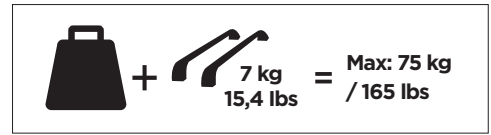

## Kit 5043

HONDA Civic, 5-dr Hatchback, 17- (Without glassroof)

ISO 11154-E

**1** **1 KIT** + **2 FOOT PACK** **2**

**3**

THULE WingBar Evo	THULE WingBar Edge	THULE WingBar	THULE SquareBar	<b>Evo X (scale)</b>	<b>Edge X (scale)</b>
<b>HONDA Civic, 5-dr Hatchback, 17- (Without glassroof)</b>				<b>40,5</b>	<b>P</b>
THULE ProBar	THULE SlideBar				<b>X (mm/inch)</b>
<b>HONDA Civic, 5-dr Hatchback, 17- (Without glassroof)</b>				<b>1056 mm / 41 5/8"</b>	