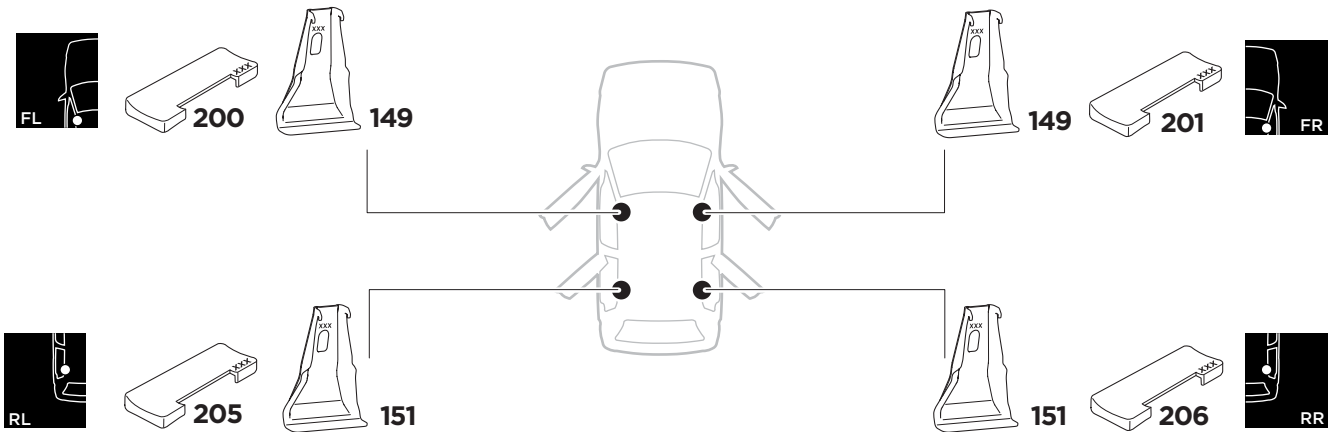

## Kit 5043

HONDA Civic, 5-dr Hatchback, 17- (Without glassroof)

ISO 11154-E

**1** **1 KIT** + **2 FOOT PACK** **2**

**3**

THULE WingBar Evo	THULE WingBar Edge	THULE WingBar	THULE SquareBar	<b>Evo X (scale)</b>	<b>Edge X (scale)</b>
<b>HONDA Civic, 5-dr Hatchback, 17- (Without glassroof)</b>				<b>40,5</b>	<b>P</b>
THULE ProBar	THULE SlideBar				<b>X (mm/inch)</b>
<b>HONDA Civic, 5-dr Hatchback, 17- (Without glassroof)</b>				<b>1056 mm / 41 5/8"</b>	

THULE WingBar Evo	THULE WingBar Edge	THULE WingBar	THULE SquareBar	<b>Evo Y (scale)</b>	<b>Edge Y (scale)</b>
<b>HONDA Civic, 5-dr Hatchback, 17- (Without glassroof)</b>				<b>36,5</b>	<b>F</b>
THULE ProBar	THULE SlideBar				<b>Y (mm/inch)</b>
<b>HONDA Civic, 5-dr Hatchback, 17- (Without glassroof)</b>				<b>1016 mm / 40"</b>	

	<b>W (mm/inch)</b>	<b>Z (mm/inch)</b>
<b>HONDA Civic, 5-dr Hatchback, 17- (Without glassroof)</b>	<b>680 mm / 26 3/4"</b>	<b>200 mm / 7 7/8"</b>