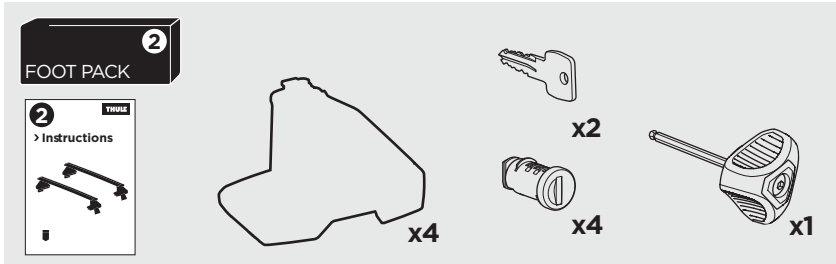

## Kit 5043

HONDA Civic, 5-dr Hatchback, 17- (Without glassroof)

ISO 11154-E

**1** **1 KIT** + **2 FOOT PACK** **2**

**3**

THULE WingBar Evo	THULE WingBar Edge	THULE WingBar	THULE SquareBar	<b>Evo X (scale)</b>	<b>Edge X (scale)</b>
<b>HONDA Civic, 5-dr Hatchback, 17- (Without glassroof)</b>				<b>40,5</b>	<b>P</b>
THULE ProBar	THULE SlideBar				<b>X (mm/inch)</b>
<b>HONDA Civic, 5-dr Hatchback, 17- (Without glassroof)</b>				<b>1056 mm / 41 5/8"</b>	

THULE WingBar Evo	THULE WingBar Edge	THULE WingBar	THULE SquareBar	<b>Evo Y (scale)</b>	<b>Edge Y (scale)</b>
<b>HONDA Civic, 5-dr Hatchback, 17- (Without glassroof)</b>				<b>36,5</b>	<b>F</b>
THULE ProBar	THULE SlideBar				<b>Y (mm/inch)</b>
<b>HONDA Civic, 5-dr Hatchback, 17- (Without glassroof)</b>				<b>1016 mm / 40"</b>	

	<b>W (mm/inch)</b>	<b>Z (mm/inch)</b>
<b>HONDA Civic, 5-dr Hatchback, 17- (Without glassroof)</b>	<b>680 mm / 26 3/4"</b>	<b>200 mm / 7 7/8"</b>