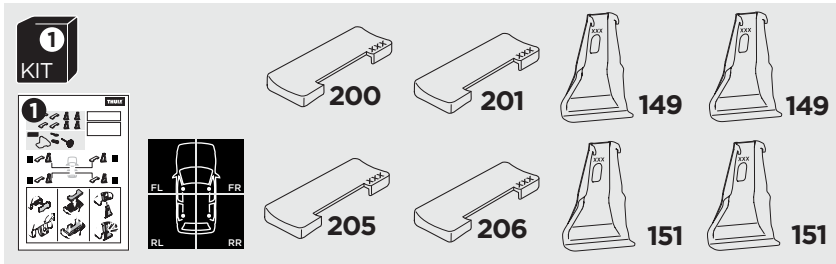

## Kit 5043

HONDA Civic, 5-dr Hatchback, 17- (Without glassroof)

ISO 11154-E

**1** **1 KIT** + **2 FOOT PACK** **2**

**3**

THULE WingBar Evo	THULE WingBar Edge	THULE WingBar	THULE SquareBar	<b>Evo X (scale)</b>	<b>Edge X (scale)</b>
<b>HONDA Civic, 5-dr Hatchback, 17- (Without glassroof)</b>				<b>40,5</b>	<b>P</b>
THULE ProBar	THULE SlideBar				<b>X (mm/inch)</b>
<b>HONDA Civic, 5-dr Hatchback, 17- (Without glassroof)</b>				<b>1056 mm / 41 5/8"</b>	

THULE WingBar Evo	THULE WingBar Edge	THULE WingBar	THULE SquareBar	<b>Evo Y (scale)</b>	<b>Edge Y (scale)</b>
<b>HONDA Civic, 5-dr Hatchback, 17- (Without glassroof)</b>				<b>36,5</b>	<b>F</b>
THULE ProBar	THULE SlideBar				<b>Y (mm/inch)</b>
<b>HONDA Civic, 5-dr Hatchback, 17- (Without glassroof)</b>				<b>1016 mm / 40"</b>	

	<b>W (mm/inch)</b>	<b>Z (mm/inch)</b>
<b>HONDA Civic, 5-dr Hatchback, 17- (Without glassroof)</b>	<b>680 mm / 26 3/4"</b>	<b>200 mm / 7 7/8"</b>