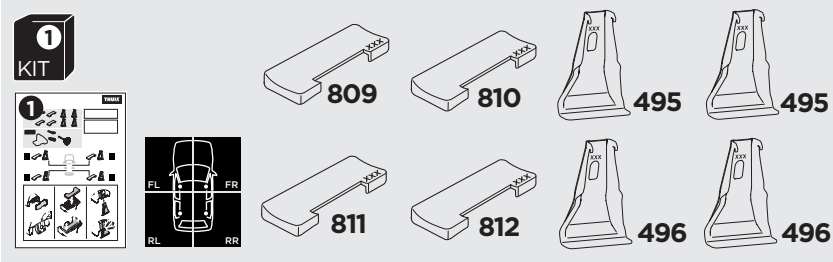

1

Kit 145287

HYUNDAI i20, 5-dr Hatchback, 20-

ISO 11154-E

THULE WingBar Evo	THULE WingBar Edge	THULE WingBar	THULE SquareBar Evo	Evo X (scale)	Edge X (scale)
HYUNDAI i20, 5-dr Hatchback, 20-				35,5	H
THULE ProBar Evo	THULE SlideBar Evo				X (mm/inch)
HYUNDAI i20, 5-dr Hatchback, 20-				1006 mm / 29 5/8"	

THULE WingBar Evo	THULE WingBar Edge	THULE WingBar	THULE SquareBar Evo	Evo Y (scale)	Edge Y (scale)
HYUNDAI i20, 5-dr Hatchback, 20-				33,5	L
THULE ProBar Evo	THULE SlideBar Evo				Y (mm/inch)
HYUNDAI i20, 5-dr Hatchback, 20-				986 mm / 38 7/8"	

	W (mm/inch)	Z (mm/inch)
HYUNDAI i20, 5-dr Hatchback, 20-	700 mm / 27 1/2"	240 mm / 9 1/2"