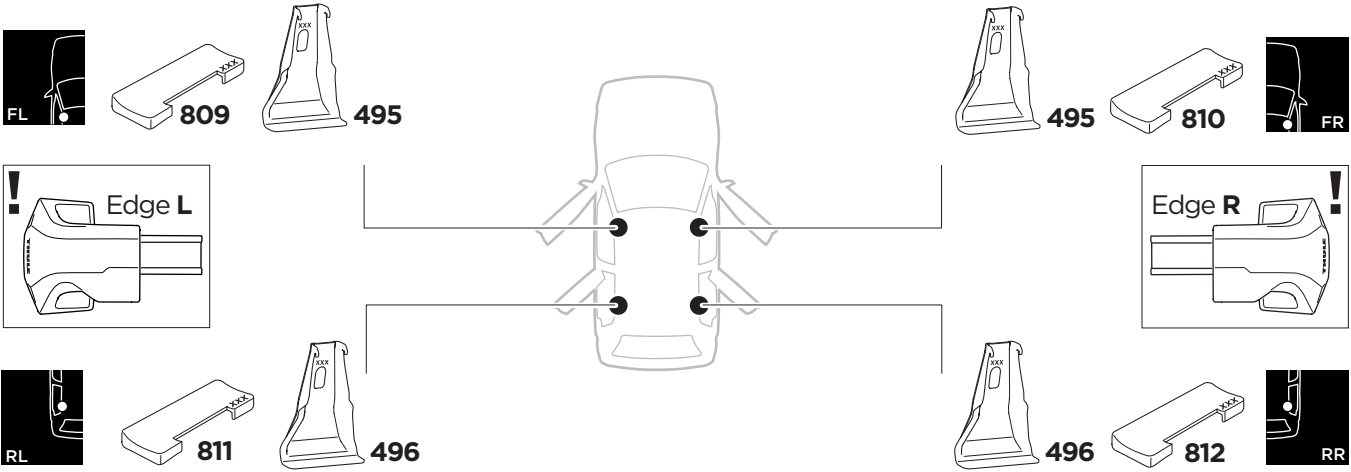

1

Kit 145287

HYUNDAI i20, 5-dr Hatchback, 20-

ISO 11154-E

THULE WingBar Evo	THULE WingBar Edge	THULE WingBar	THULE SquareBar Evo	Evo X (scale)	Edge X (scale)
HYUNDAI i20, 5-dr Hatchback, 20-				35,5	H
THULE ProBar Evo	THULE SlideBar Evo				X (mm/inch)
HYUNDAI i20, 5-dr Hatchback, 20-				1006 mm / 29 5/8"	

THULE WingBar Evo	THULE WingBar Edge	THULE WingBar	THULE SquareBar Evo	Evo Y (scale)	Edge Y (scale)
HYUNDAI i20, 5-dr Hatchback, 20-				33,5	L
THULE ProBar Evo	THULE SlideBar Evo				Y (mm/inch)
HYUNDAI i20, 5-dr Hatchback, 20-				986 mm / 38 7/8"	

	W (mm/inch)	Z (mm/inch)
HYUNDAI i20, 5-dr Hatchback, 20-	700 mm / 27 1/2"	240 mm / 9 1/2"