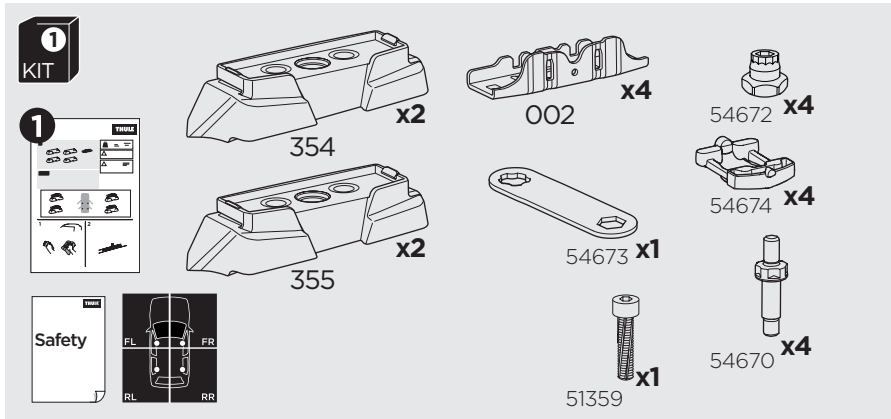

## Kit 187173

BMW 2-Series (G42), 2-dr Coupé, 22-

This kit is only for vehicles with fixpoint mounting.

3

4

5

6

i