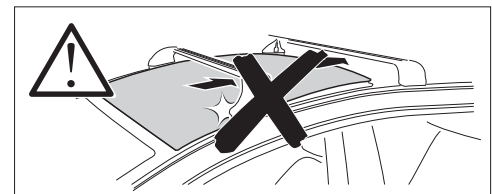

## Kit 187173

BMW 2-Series (G42), 2-dr Coupé, 22-

This kit is only for vehicles with fixpoint mounting.

3

4

5

6

i