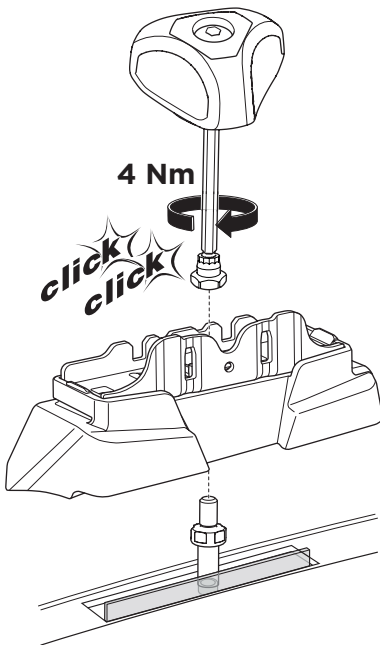

## Kit 187173

BMW 2-Series (G42), 2-dr Coupé, 22-

This kit is only for vehicles with fixpoint mounting.

3

4

5

6

i