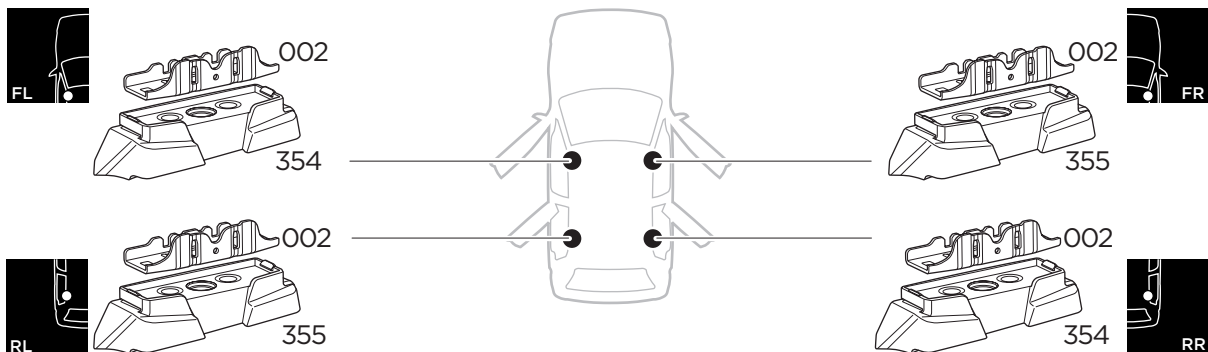

## Kit 187173

BMW 2-Series (G42), 2-dr Coupé, 22-

This kit is only for vehicles with fixpoint mounting.

3

4

5

6

i