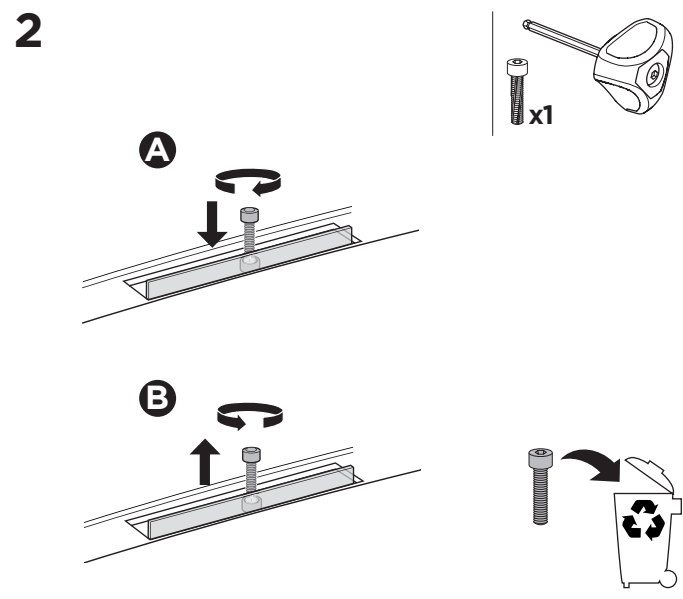

## Kit 187173

BMW 2-Series (G42), 2-dr Coupé, 22-

This kit is only for vehicles with fixpoint mounting.

3

4

5

6

i