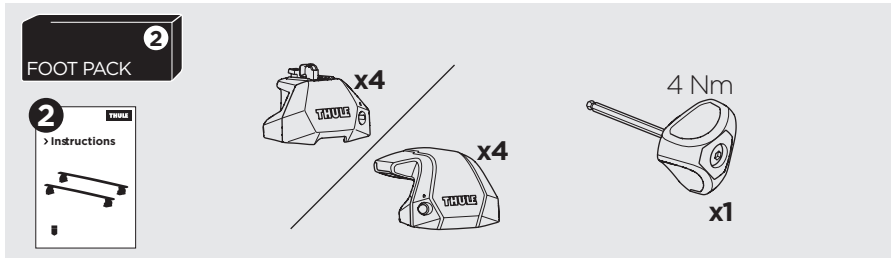

## Kit 187173

BMW 2-Series (G42), 2-dr Coupé, 22-

This kit is only for vehicles with fixpoint mounting.

3

4

5

6

i