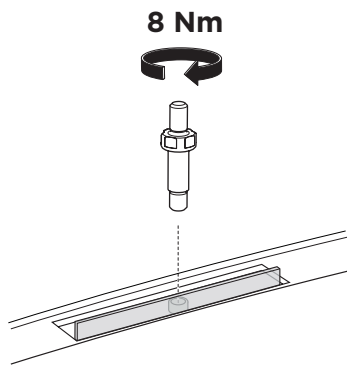

## Kit 187173

BMW 2-Series (G42), 2-dr Coupé, 22-

This kit is only for vehicles with fixpoint mounting.

3

4

5

6

i