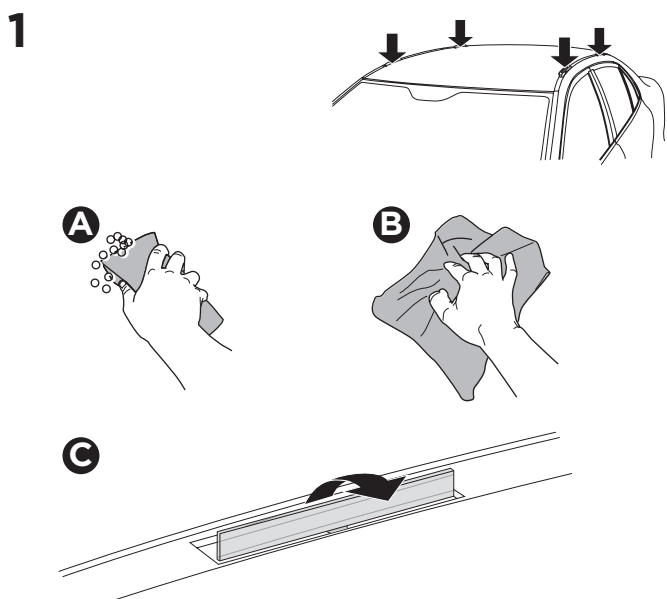

## Kit 187173

BMW 2-Series (G42), 2-dr Coupé, 22-

This kit is only for vehicles with fixpoint mounting.

3

4

5

6

i