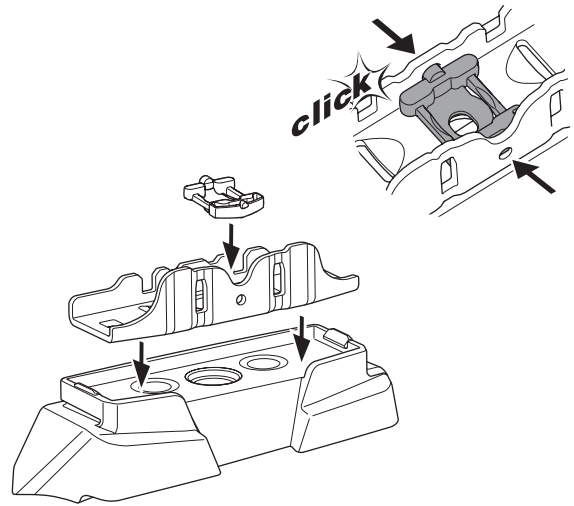

## Kit 187173

BMW 2-Series (G42), 2-dr Coupé, 22-

This kit is only for vehicles with fixpoint mounting.

3

4

5

6

i