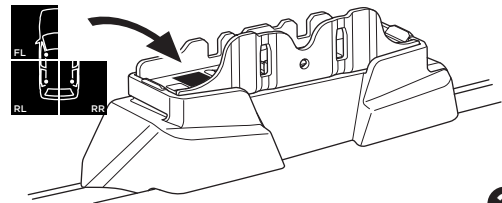

## Kit 187173

BMW 2-Series (G42), 2-dr Coupé, 22-

This kit is only for vehicles with fixpoint mounting.

3

4

5

6

i