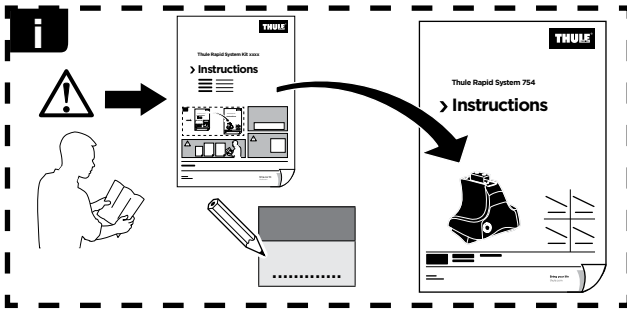

ISO 11154-E

141427

C.20151214
519-1427-06

Bring your life

thule.com