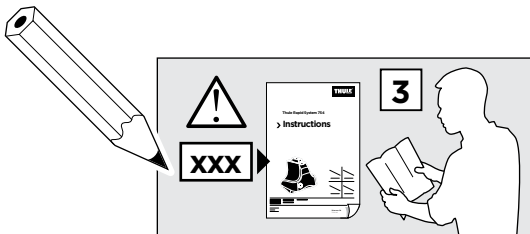

2

TOYOTA Belta (Mk.II), 4-dr Sedan, 07-13
TOYOTA Vios (Mk.II), 4-dr Sedan, 07-13
TOYOTA Vitz, 5-dr Hatchback, 05-09
TOYOTA Vitz, 5-dr Hatchback, 10-

TOYOTA Yaris (Mk.II), 4-dr Sedan, 07-13
TOYOTA Yaris, 4-dr Sedan, *07-11
TOYOTA Yaris, 5-dr Hatchback, 05-11 / *07-11
TOYOTA Yaris, 5-dr Hatchback, 12-**