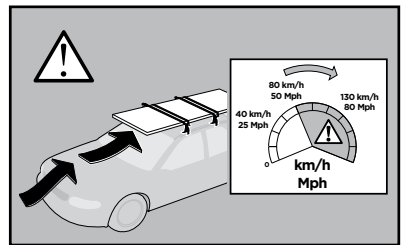

ISO 11154-E

141427

C.20151214
519-1427-06

Bring your life

thule.com