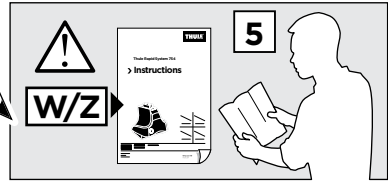

3

	W (mm)	Z (mm)	W (inch)	Z (inch)
TOYOTA Belta (Mk.II), 4-dr Sedan, 07-13	190	710	7 1/4"	28"
TOYOTA Vios (Mk.II), 4-dr Sedan, 07-13	190	710	7 1/4"	28"
TOYOTA Vitz, 5-dr Hatchback, 05-09	130	710	5 1/8"	28"
TOYOTA Vitz, 5-dr Hatchback, 10-	190	710	7 1/4"	28"
TOYOTA Yaris (Mk.II), 4-dr Sedan, 07-13	190	710	7 1/4"	28"
TOYOTA Yaris, 4-dr Sedan, *07-11	190	710	7 1/4"	28"
TOYOTA Yaris, 5-dr Hatchback, 05-11 / *07-11	130	710	5 1/8"	28"
TOYOTA Yaris, 5-dr Hatchback, 12-**	190	710	7 1/4"	28"