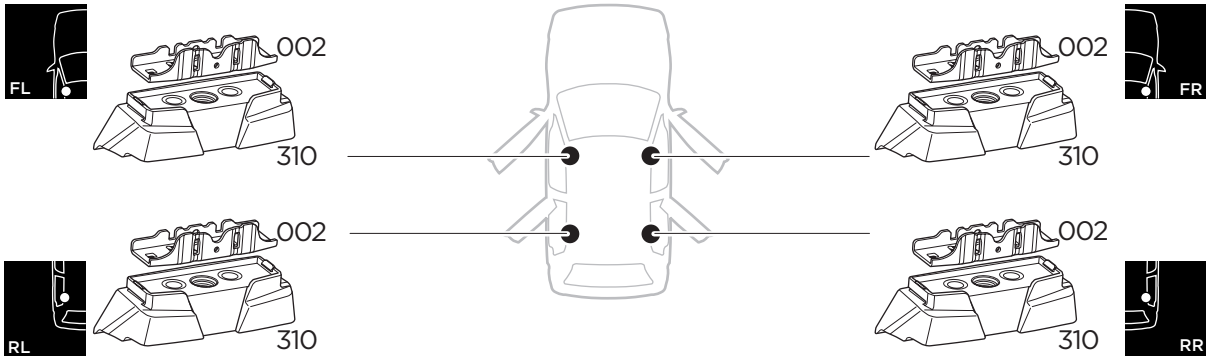

1

Kit 187156

SUBARU Forester, 5-dr SUV, 08-12 / *09-13

*North America

ISO 11154-E

This kit is only for vehicles with fixpoint mounting.

3

4