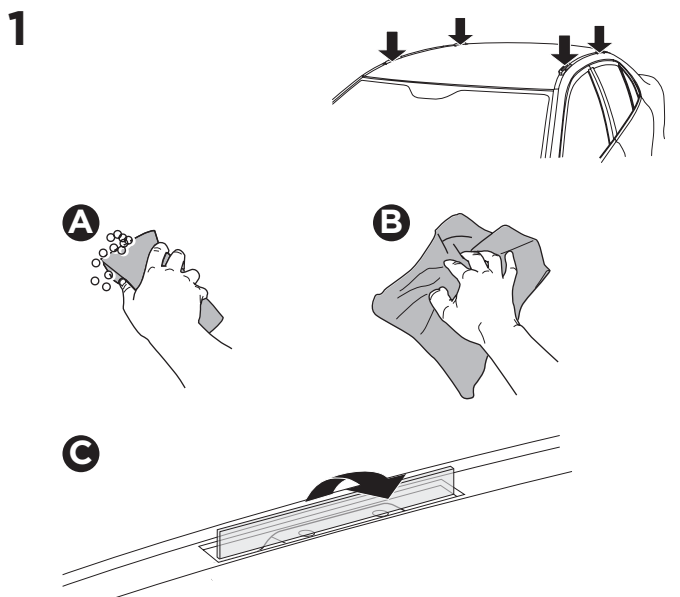

1

Kit 187156

SUBARU Forester, 5-dr SUV, 08-12 / *09-13

*North America

ISO 11154-E

This kit is only for vehicles with fixpoint mounting.

3

4