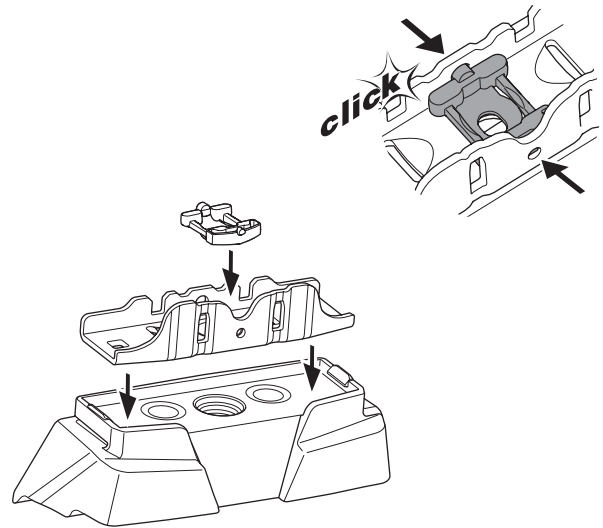

1

Kit 187156

SUBARU Forester, 5-dr SUV, 08-12 / *09-13

*North America

ISO 11154-E

This kit is only for vehicles with fixpoint mounting.

3

4