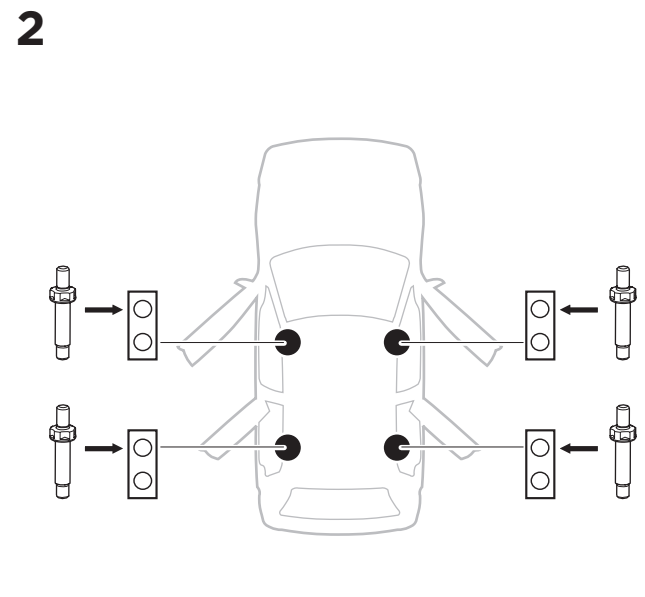

1

Kit 187156

SUBARU Forester, 5-dr SUV, 08-12 / *09-13

*North America

ISO 11154-E

This kit is only for vehicles with fixpoint mounting.

3

4