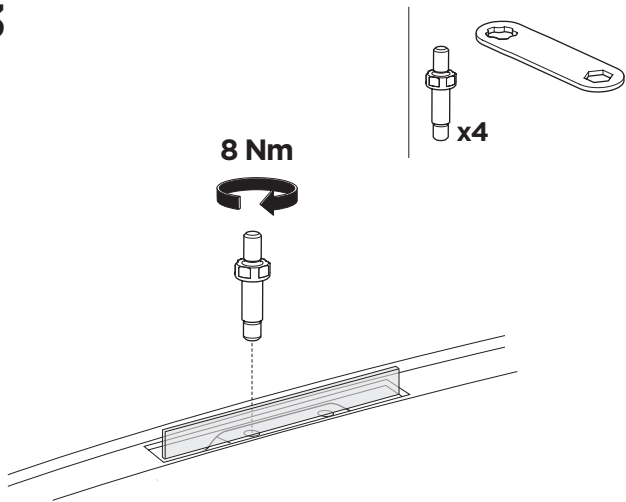

1

Kit 187156

SUBARU Forester, 5-dr SUV, 08-12 / *09-13

*North America

ISO 11154-E

This kit is only for vehicles with fixpoint mounting.

3

4