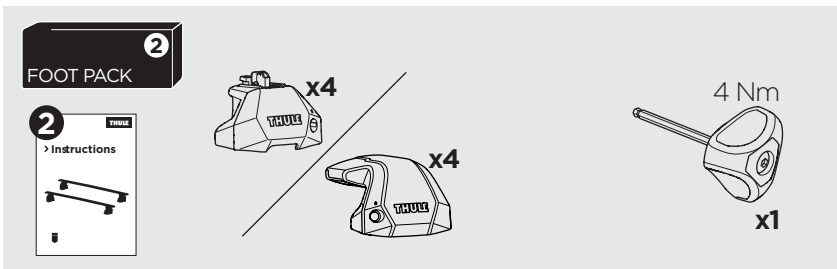

1

Kit 187156

SUBARU Forester, 5-dr SUV, 08-12 / *09-13

*North America

ISO 11154-E

This kit is only for vehicles with fixpoint mounting.

3

4