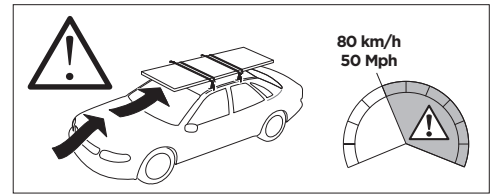

1

Kit 187156

SUBARU Forester, 5-dr SUV, 08-12 / *09-13

*North America

ISO 11154-E

This kit is only for vehicles with fixpoint mounting.

3

4