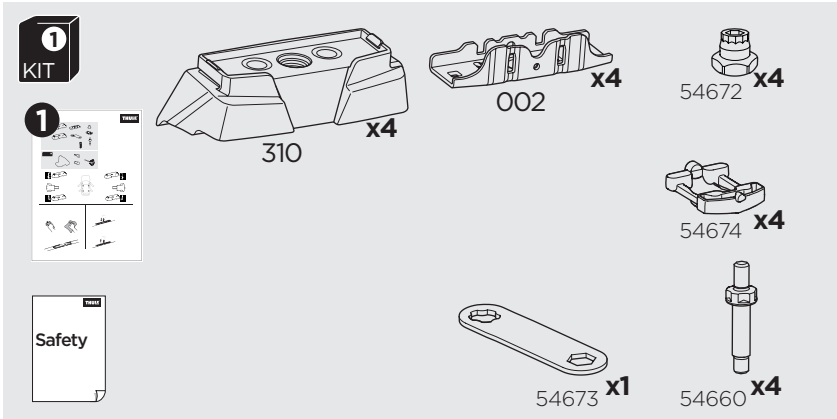

1

Kit 187156

SUBARU Forester, 5-dr SUV, 08-12 / *09-13

*North America

ISO 11154-E

This kit is only for vehicles with fixpoint mounting.

3

4