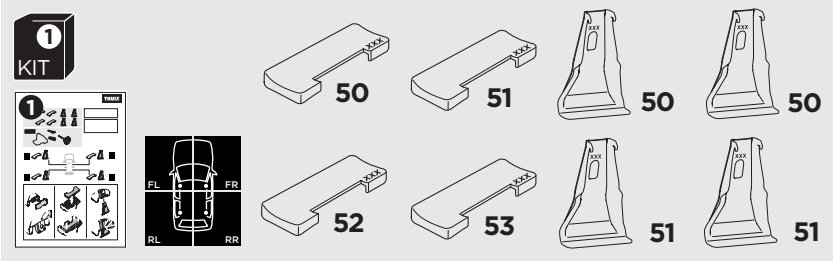

1

Kit 5002

MAZDA 3, 4-dr Sedan, 14-18

MAZDA 3, 5-dr Hatchback, 14-18

ISO 11154-E

THULE WingBar Evo	THULE WingBar Edge	THULE WingBar	THULE SquareBar	Evo X (scale)	Edge X (scale)
MAZDA 3, 4-dr Sedan, 14-18				46,5	D
MAZDA 3, 5-dr Hatchback, 14-18				47	C

THULE ProBar	THULE SlideBar	X (mm/inch)
MAZDA 3, 4-dr Sedan, 14-18		1116 mm / 43 7/8"
MAZDA 3, 5-dr Hatchback, 14-18		1121 mm / 44"

THULE WingBar Evo	THULE WingBar Edge	THULE WingBar	THULE SquareBar	Evo Y (scale)	Edge Y (scale)
MAZDA 3, 4-dr Sedan, 14-18				41,5	N
MAZDA 3, 5-dr Hatchback, 14-18				41,5	N

THULE ProBar	THULE SlideBar	Y (mm/inch)
MAZDA 3, 4-dr Sedan, 14-18		1066 mm / 42"
MAZDA 3, 5-dr Hatchback, 14-18		1066 mm / 41 7/8"

	W (mm/inch)	Z (mm/inch)
MAZDA 3, 4-dr Sedan, 14-18	725 mm / 28 1/2"	200 mm / 7 7/8"
MAZDA 3, 5-dr Hatchback, 14-18	735 mm / 28 7/8"	200 mm / 7 7/8"