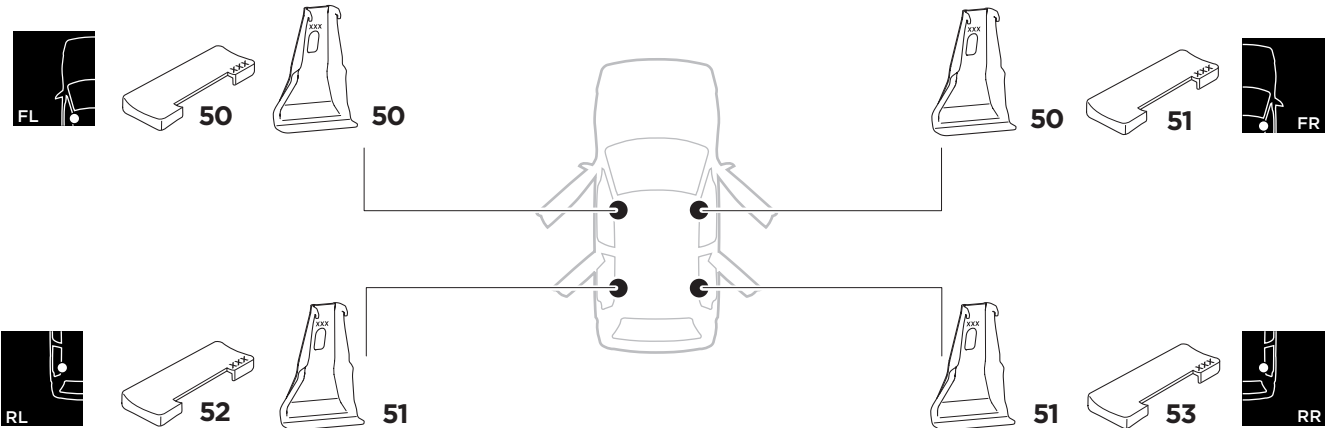

1

Kit 5002

MAZDA 3, 4-dr Sedan, 14-18

MAZDA 3, 5-dr Hatchback, 14-18

ISO 11154-E

THULE WingBar Evo	THULE WingBar Edge	THULE WingBar	THULE SquareBar	Evo X (scale)	Edge X (scale)
MAZDA 3, 4-dr Sedan, 14-18				46,5	D
MAZDA 3, 5-dr Hatchback, 14-18				47	C

THULE ProBar	THULE SlideBar	X (mm/inch)
MAZDA 3, 4-dr Sedan, 14-18		1116 mm / 43 7/8"
MAZDA 3, 5-dr Hatchback, 14-18		1121 mm / 44"

THULE WingBar Evo	THULE WingBar Edge	THULE WingBar	THULE SquareBar	Evo Y (scale)	Edge Y (scale)
MAZDA 3, 4-dr Sedan, 14-18				41,5	N
MAZDA 3, 5-dr Hatchback, 14-18				41,5	N

THULE ProBar	THULE SlideBar	Y (mm/inch)
MAZDA 3, 4-dr Sedan, 14-18		1066 mm / 42"
MAZDA 3, 5-dr Hatchback, 14-18		1066 mm / 41 7/8"

	W (mm/inch)	Z (mm/inch)
MAZDA 3, 4-dr Sedan, 14-18	725 mm / 28 1/2"	200 mm / 7 7/8"
MAZDA 3, 5-dr Hatchback, 14-18	735 mm / 28 7/8"	200 mm / 7 7/8"