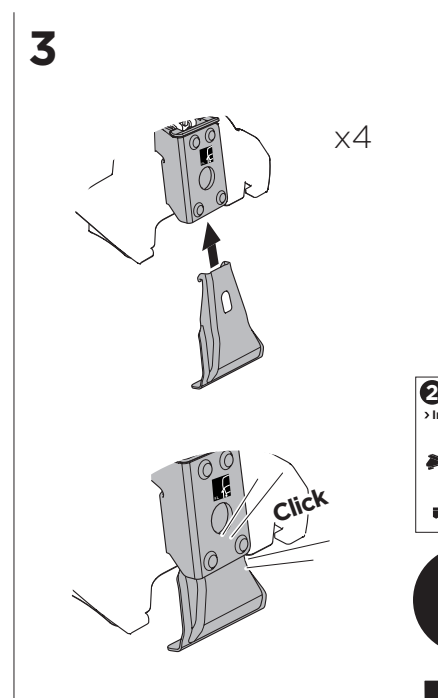

1

Kit 5002

MAZDA 3, 4-dr Sedan, 14-18

MAZDA 3, 5-dr Hatchback, 14-18

ISO 11154-E

THULE WingBar Evo	THULE WingBar Edge	THULE WingBar	THULE SquareBar	Evo X (scale)	Edge X (scale)
MAZDA 3, 4-dr Sedan, 14-18				46,5	D
MAZDA 3, 5-dr Hatchback, 14-18				47	C

THULE ProBar	THULE SlideBar	X (mm/inch)
MAZDA 3, 4-dr Sedan, 14-18		1116 mm / 43 7/8"
MAZDA 3, 5-dr Hatchback, 14-18		1121 mm / 44"

THULE WingBar Evo	THULE WingBar Edge	THULE WingBar	THULE SquareBar	Evo Y (scale)	Edge Y (scale)
MAZDA 3, 4-dr Sedan, 14-18				41,5	N
MAZDA 3, 5-dr Hatchback, 14-18				41,5	N

THULE ProBar	THULE SlideBar	Y (mm/inch)
MAZDA 3, 4-dr Sedan, 14-18		1066 mm / 42"
MAZDA 3, 5-dr Hatchback, 14-18		1066 mm / 41 7/8"

	W (mm/inch)	Z (mm/inch)
MAZDA 3, 4-dr Sedan, 14-18	725 mm / 28 1/2"	200 mm / 7 7/8"
MAZDA 3, 5-dr Hatchback, 14-18	735 mm / 28 7/8"	200 mm / 7 7/8"