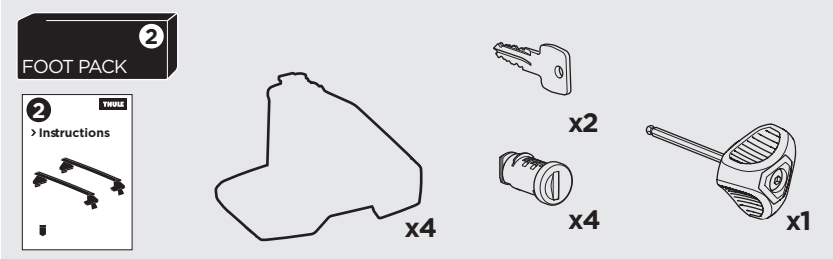

1

Kit 5002

MAZDA 3, 4-dr Sedan, 14-18

MAZDA 3, 5-dr Hatchback, 14-18

ISO 11154-E

THULE WingBar Evo	THULE WingBar Edge	THULE WingBar	THULE SquareBar	Evo X (scale)	Edge X (scale)
MAZDA 3, 4-dr Sedan, 14-18				46,5	D
MAZDA 3, 5-dr Hatchback, 14-18				47	C

THULE ProBar	THULE SlideBar	X (mm/inch)
MAZDA 3, 4-dr Sedan, 14-18		1116 mm / 43 7/8"
MAZDA 3, 5-dr Hatchback, 14-18		1121 mm / 44"

THULE WingBar Evo	THULE WingBar Edge	THULE WingBar	THULE SquareBar	Evo Y (scale)	Edge Y (scale)
MAZDA 3, 4-dr Sedan, 14-18				41,5	N
MAZDA 3, 5-dr Hatchback, 14-18				41,5	N

THULE ProBar	THULE SlideBar	Y (mm/inch)
MAZDA 3, 4-dr Sedan, 14-18		1066 mm / 42"
MAZDA 3, 5-dr Hatchback, 14-18		1066 mm / 41 7/8"

	W (mm/inch)	Z (mm/inch)
MAZDA 3, 4-dr Sedan, 14-18	725 mm / 28 1/2"	200 mm / 7 7/8"
MAZDA 3, 5-dr Hatchback, 14-18	735 mm / 28 7/8"	200 mm / 7 7/8"