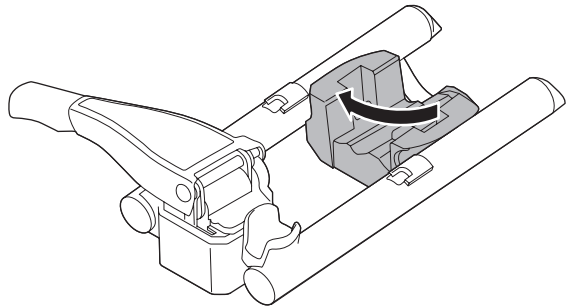

➤ Instructions

Thule EasyFold XT Loading Ramp 9334

Spare part:

x1

52904

1

2

3