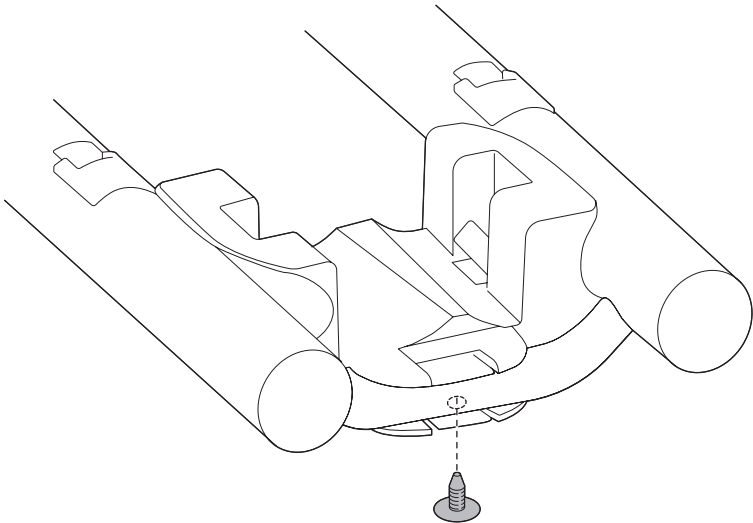

➤ Instructions

Thule EasyFold XT Loading Ramp 9334

Spare part:

x1

52904

1

2

3