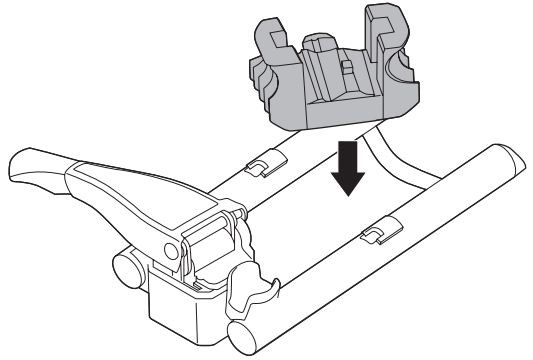

➤ Instructions

Thule EasyFold XT Loading Ramp 9334

Spare part:

x1

52904

1

2

3