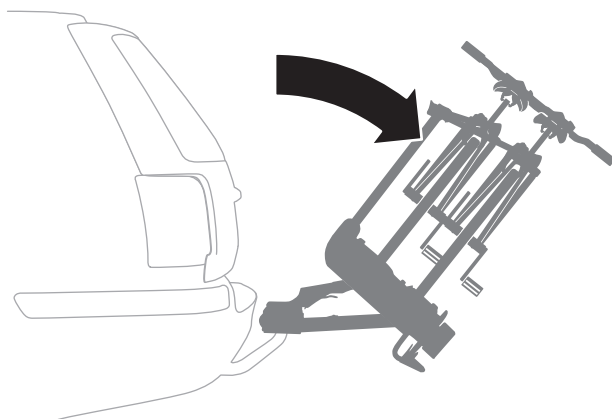

➤ Instructions

Thule EasyFold XT Loading Ramp 9334

Spare part:

x1

52904

1

2

3