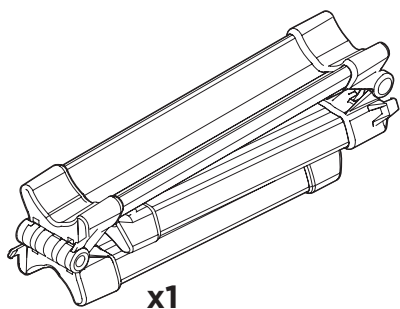

➤ Instructions

Thule EasyFold XT Loading Ramp 9334

Spare part:

x1

52904

1

2

3