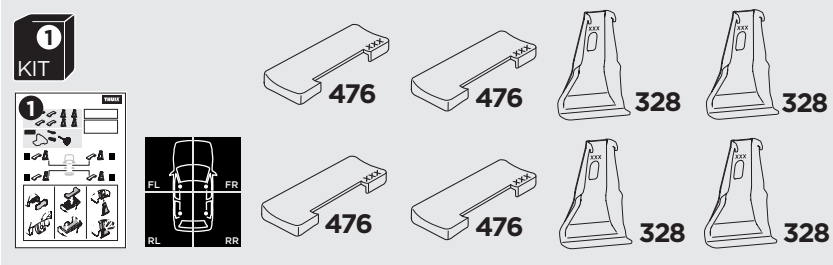

1

Kit 145153

LAND ROVER Range Rover Sport, 5-dr SUV, 14-

ISO 11154-E

THULE WingBar Evo	THULE WingBar Edge	THULE WingBar	THULE SquareBar Evo	Evo X (scale)	Edge X (scale)
LAND ROVER Range Rover Sport, 5-dr SUV, 14-				60,5	-
THULE ProBar Evo	THULE SlideBar Evo				X (mm/inch)
LAND ROVER Range Rover Sport, 5-dr SUV, 14-				1256 mm / 49 1/2"	

THULE WingBar Evo	THULE WingBar Edge	THULE WingBar	THULE SquareBar Evo	Evo Y (scale)	Edge Y (scale)
LAND ROVER Range Rover Sport, 5-dr SUV, 14-				60	-
THULE ProBar Evo	THULE SlideBar Evo				Y (mm/inch)
LAND ROVER Range Rover Sport, 5-dr SUV, 14-				1251 mm / 49 1/4"	

	W (mm/inch)	Z (mm/inch)
LAND ROVER Range Rover Sport, 5-dr SUV, 14-	750 mm / 29 1/2"	320 mm / 12 5/8"